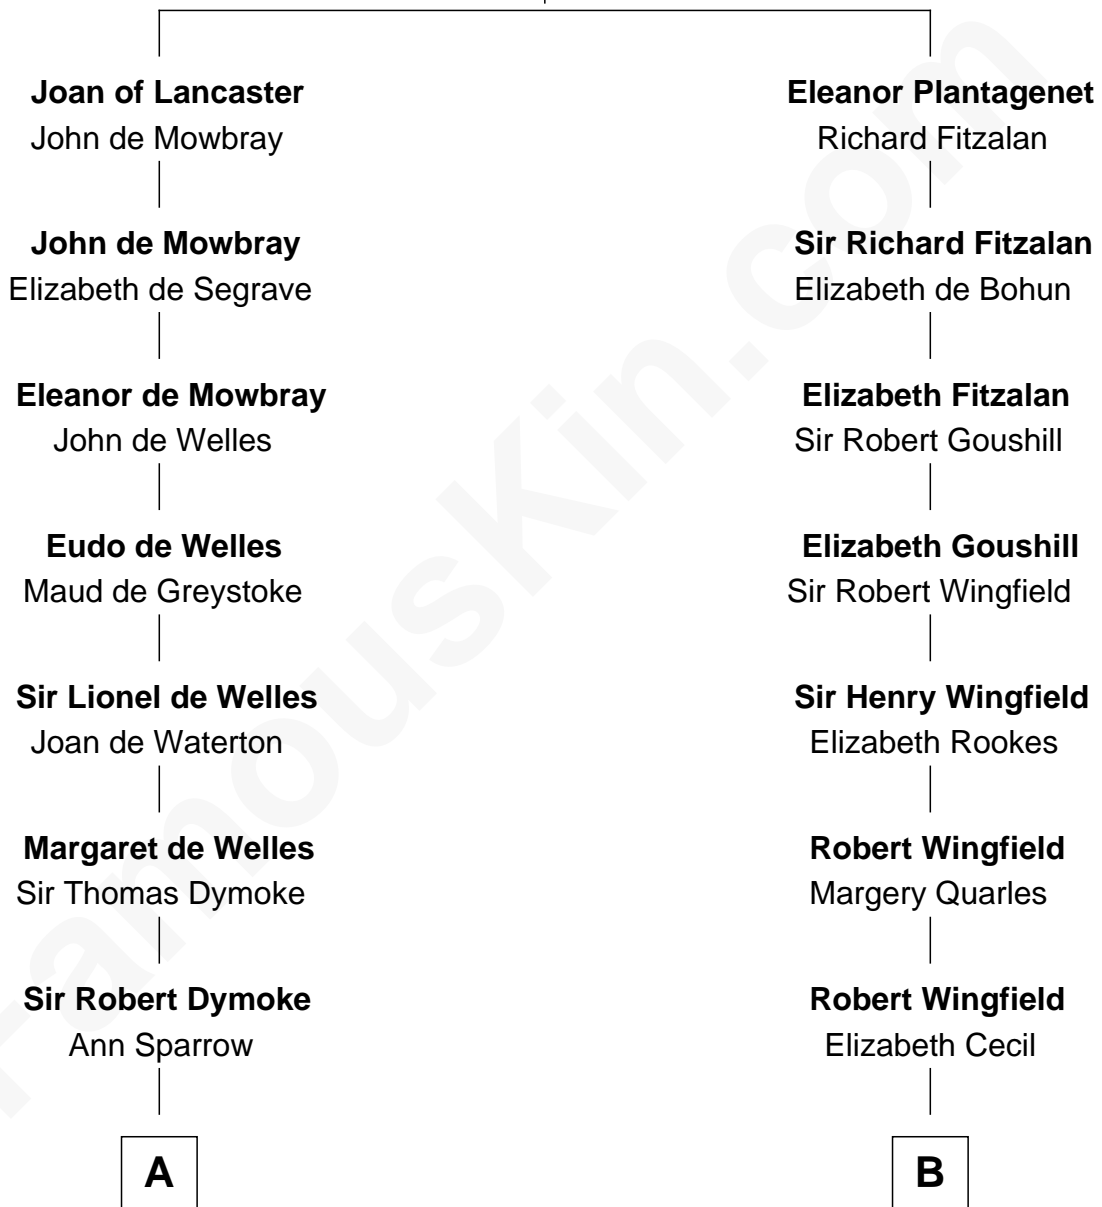

FamousKin.com

Relationship Chart of

Thomas Nelson

Signer of the Declaration of Independence

14th cousin 3 times removed of

Gloria Vanderbilt
Fashion Designer

Henry Plantagenet
Maud de Chaworth

A

Sir Edward Dymoke

Anne Talboys

Frances Dymoke

Sir Thomas Windebank

Mildred Windebank

Robert Reade

Col. George Reade

Elizabeth Martiau

Robert Reade

Mary Lilly

Margaret Reade

Thomas Nelson

William Nelson

Elizabeth Burwell

Thomas Nelson

Signer of Declaration of Independence