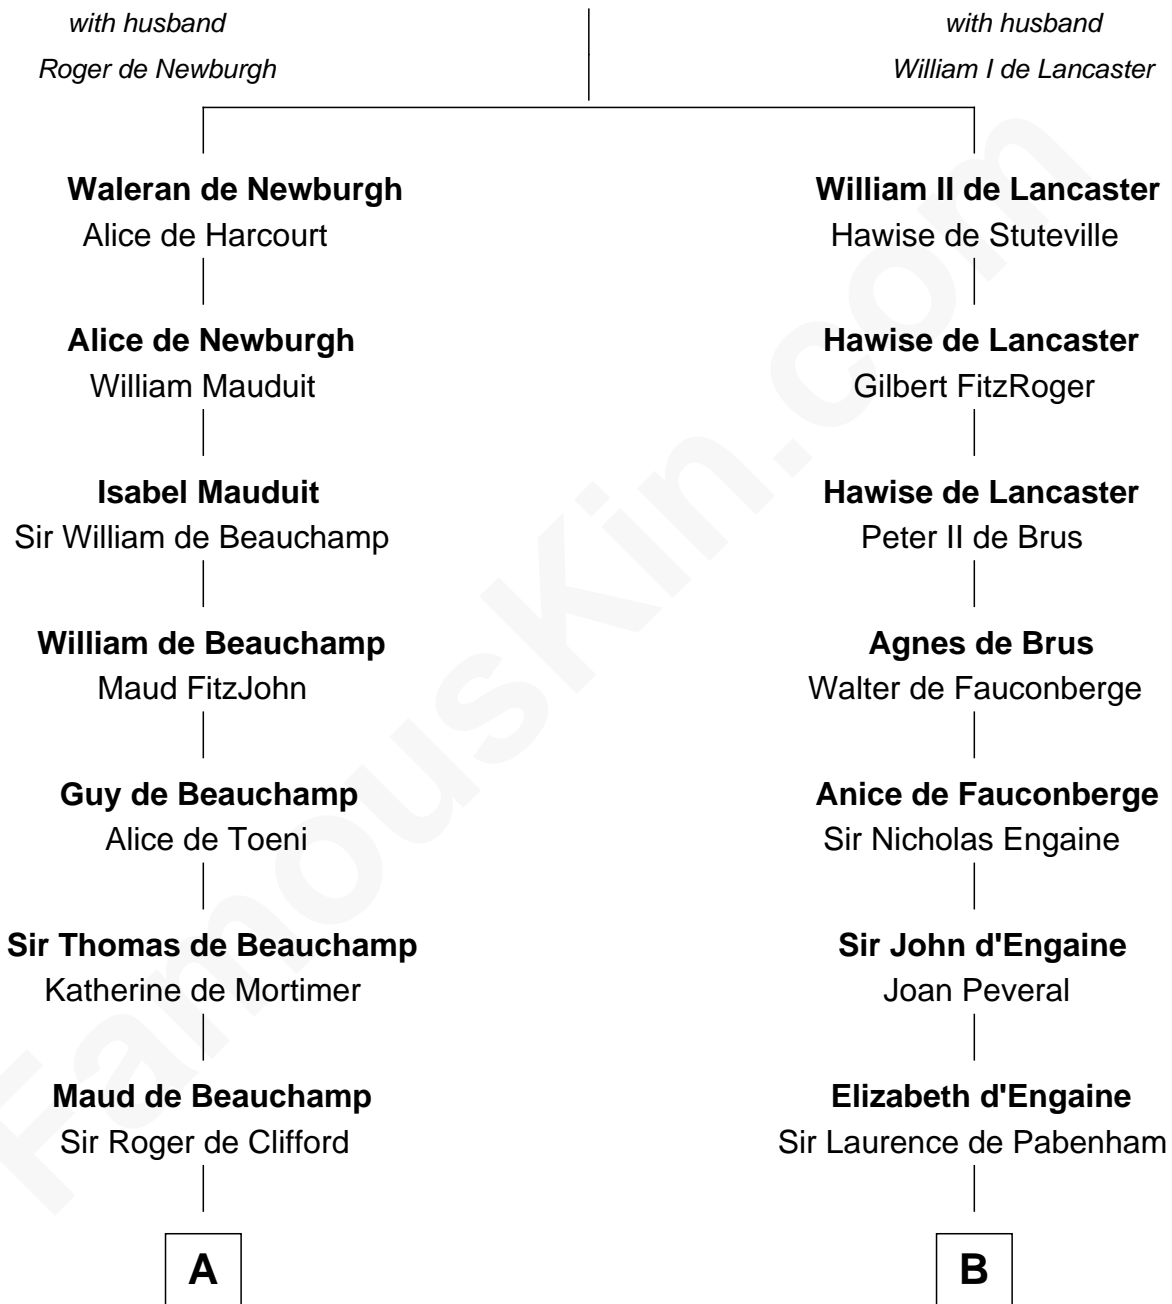

FamousKin.com

Relationship Chart of

Thomas Nelson

Signer of the Declaration of Independence

19th cousin 2 times removed of

Julia (Ward) Howe

Author of "The Battle Hymn of the Republic"

Gundred de Warenne

C

Margaret Reade

Thomas Nelson

William Nelson

Elizabeth Burwell

Thomas Nelson

Signer of Declaration of Independence

D

Deborah Greene

Simon Ray

Anna Ray

Samuel Ward

Samuel Ward

Phebe Greene

Samuel Ward

Julia Rush Cutler