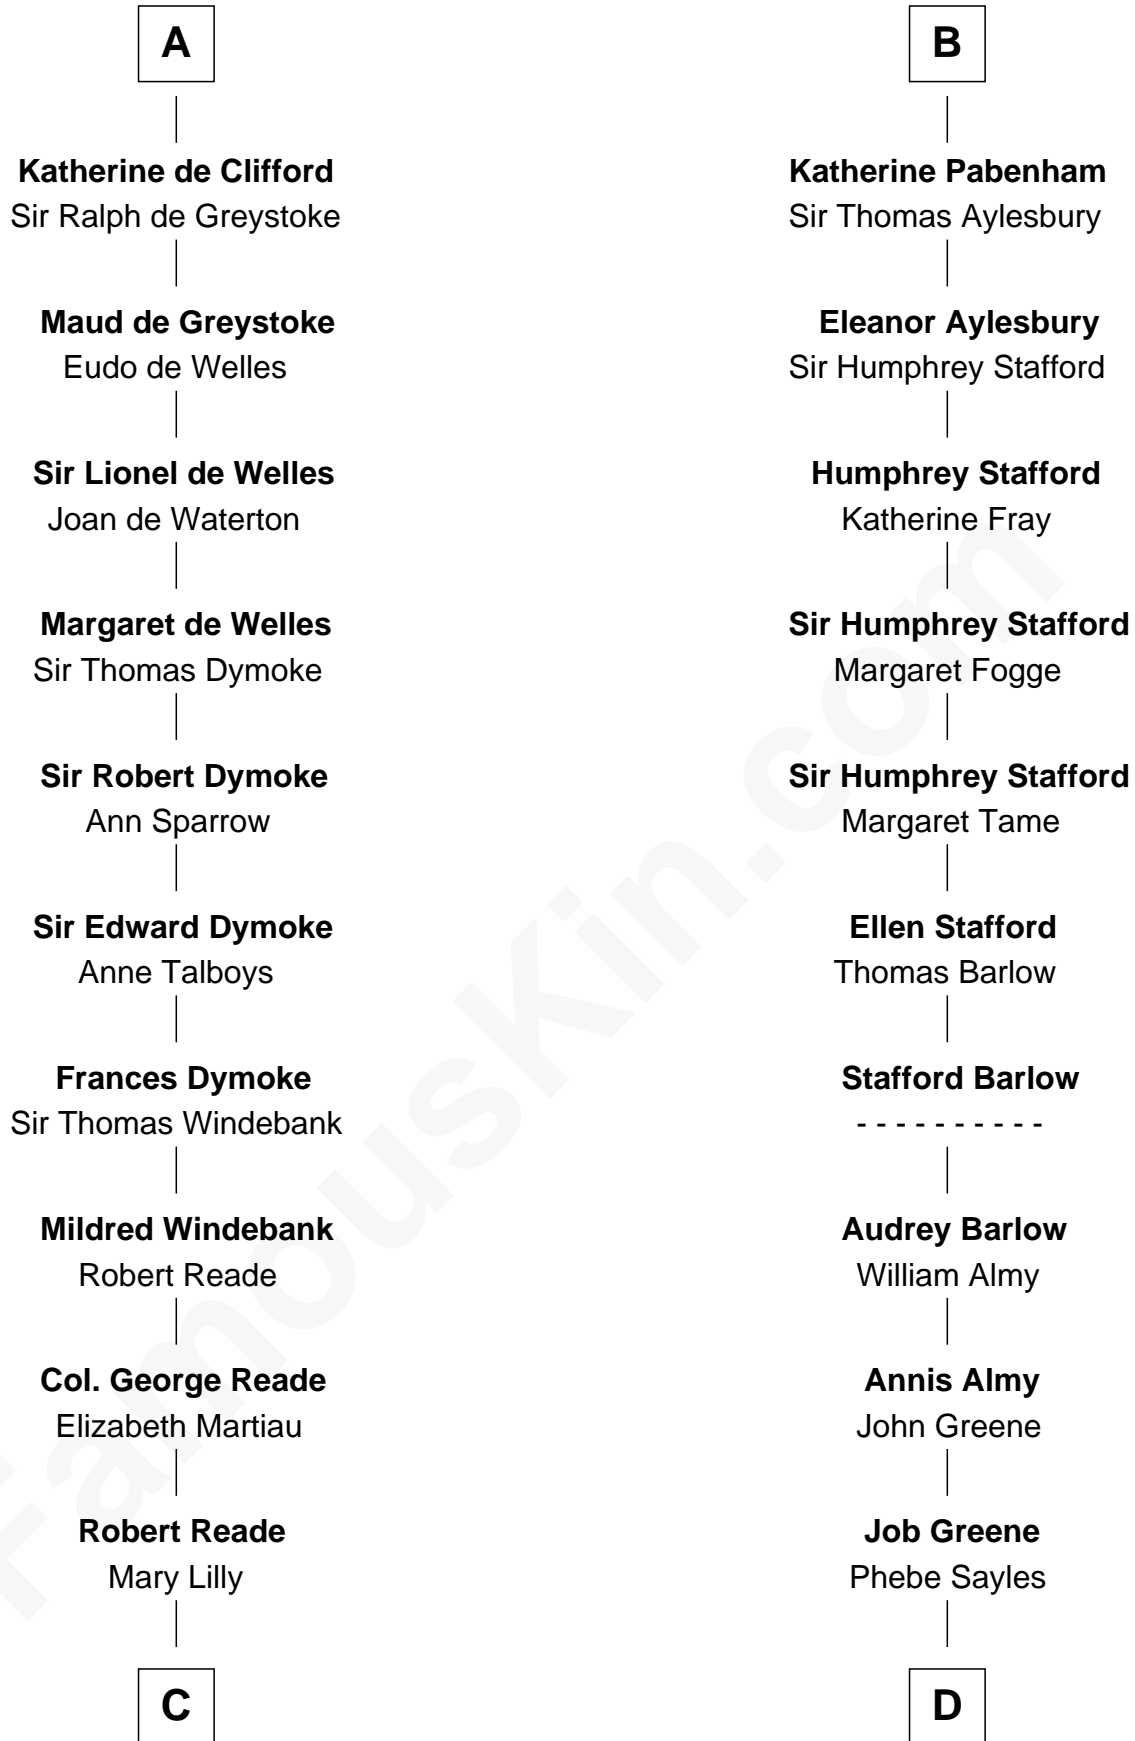

FamousKin.com

Relationship Chart of

Thomas Nelson

Signer of the Declaration of Independence

19th cousin 2 times removed of

Julia (Ward) Howe

Author of "The Battle Hymn of the Republic"

Gundred de Warenne

C

Margaret Reade

Thomas Nelson

William Nelson

Elizabeth Burwell

Thomas Nelson

Signer of Declaration of Independence

D

Deborah Greene

Simon Ray

Anna Ray

Samuel Ward

Samuel Ward

Phebe Greene

Samuel Ward

Julia Rush Cutler