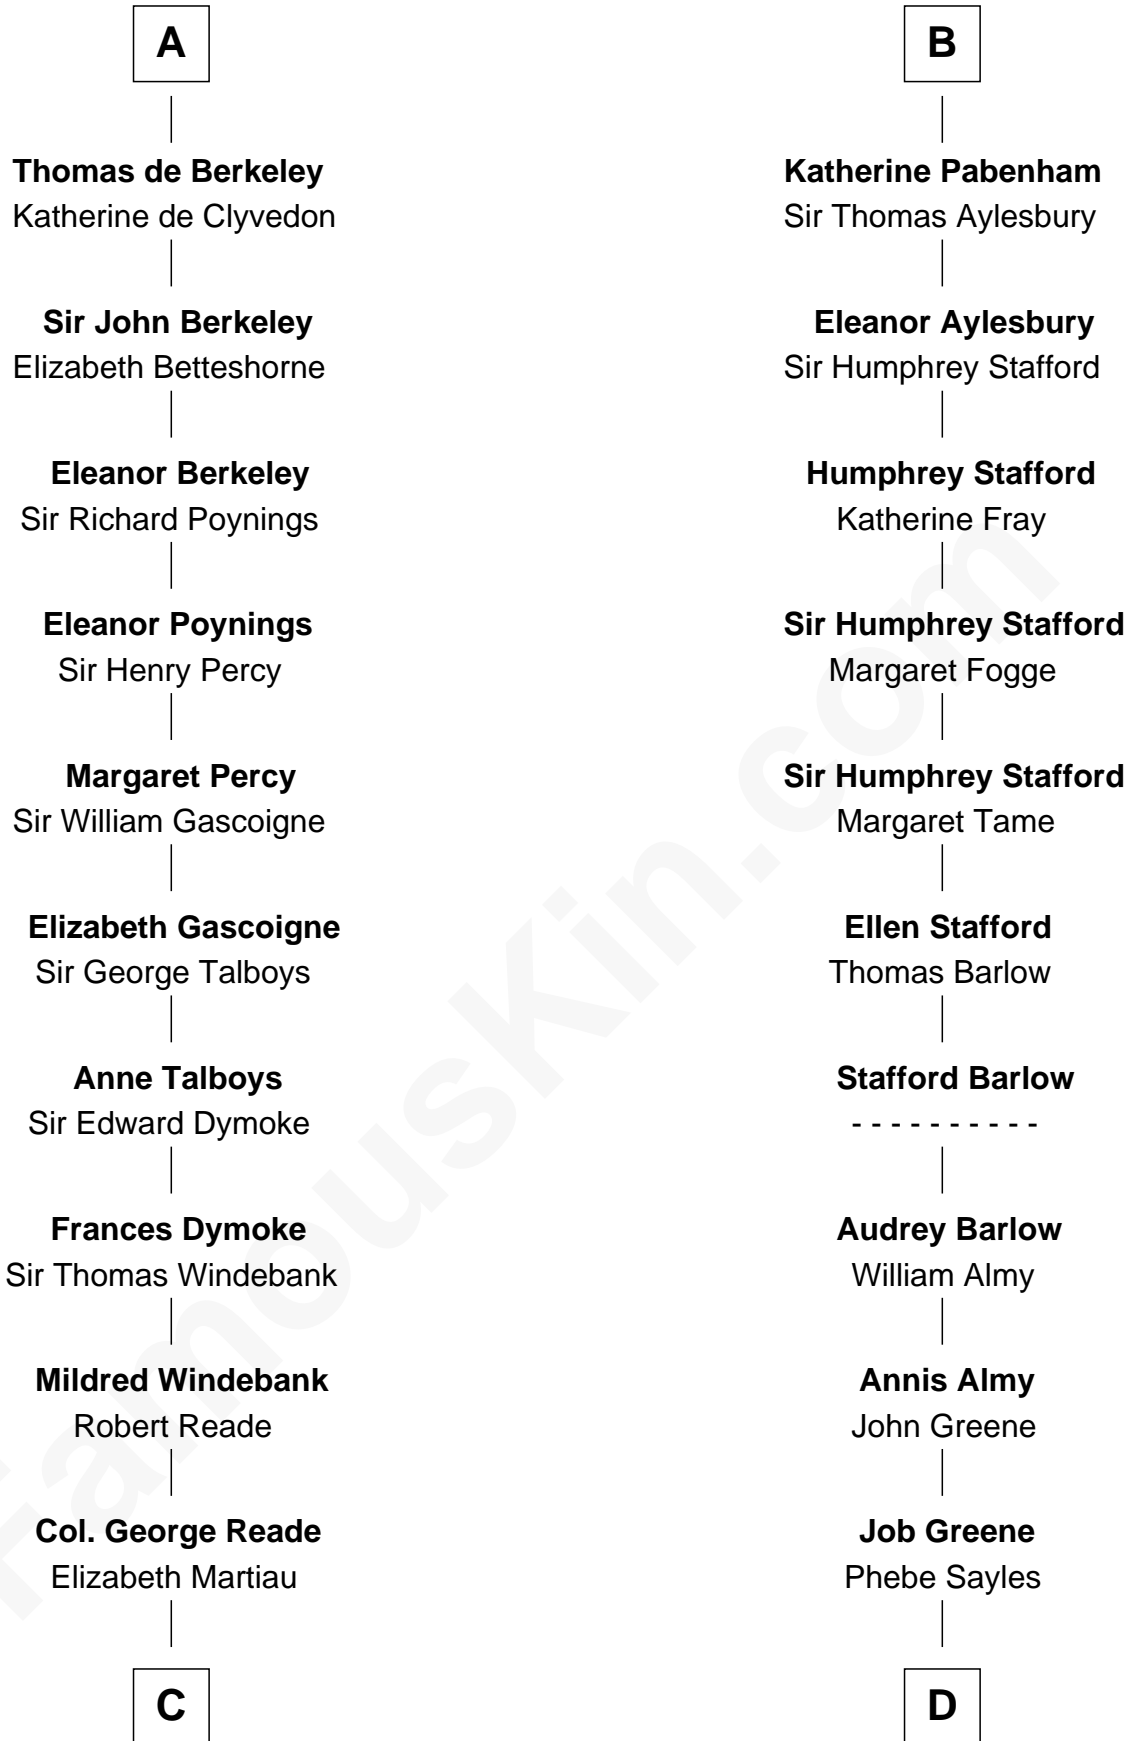

FamousKin.com

Relationship Chart of

Thomas Nelson

Signer of the Declaration of Independence

20th cousin 1 time removed of

Julia (Ward) Howe

Author of "The Battle Hymn of the Republic"

William I de Lancaster
Gundred de Warenne

C

Robert Reade

Mary Lilly

Margaret Reade

Thomas Nelson

William Nelson

Elizabeth Burwell

Thomas Nelson

Signer of Declaration of Independence

D

Deborah Greene

Simon Ray

Anna Ray

Samuel Ward

Samuel Ward

Phebe Greene