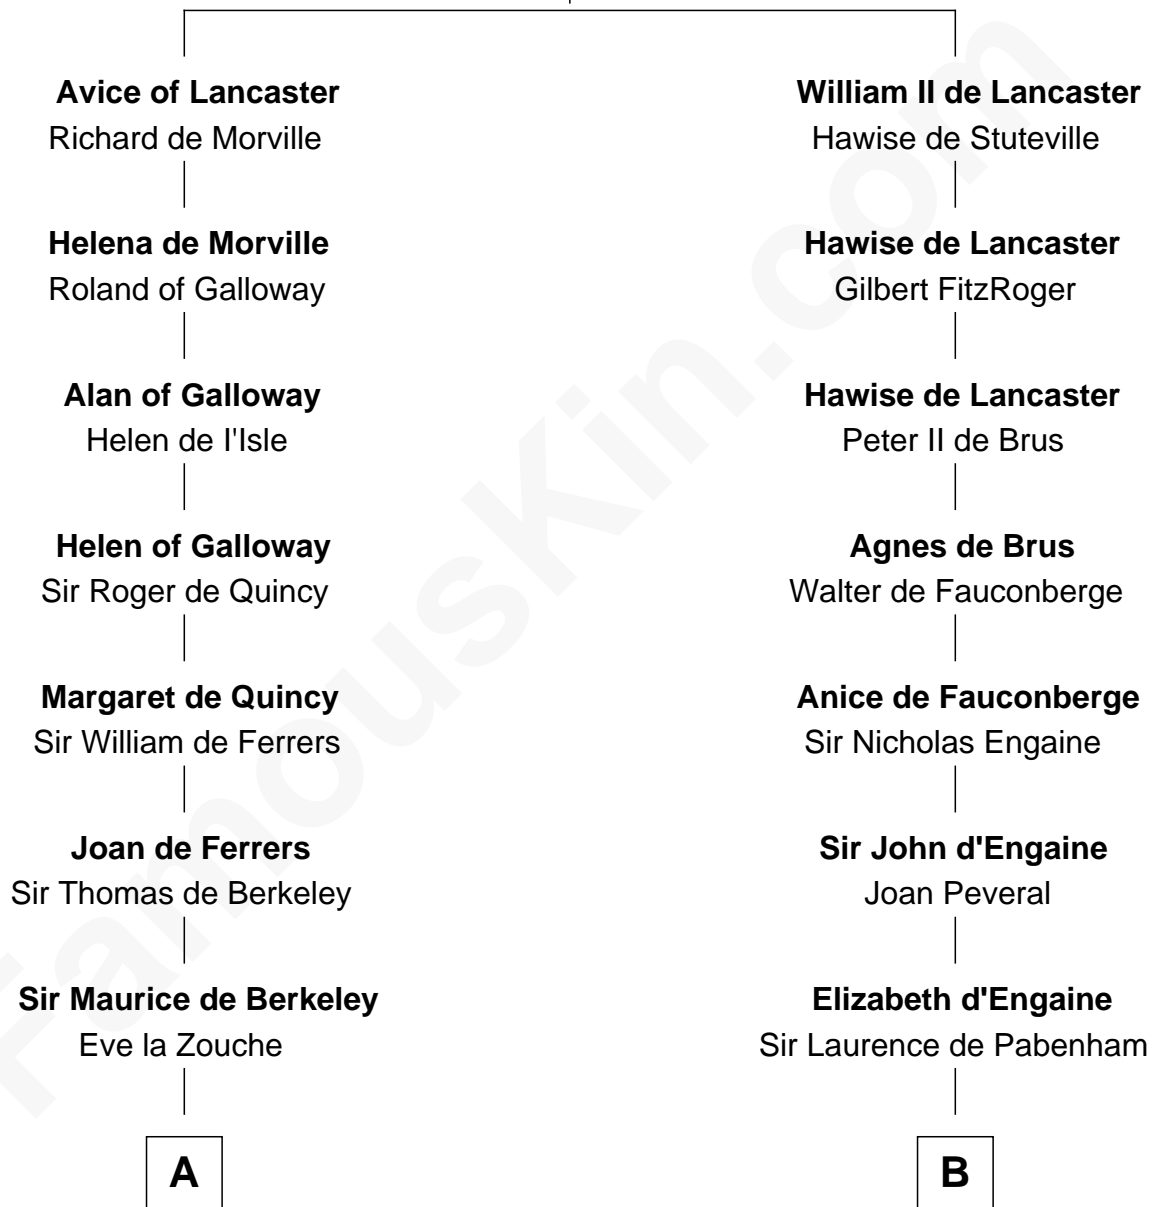

FamousKin.com

Relationship Chart of

Thomas Nelson

Signer of the Declaration of Independence

20th cousin 1 time removed of

Julia (Ward) Howe

Author of "The Battle Hymn of the Republic"

William I de Lancaster
Gundred de Warenne

C

Robert Reade

Mary Lilly

Margaret Reade

Thomas Nelson

William Nelson

Elizabeth Burwell

Thomas Nelson

Signer of Declaration of Independence

D

Deborah Greene

Simon Ray

Anna Ray

Samuel Ward

Samuel Ward

Phebe Greene