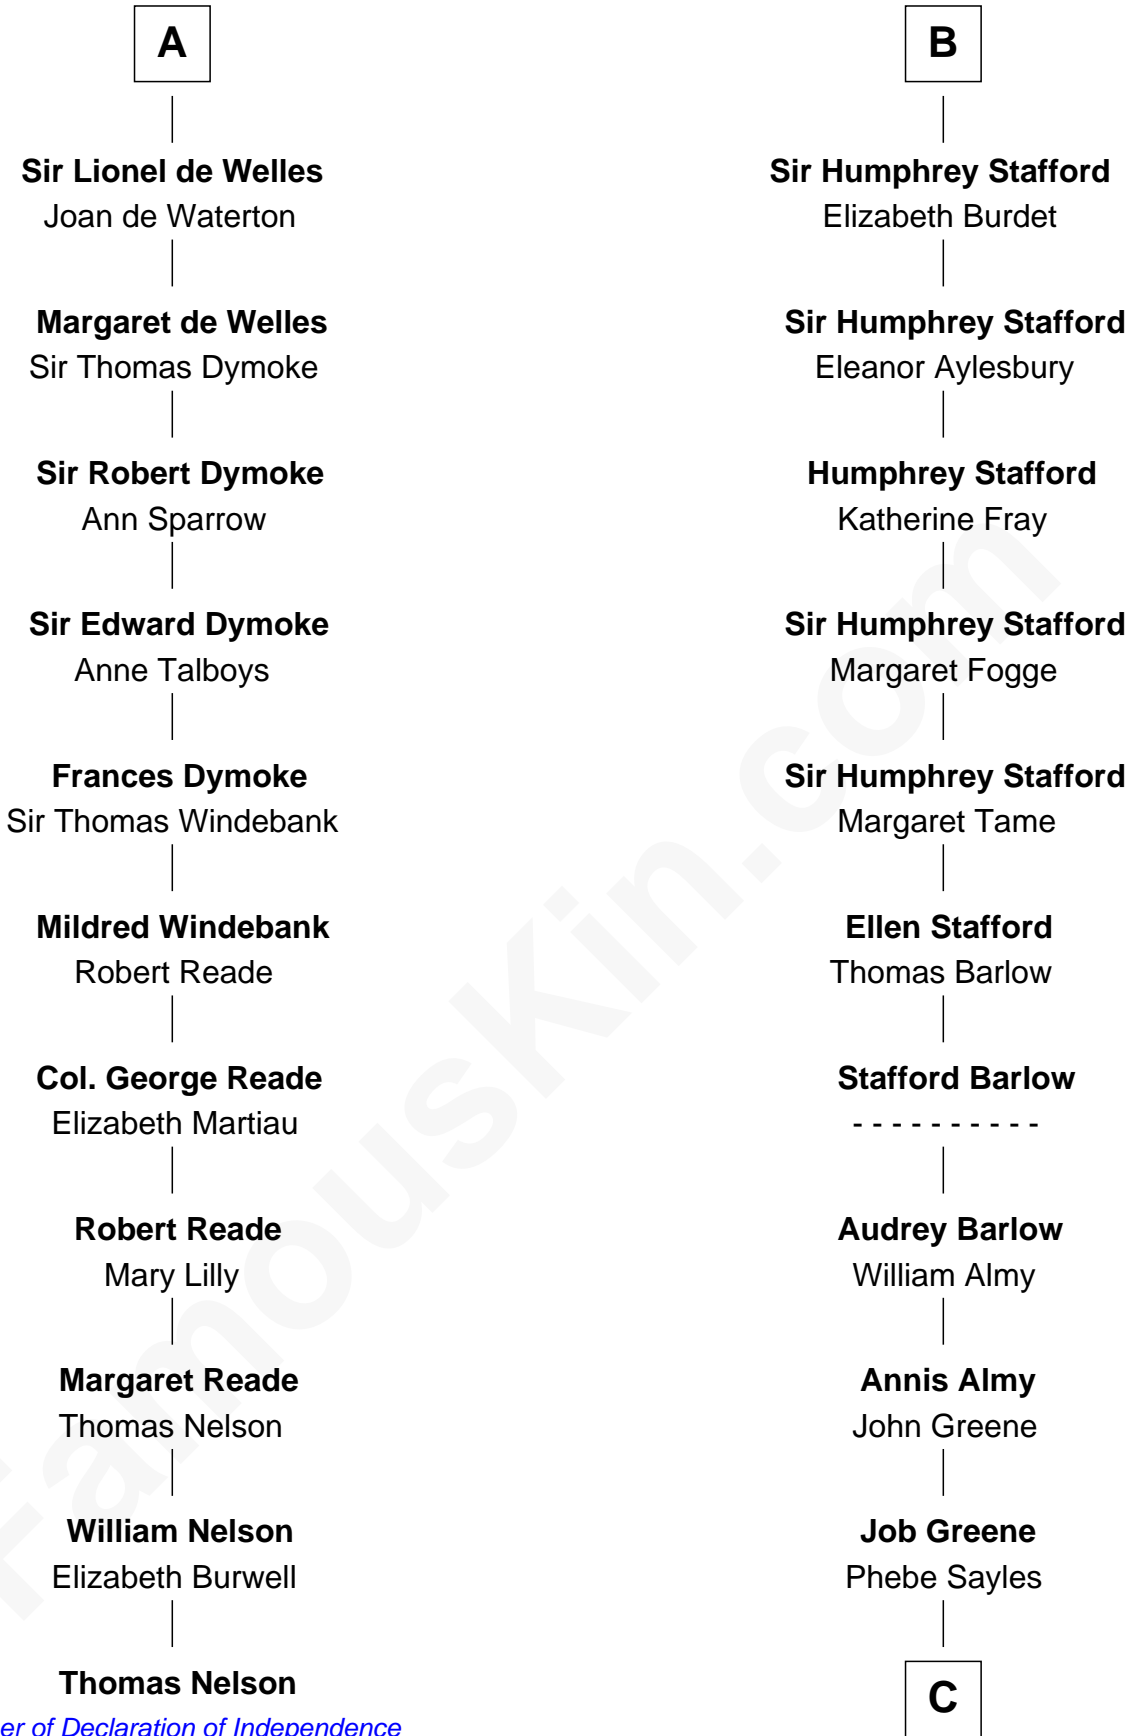

FamousKin.com

Relationship Chart of

Thomas Nelson

Signer of the Declaration of Independence

17th cousin 4 times removed of

Julia (Ward) Howe

Author of "The Battle Hymn of the Republic"

Sir William Longespee

Ela of Salisbury

C

Deborah Greene

Simon Ray

Anna Ray

Samuel Ward

Samuel Ward

Phebe Greene