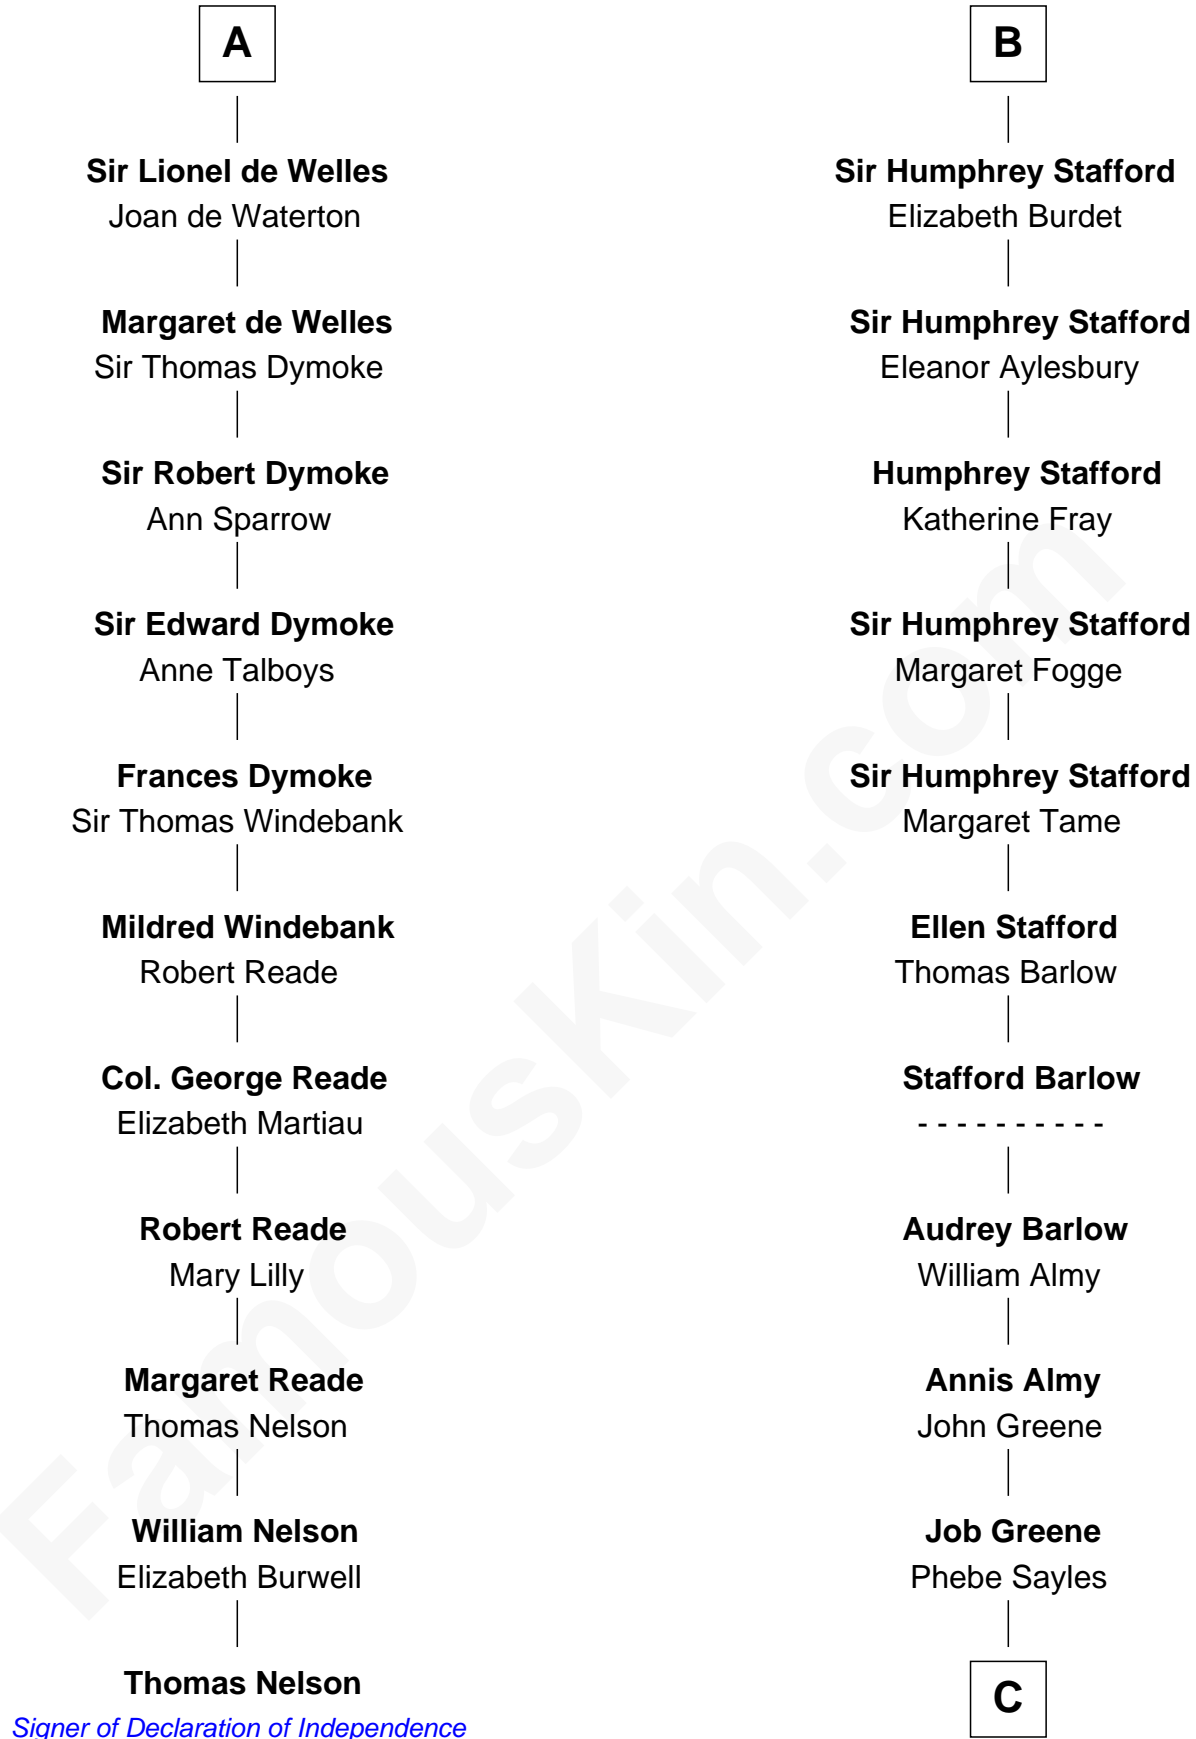

FamousKin.com

Relationship Chart of

Thomas Nelson

Signer of the Declaration of Independence

17th cousin 4 times removed of

Julia (Ward) Howe

Author of "The Battle Hymn of the Republic"

C

Deborah Greene

Simon Ray

Anna Ray

Samuel Ward

Samuel Ward

Phebe Greene

Samuel Ward

Julia Rush Cutler