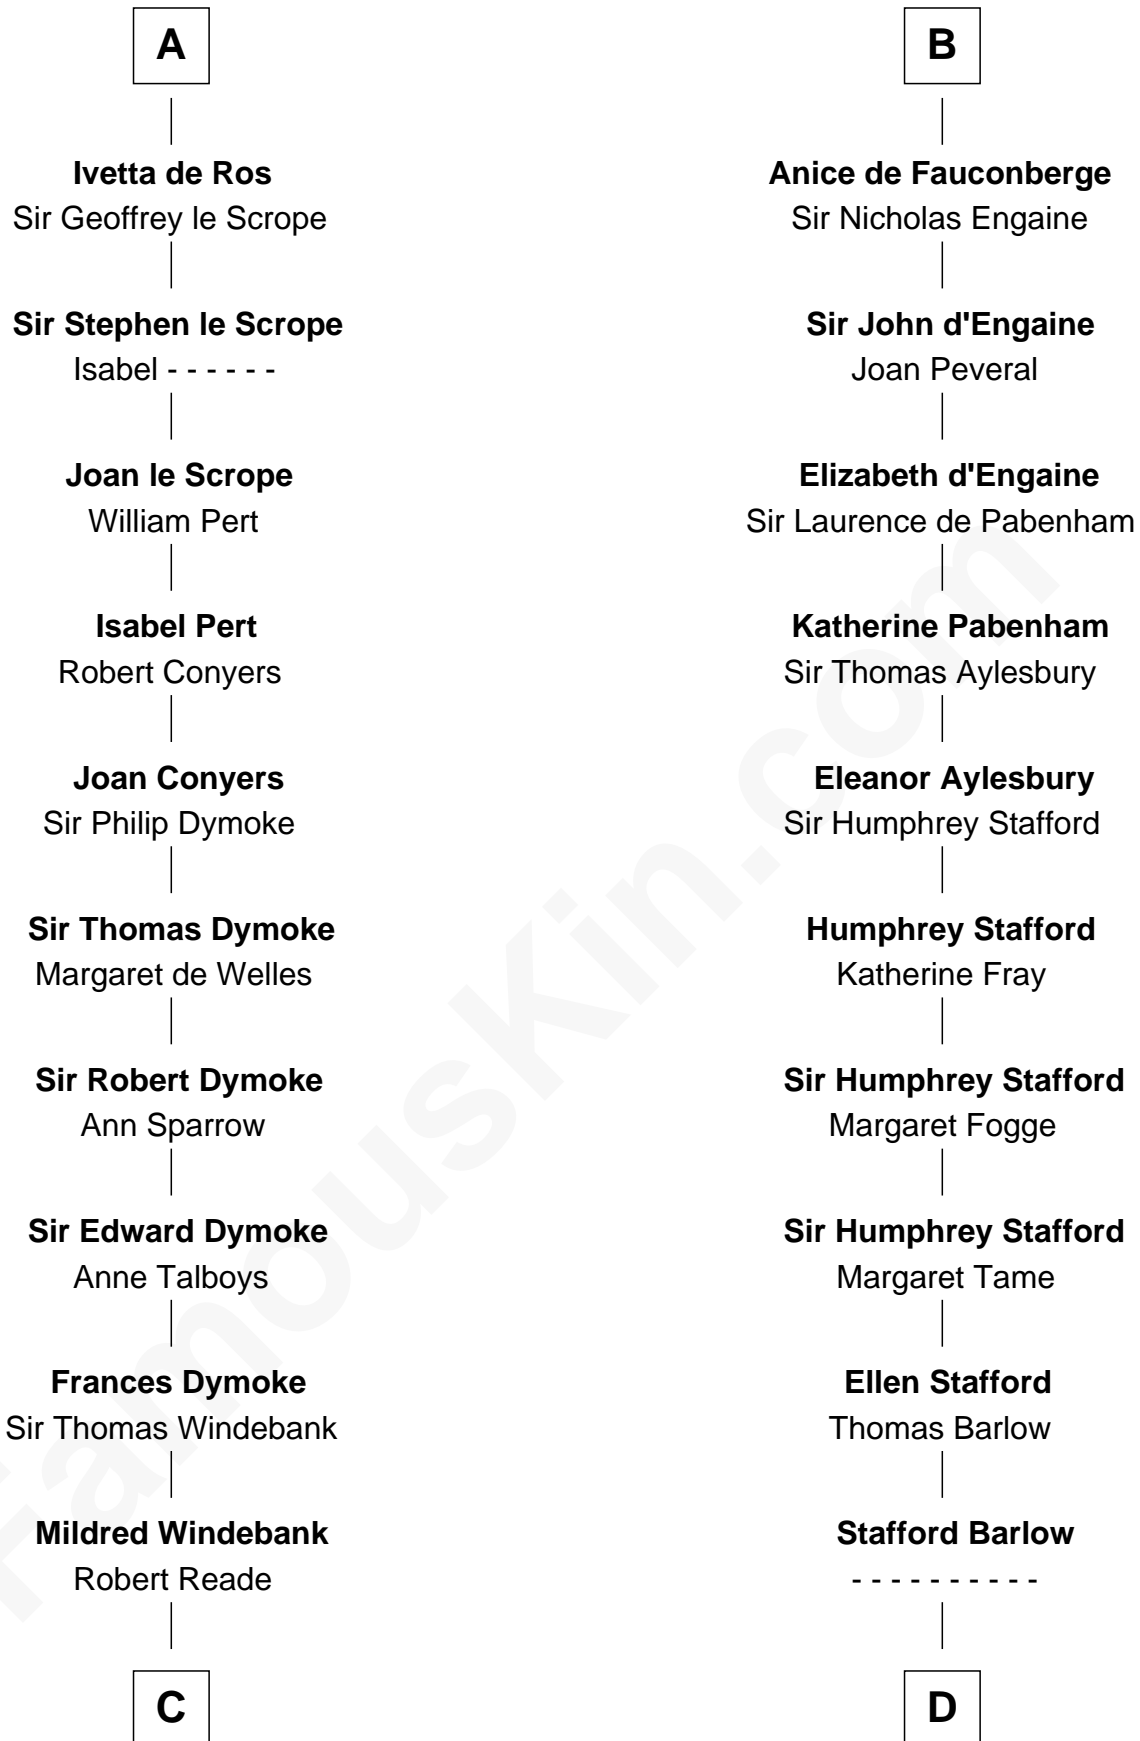

# FamousKin.com Relationship Chart of

**Thomas Nelson**

*Signer of the Declaration of Independence*

21st cousin of

**William Greene**

*2nd Governor of Rhode Island*

**Henry I, King of France**

Anne of Kiev

**C**

**Col. George Reade**

Elizabeth Martiau

**Robert Reade**

Mary Lilly

**Margaret Reade**

Thomas Nelson

**William Nelson**

Elizabeth Burwell

**Thomas Nelson**

*Signer of Declaration of Independence*

**D**

**Audrey Barlow**

William Almy

**Annis Almy**

John Greene