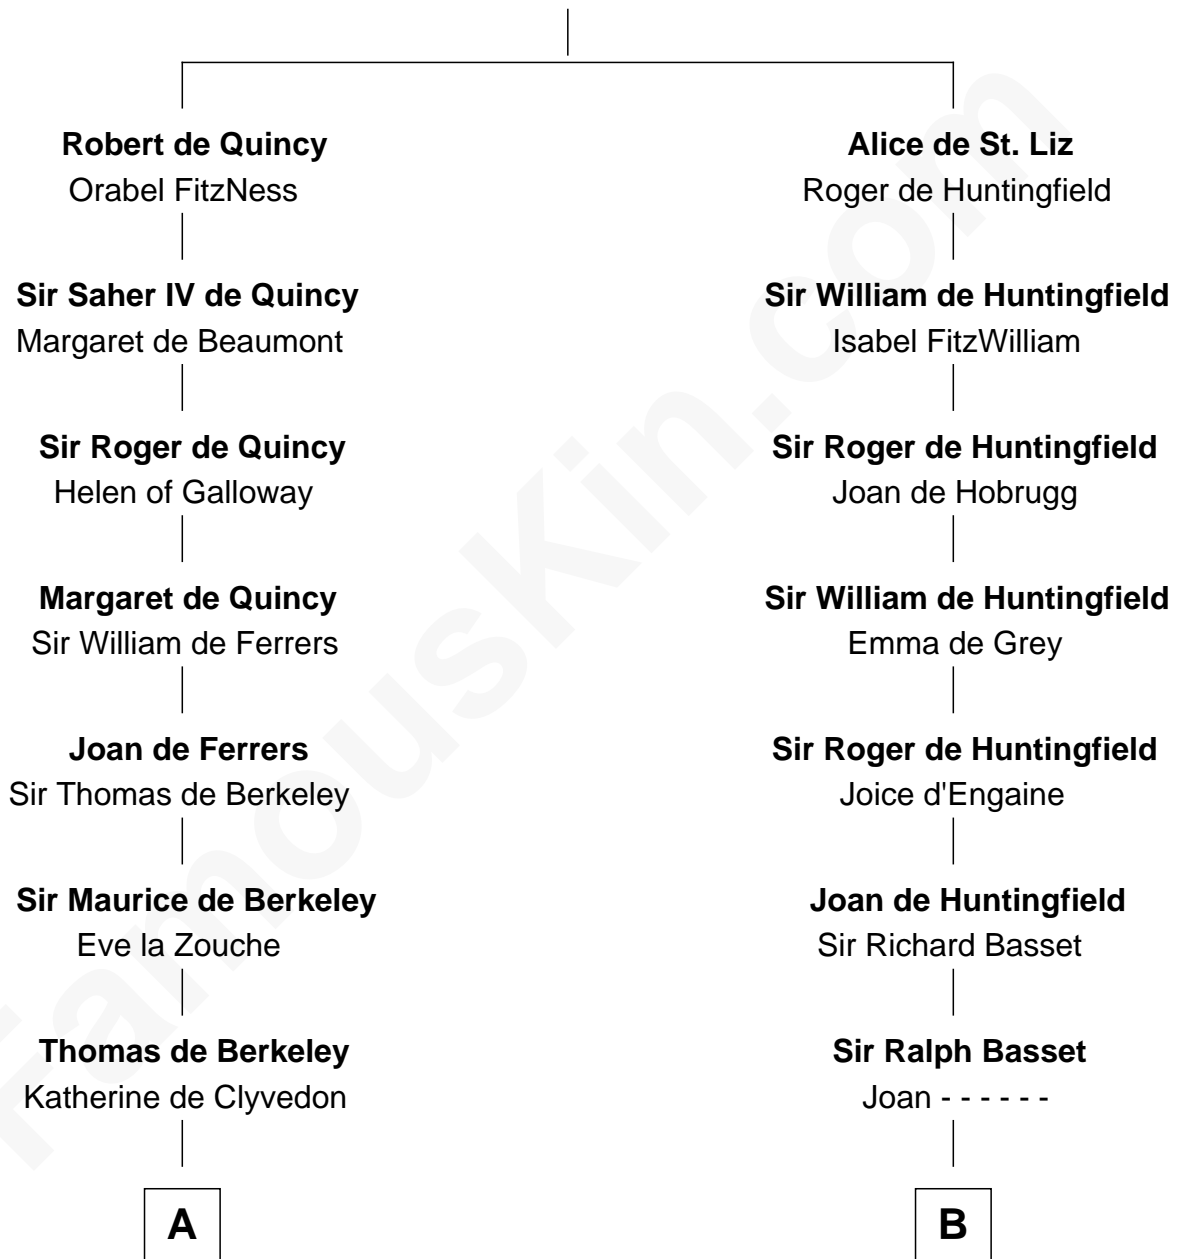

FamousKin.com

Relationship Chart of

Thomas Nelson

Signer of the Declaration of Independence

19th cousin 1 time removed of

William Greene

2nd Governor of Rhode Island

Saher I de Quincy

Maud de St. Liz

C

Margaret Reade

Thomas Nelson

William Nelson

Elizabeth Burwell

Thomas Nelson

Signer of Declaration of Independence

D

Annis Almy

John Greene

Samuel Greene

Mary Gorton

William Greene

Catharine Greene

William Greene