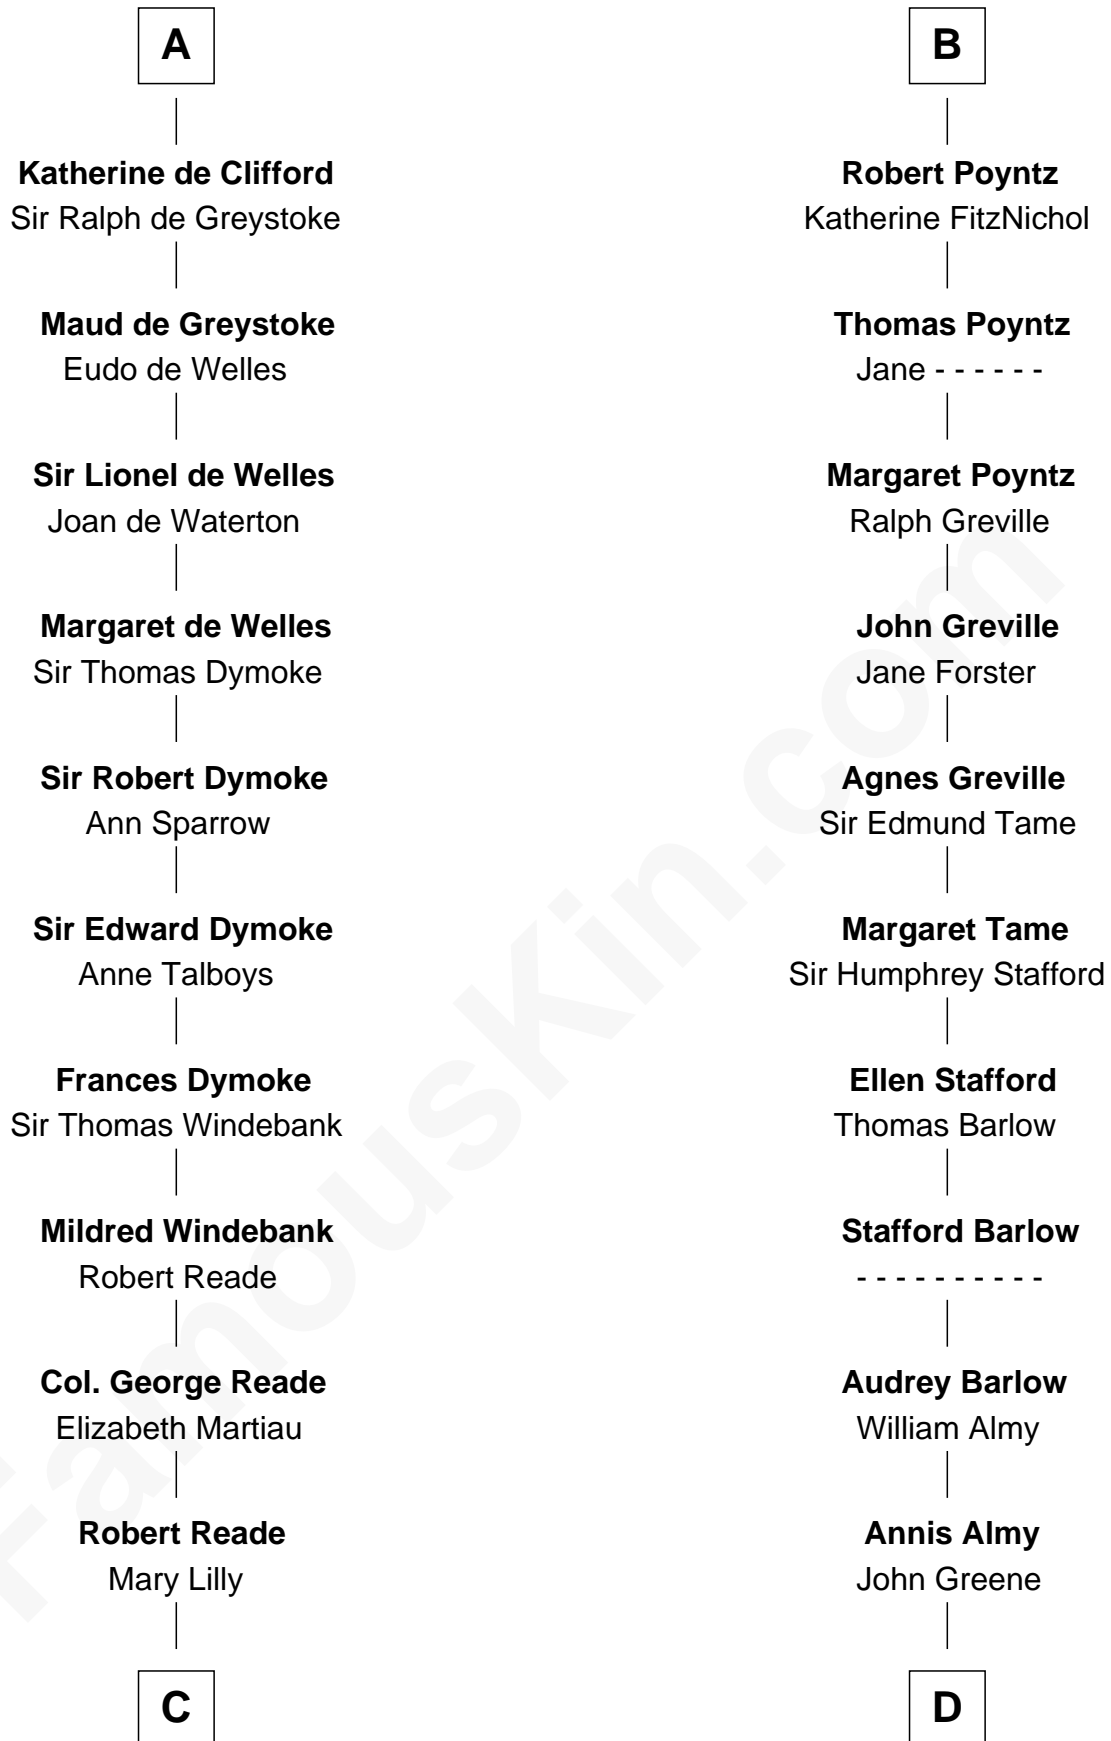

FamousKin.com Relationship Chart of

Thomas Nelson

Signer of the Declaration of Independence

19th cousin of

William Greene

2nd Governor of Rhode Island

C

Margaret Reade

Thomas Nelson

William Nelson

Elizabeth Burwell

Thomas Nelson

Signer of Declaration of Independence

D

Samuel Greene

Mary Gorton