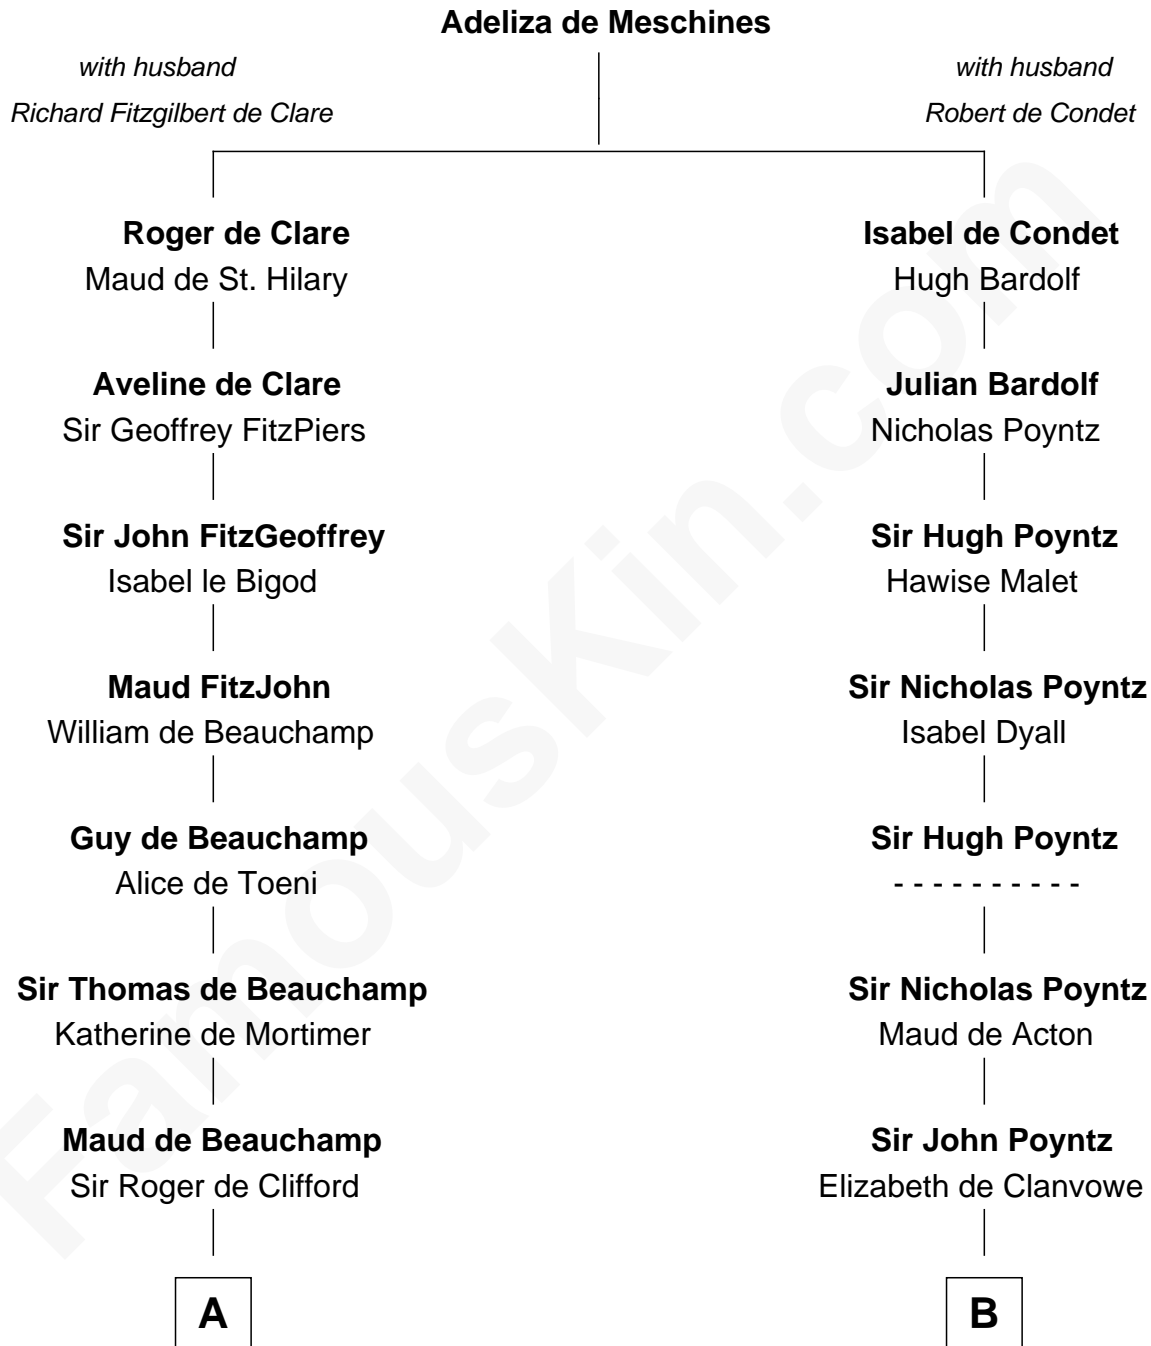

FamousKin.com Relationship Chart of

Thomas Nelson

Signer of the Declaration of Independence

19th cousin of

William Greene

2nd Governor of Rhode Island

C

Margaret Reade

Thomas Nelson

William Nelson

Elizabeth Burwell

Thomas Nelson

Signer of Declaration of Independence

D

Samuel Greene

Mary Gorton