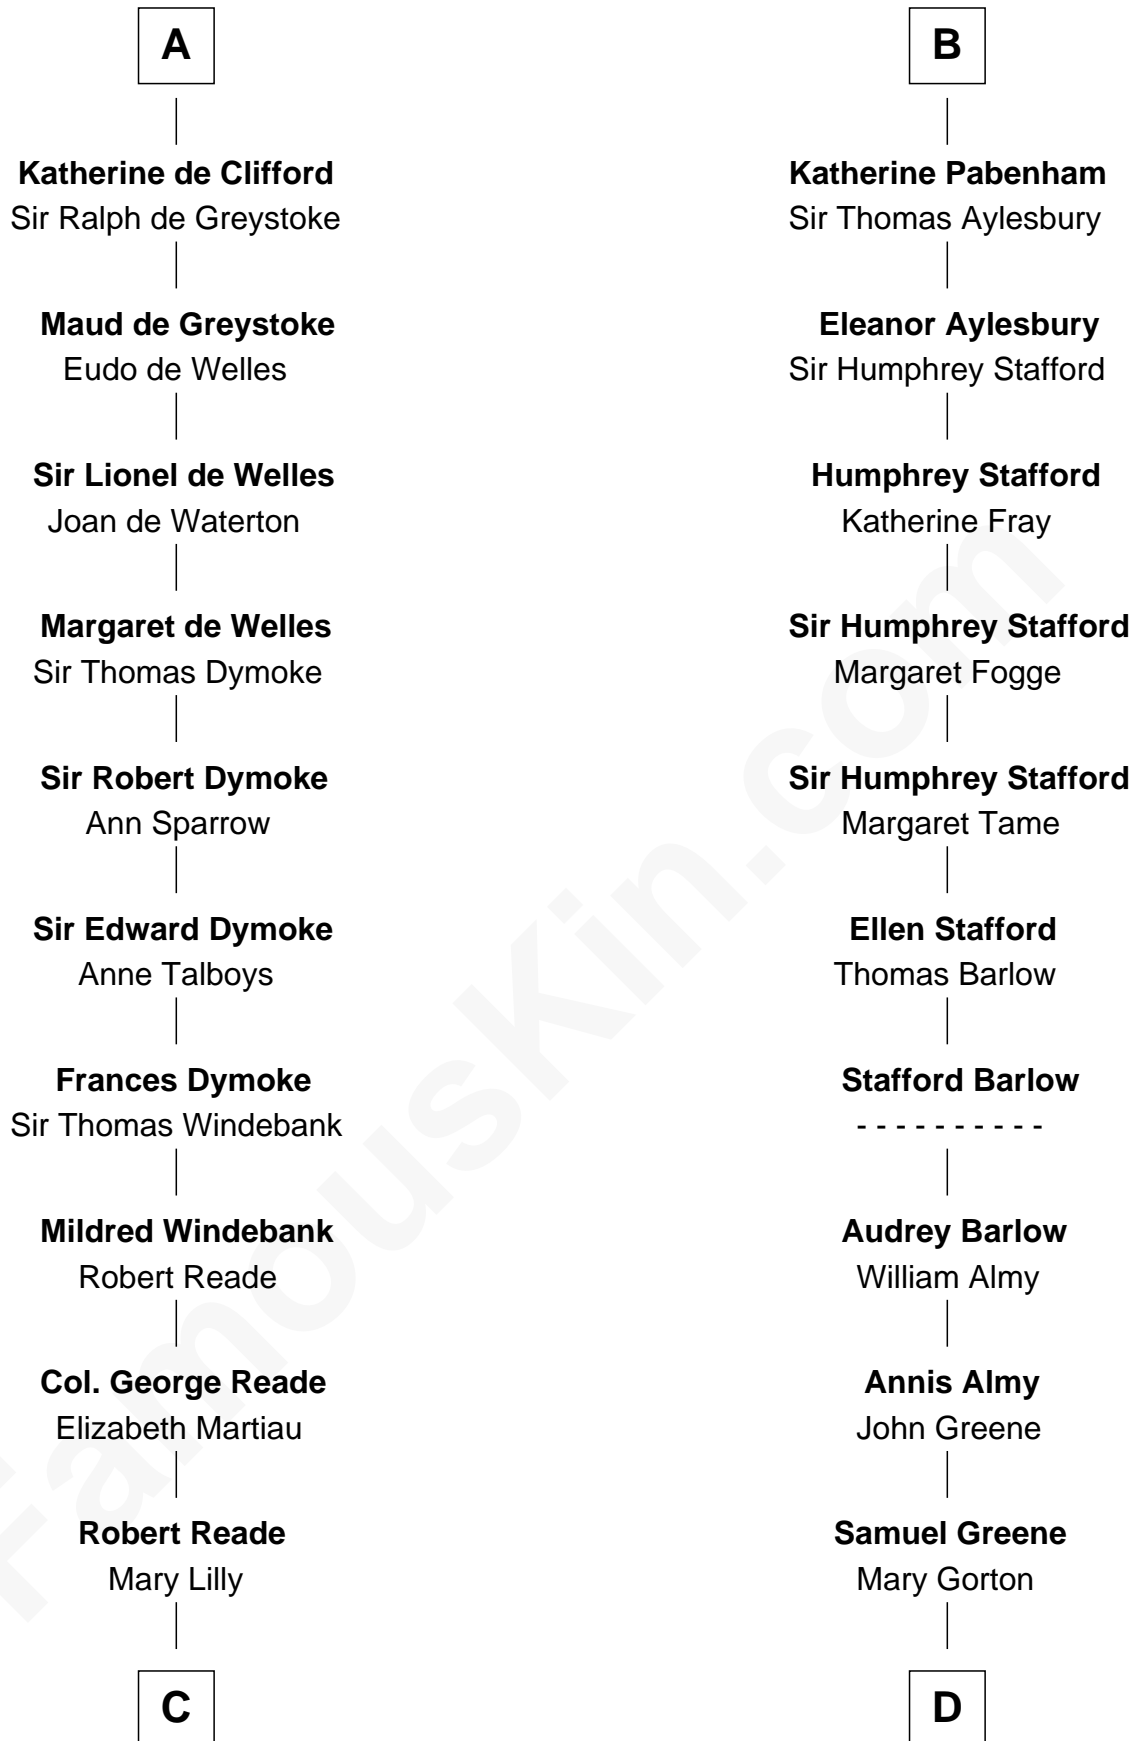

FamousKin.com

Relationship Chart of

Thomas Nelson

Signer of the Declaration of Independence

18th cousin 1 time removed of

William Greene

2nd Governor of Rhode Island

C

Margaret Reade

Thomas Nelson

William Nelson

Elizabeth Burwell

Thomas Nelson

Signer of Declaration of Independence

D

William Greene