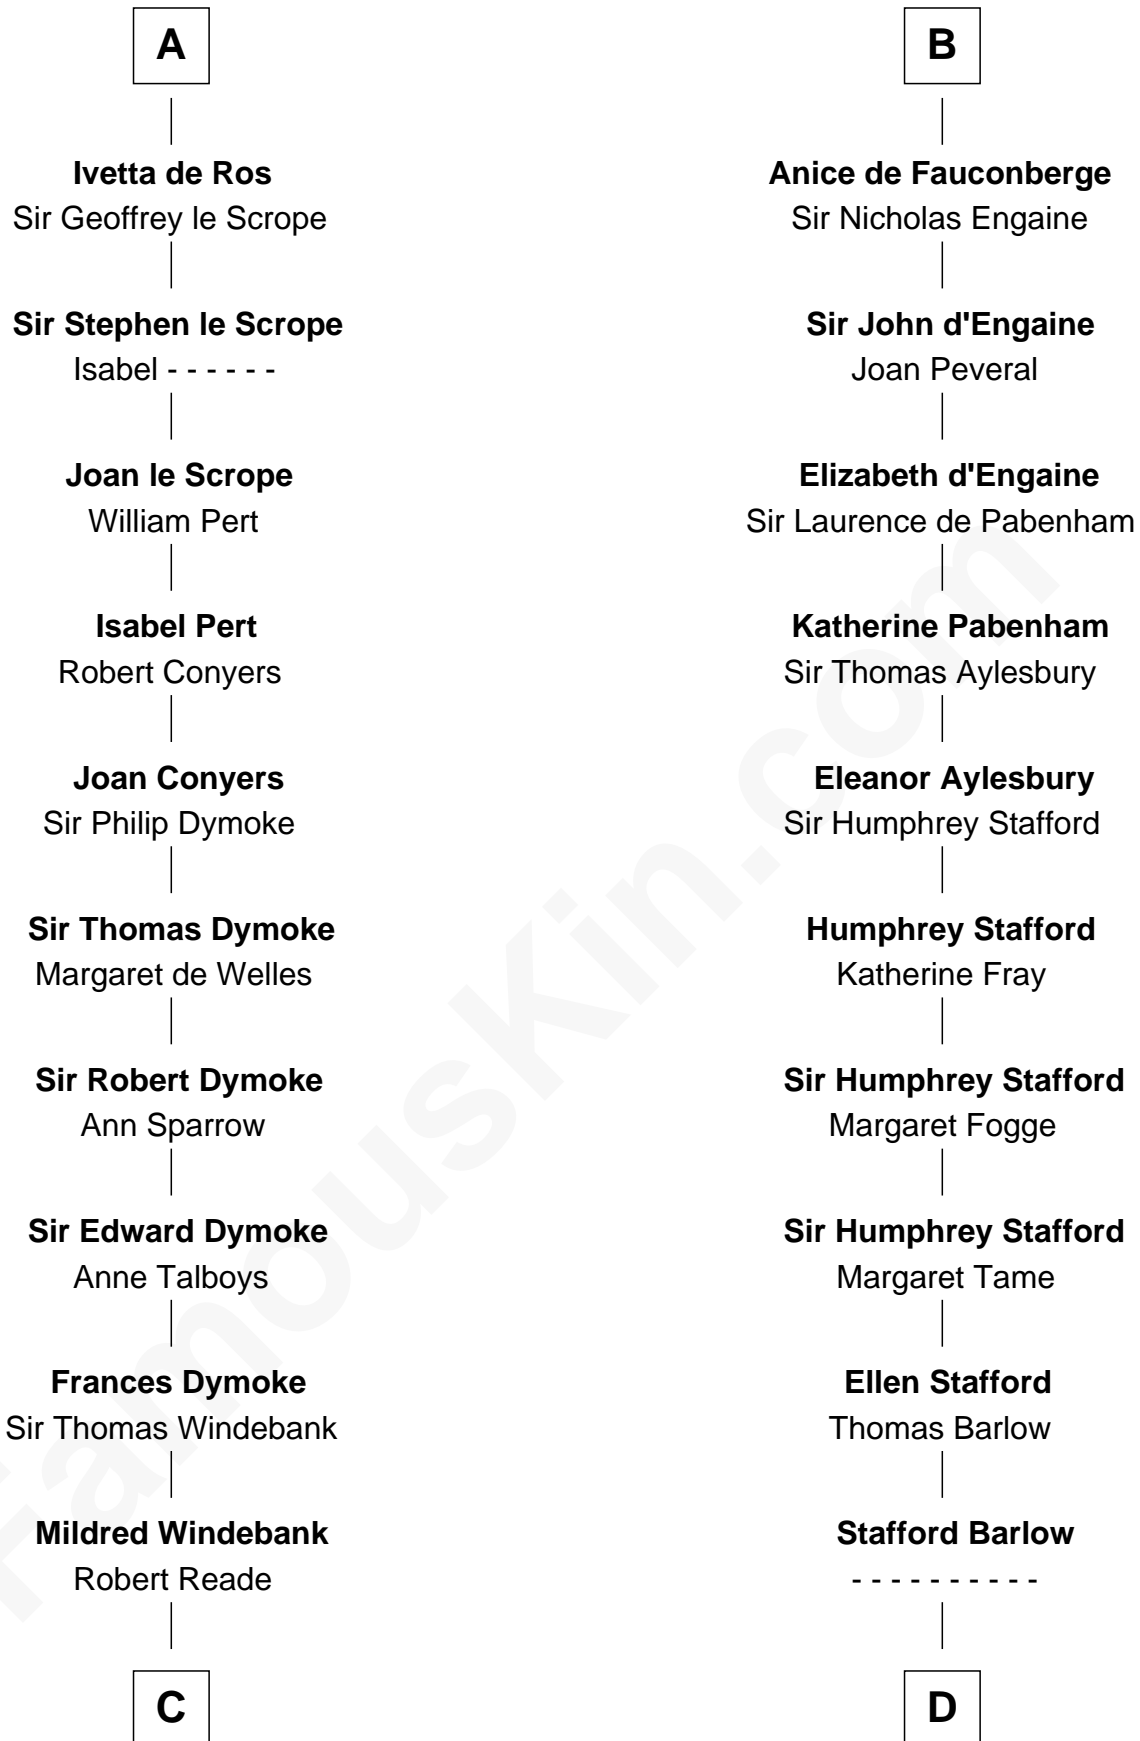

FamousKin.com Relationship Chart of

Thomas Nelson

Signer of the Declaration of Independence

21st cousin of

William Greene

2nd Governor of Rhode Island

Gherbod the Fleming

C

Col. George Reade

Elizabeth Martiau

Robert Reade

Mary Lilly

Margaret Reade

Thomas Nelson

William Nelson

Elizabeth Burwell

Thomas Nelson

Signer of Declaration of Independence

D

Audrey Barlow

William Almy

Annis Almy

John Greene

Samuel Greene