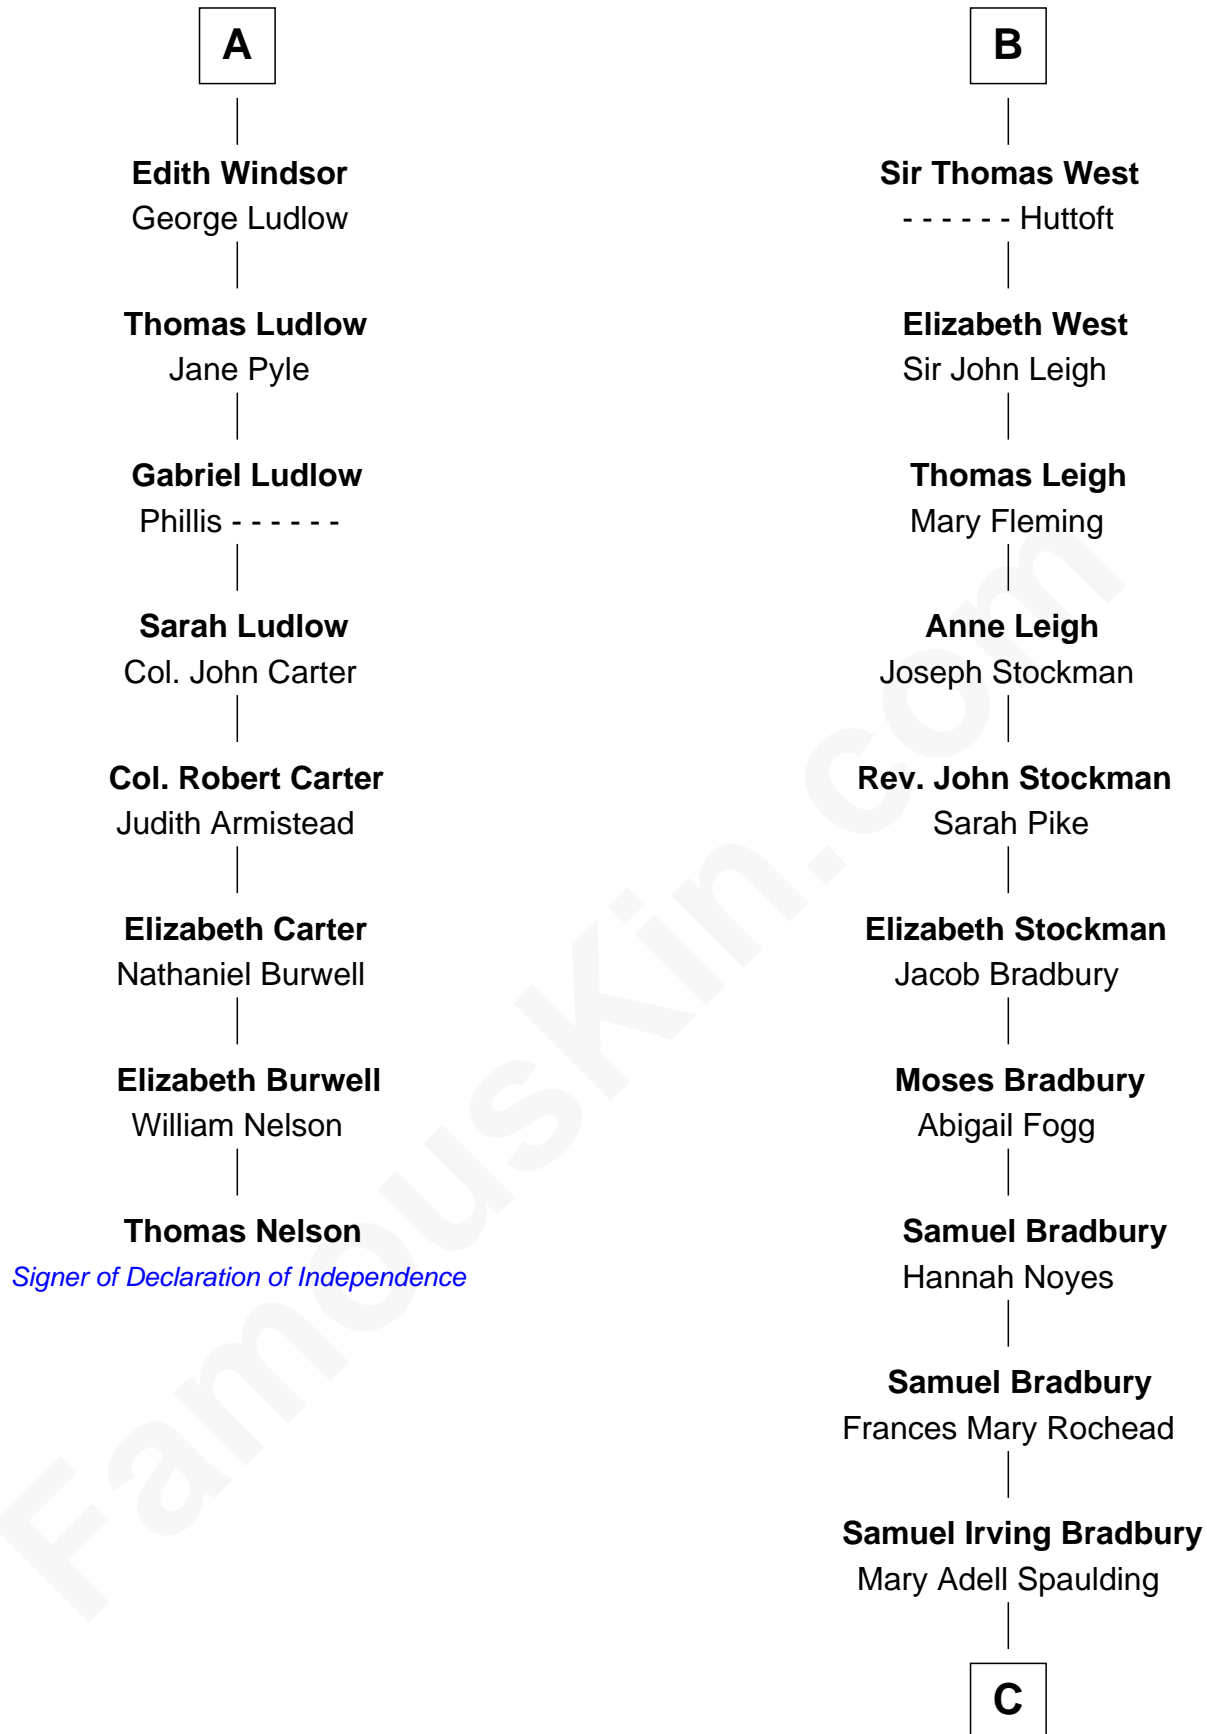

FamousKin.com

Relationship Chart of

Thomas Nelson

Signer of the Declaration of Independence

14th cousin 5 times removed of

Ray Bradbury

Author of The Martian Chronicles

Sir Hugh de Courtenay

Agnes de St. John

C

—
Samuel Hinkston Bradbury

Minnie Alice Davis

—
Leonard Spaulding Bradbury

Esther Marie Moberg

—
Ray Bradbury

Author of [The Martian Chronicles](#)