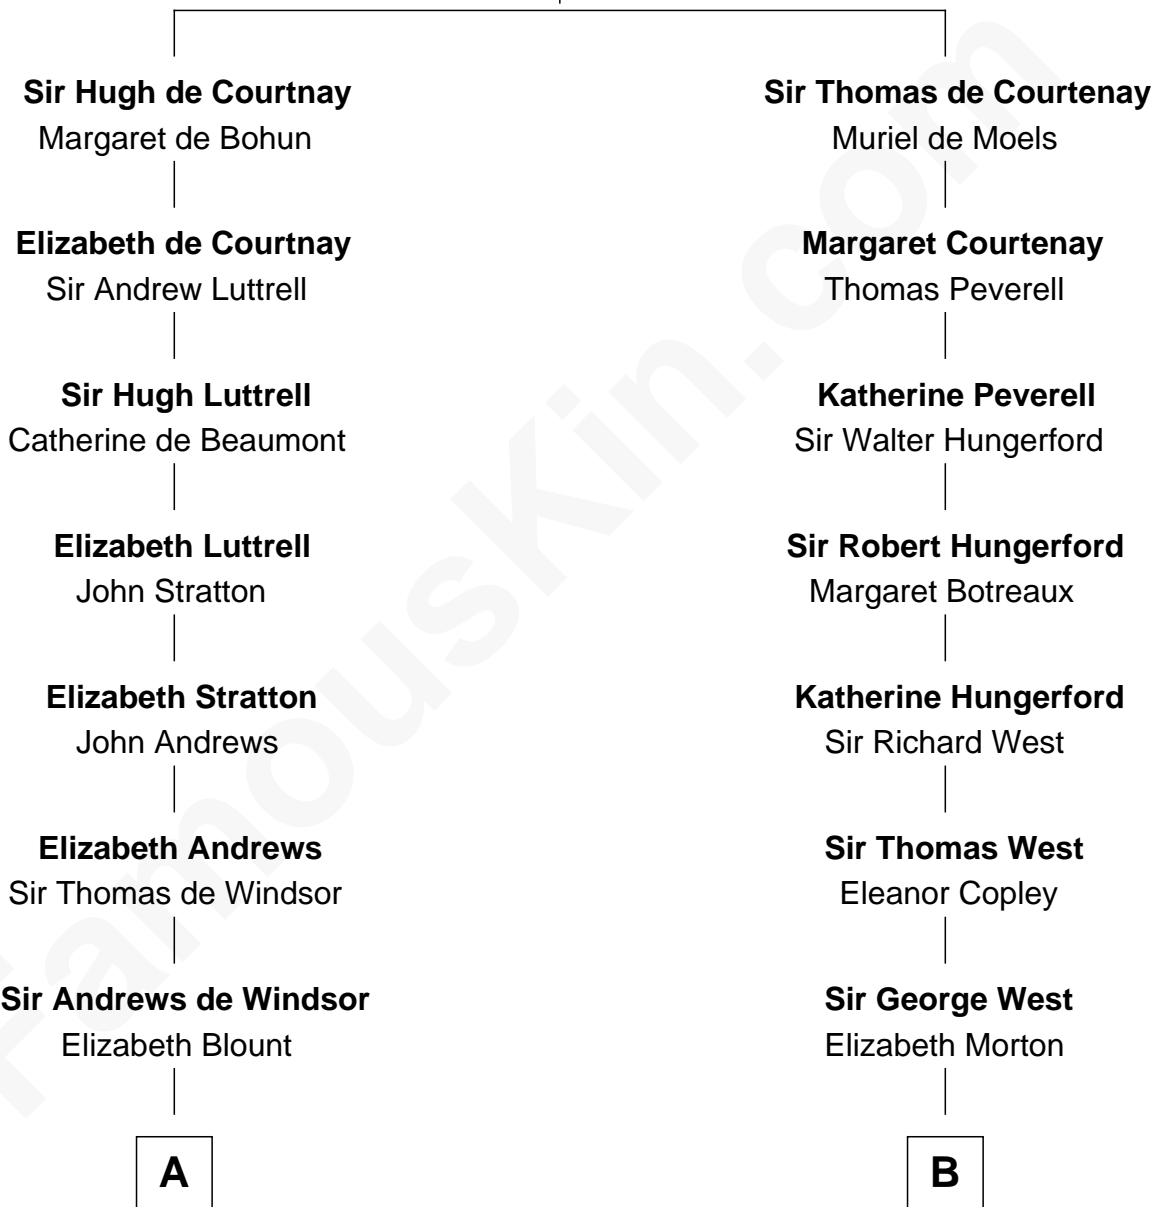

FamousKin.com

Relationship Chart of

Thomas Nelson

Signer of the Declaration of Independence

14th cousin 5 times removed of

Ray Bradbury

Author of The Martian Chronicles

Sir Hugh de Courtenay

Agnes de St. John

C

—
Samuel Hinkston Bradbury

Minnie Alice Davis

—
Leonard Spaulding Bradbury

Esther Marie Moberg

—
Ray Bradbury

Author of [The Martian Chronicles](#)