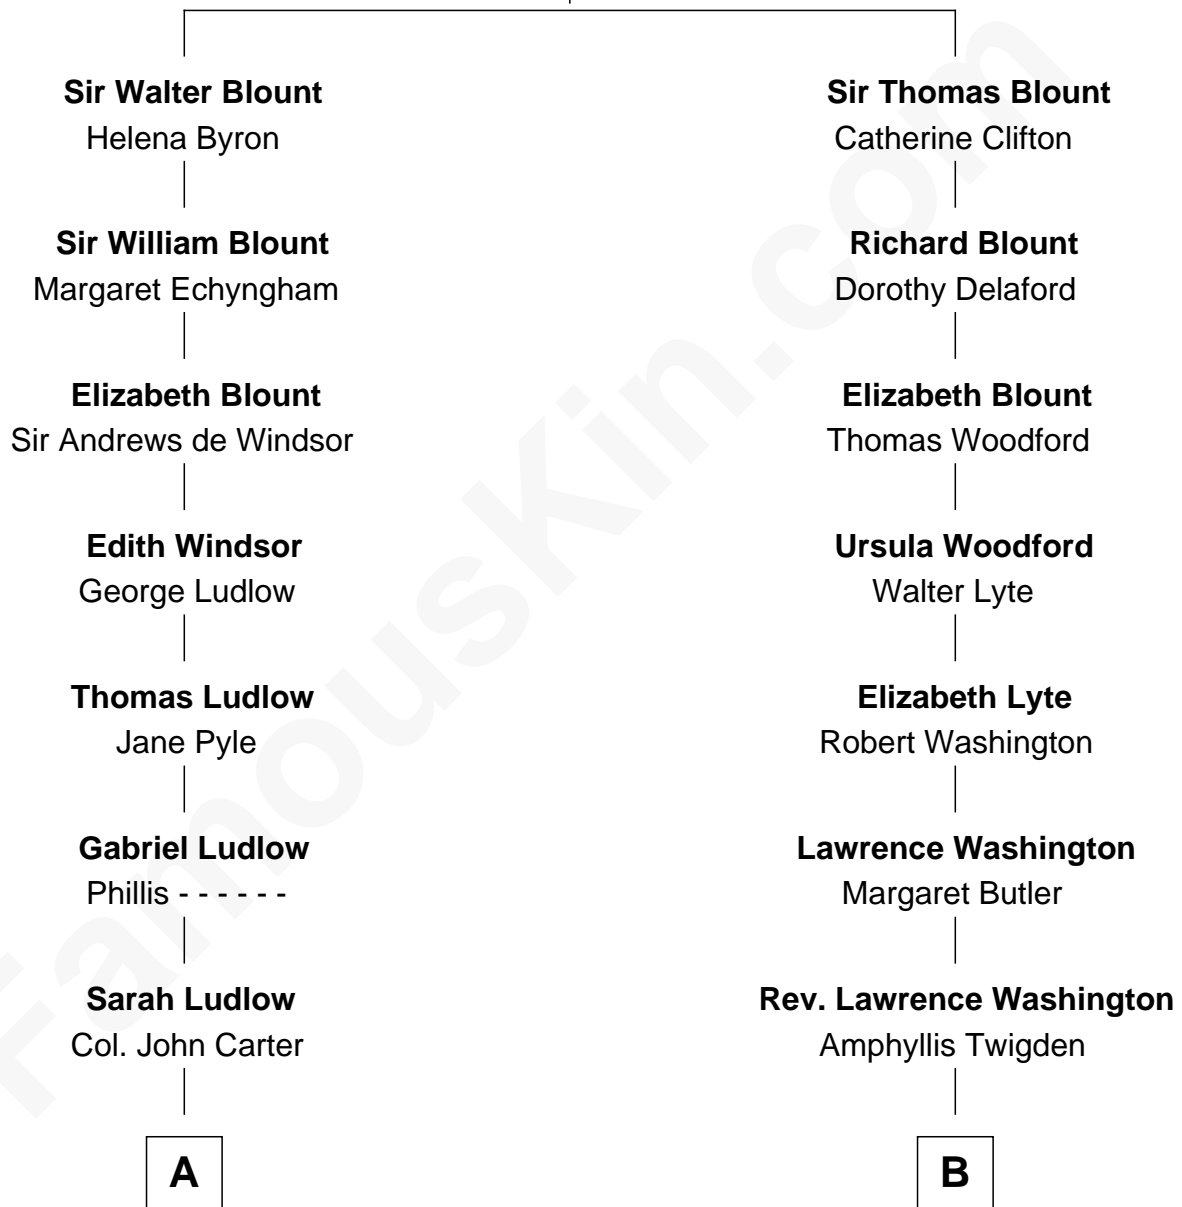

FamousKin.com Relationship Chart of

Thomas Nelson

Signer of the Declaration of Independence

10th cousin of

George Washington

1st U.S. President

Sir Thomas Blount
Margaret de Gresley

A

Col. Robert Carter

Judith Armistead

Elizabeth Carter

Nathaniel Burwell

Elizabeth Burwell

William Nelson

Thomas Nelson

Signer of Declaration of Independence