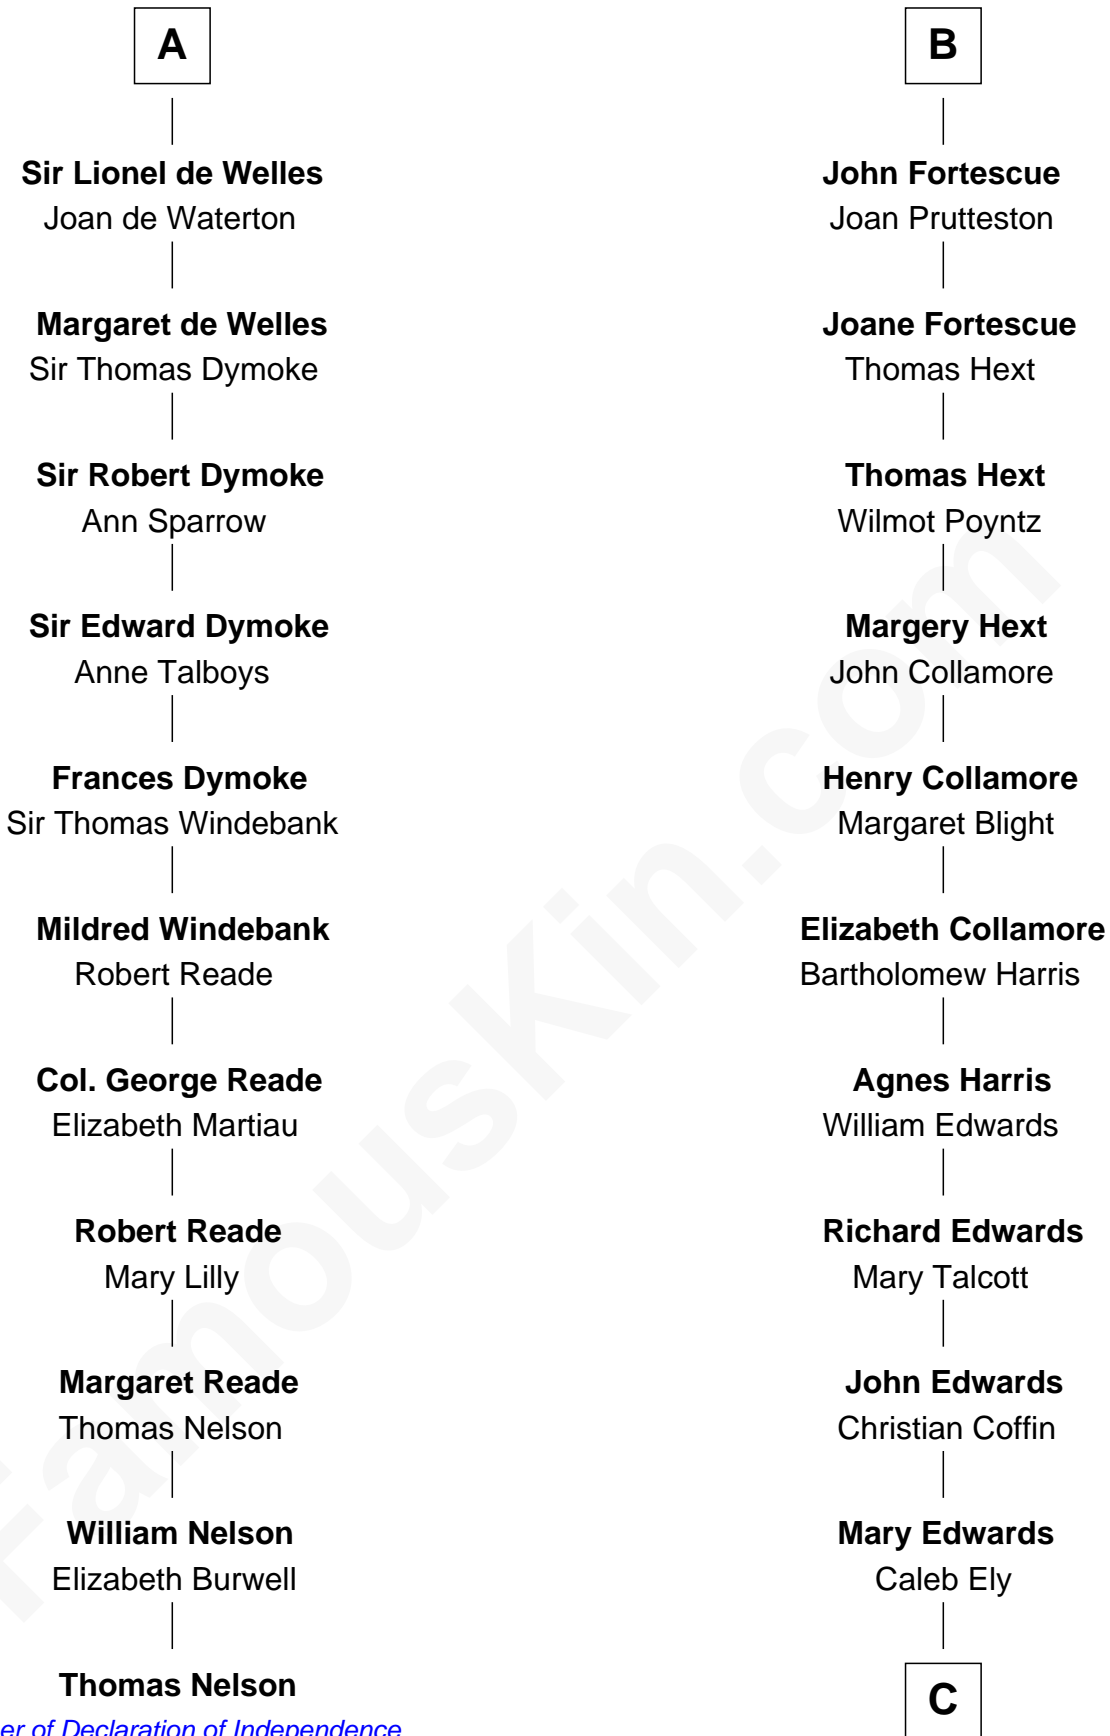

FamousKin.com

Relationship Chart of

Thomas Nelson

Signer of the Declaration of Independence

17th cousin 4 times removed of

Clarence Day

Author of Life with Father

Sir Geoffrey FitzPiers

Aveline de Clare

C

William Ely

Drusilla Brewster

Mary Ely

Henry Day

Benjamin Henry Day

Evelina Shepard