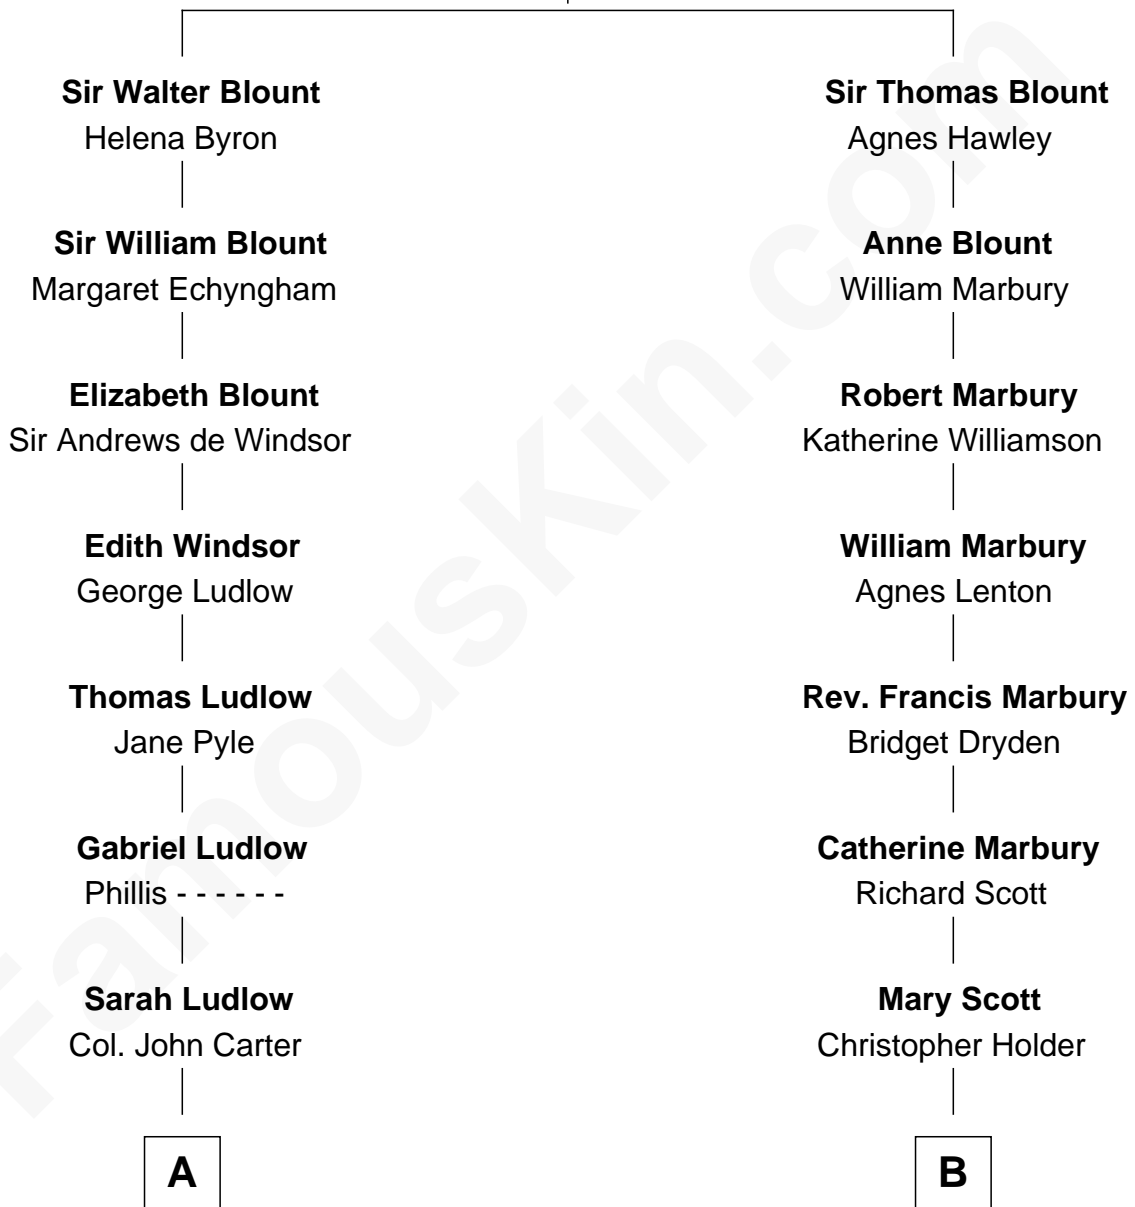

FamousKin.com

Relationship Chart of

Thomas Nelson

Signer of the Declaration of Independence

10th cousin 3 times removed of

Hetty Green

"The Witch of Wall Street"

Sir Thomas Blount
Margaret de Gresley

A

Col. Robert Carter

Judith Armistead

Elizabeth Carter

Nathaniel Burwell

Elizabeth Burwell

William Nelson

Thomas Nelson