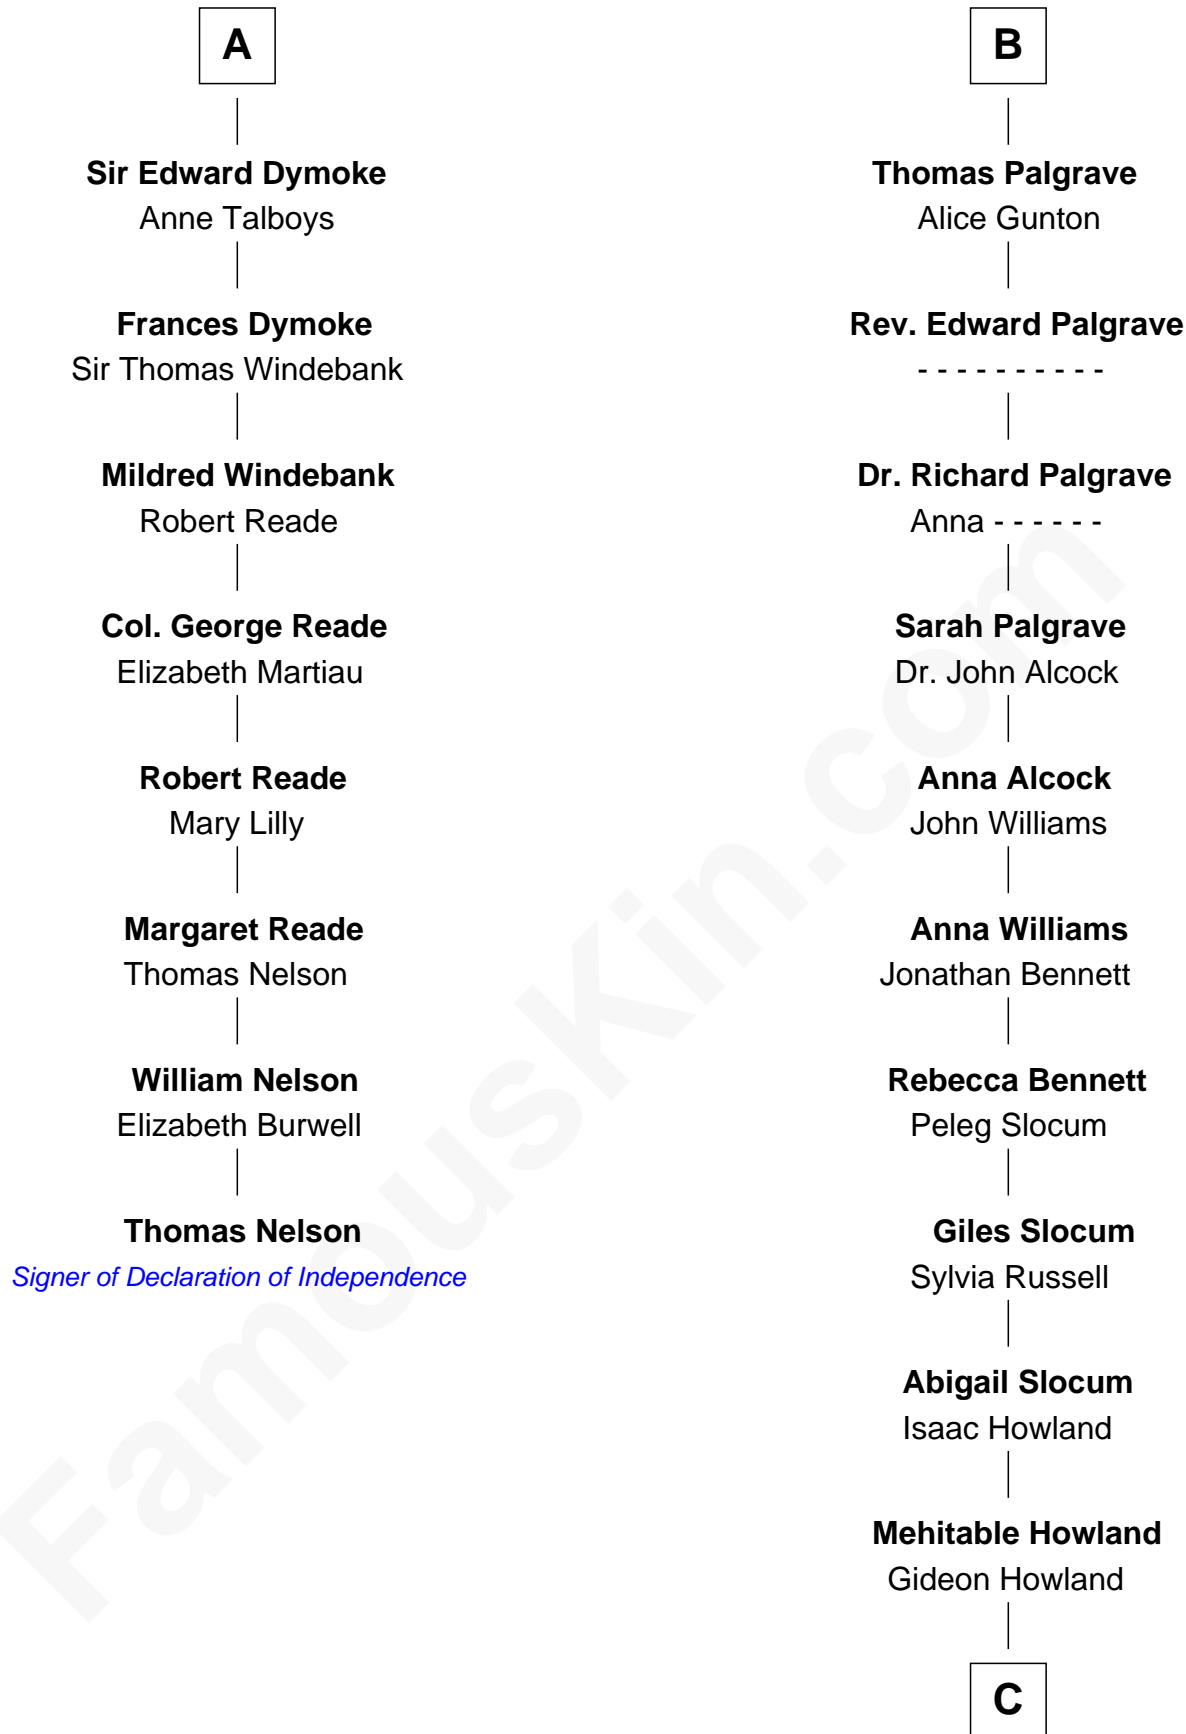

## Relationship Chart of

### Thomas Nelson

*Signer of the Declaration of Independence*

14th cousin 4 times removed of

**Hetty Green**

*"The Witch of Wall Street"*

**Henry Plantagenet**  
Maud de Chaworth

**C**

Abby Slocum Howland

Edward Mott Robinson

**Hetty Green**

*"The Witch of Wall Street"*

FamousKin.com