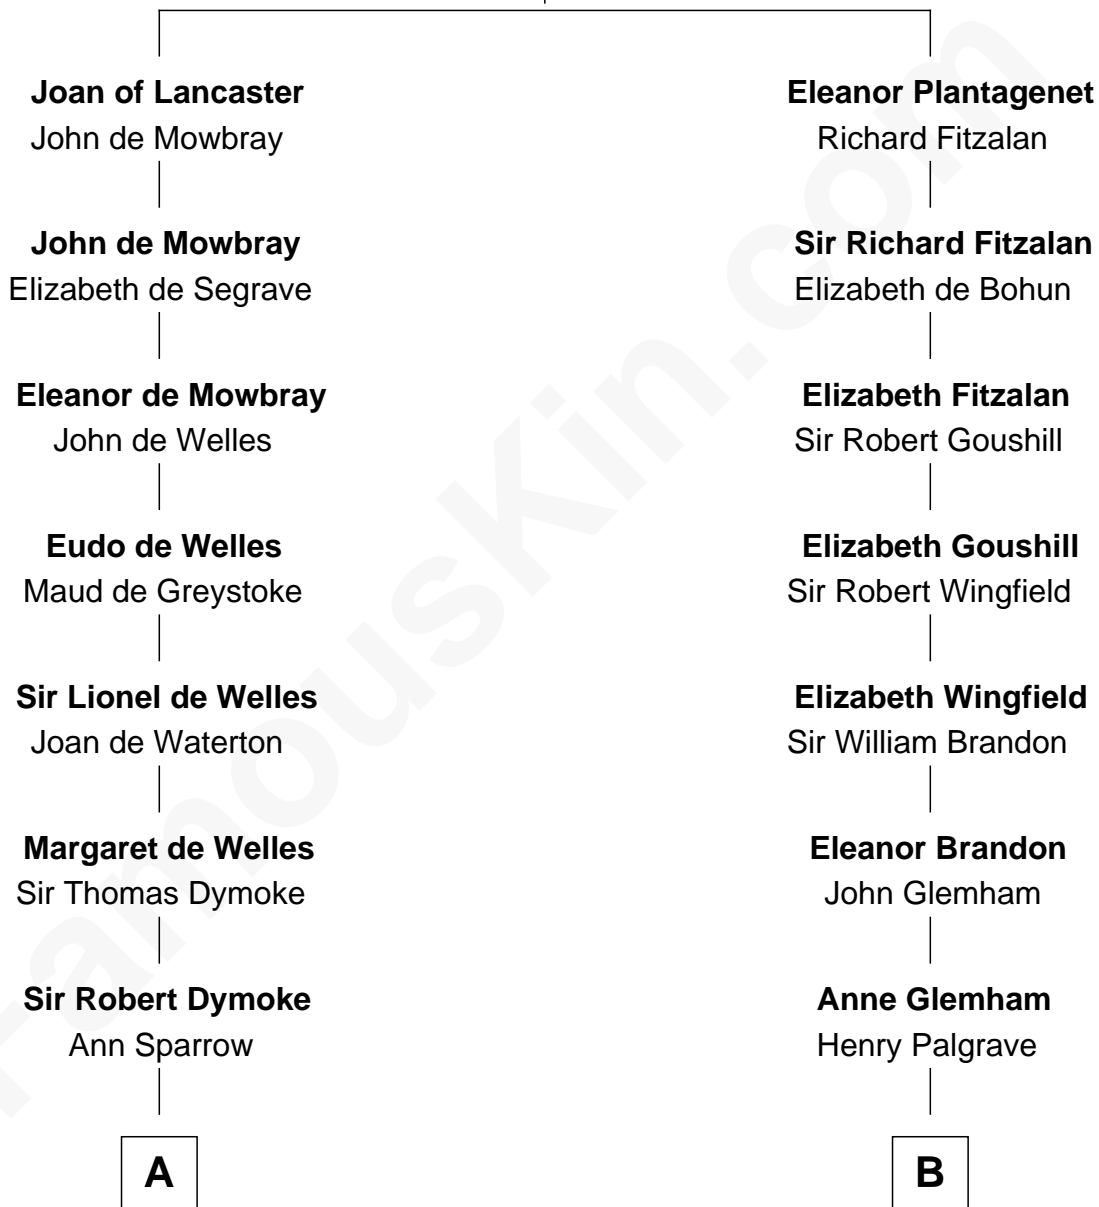

## Relationship Chart of

### Thomas Nelson

*Signer of the Declaration of Independence*

14th cousin 4 times removed of

**Hetty Green**

*"The Witch of Wall Street"*

**Henry Plantagenet**  
Maud de Chaworth

**C**

Abby Slocum Howland

Edward Mott Robinson

**Hetty Green**

*"The Witch of Wall Street"*

FamousKin.com