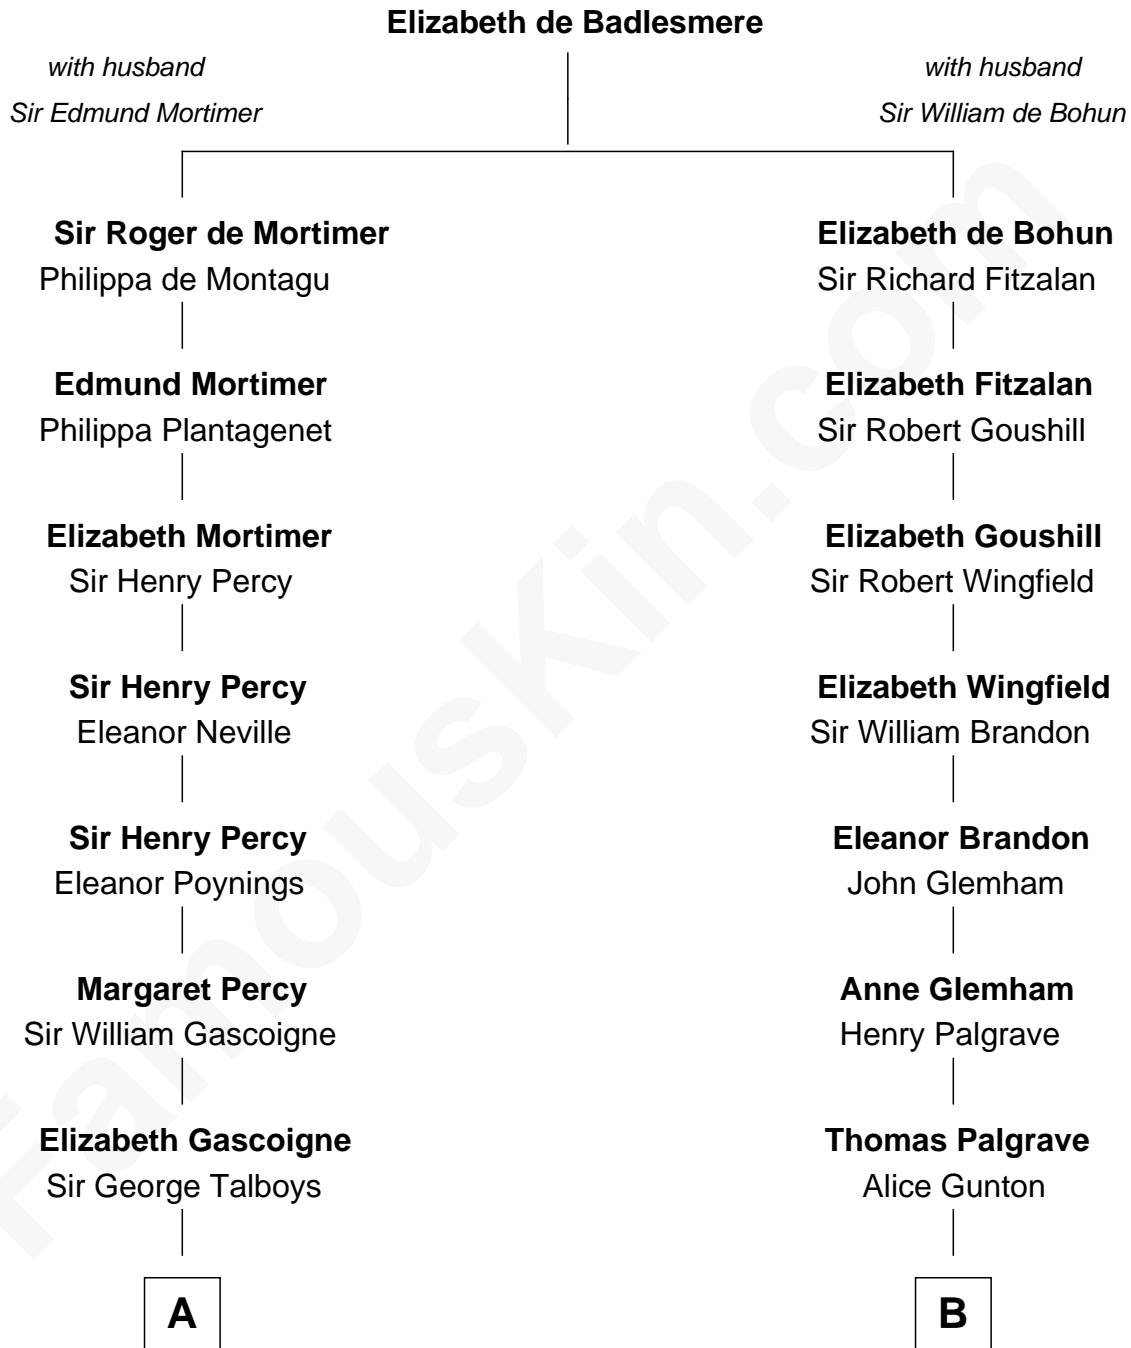

FamousKin.com

Relationship Chart of

Thomas Nelson

Signer of the Declaration of Independence

14th cousin 3 times removed of

Hetty Green

"The Witch of Wall Street"

A

Anne Talboys
Sir Edward Dymoke

Frances Dymoke
Sir Thomas Windebank

Mildred Windebank
Robert Reade

Col. George Reade
Elizabeth Martiau

Robert Reade
Mary Lilly

Margaret Reade
Thomas Nelson

William Nelson
Elizabeth Burwell