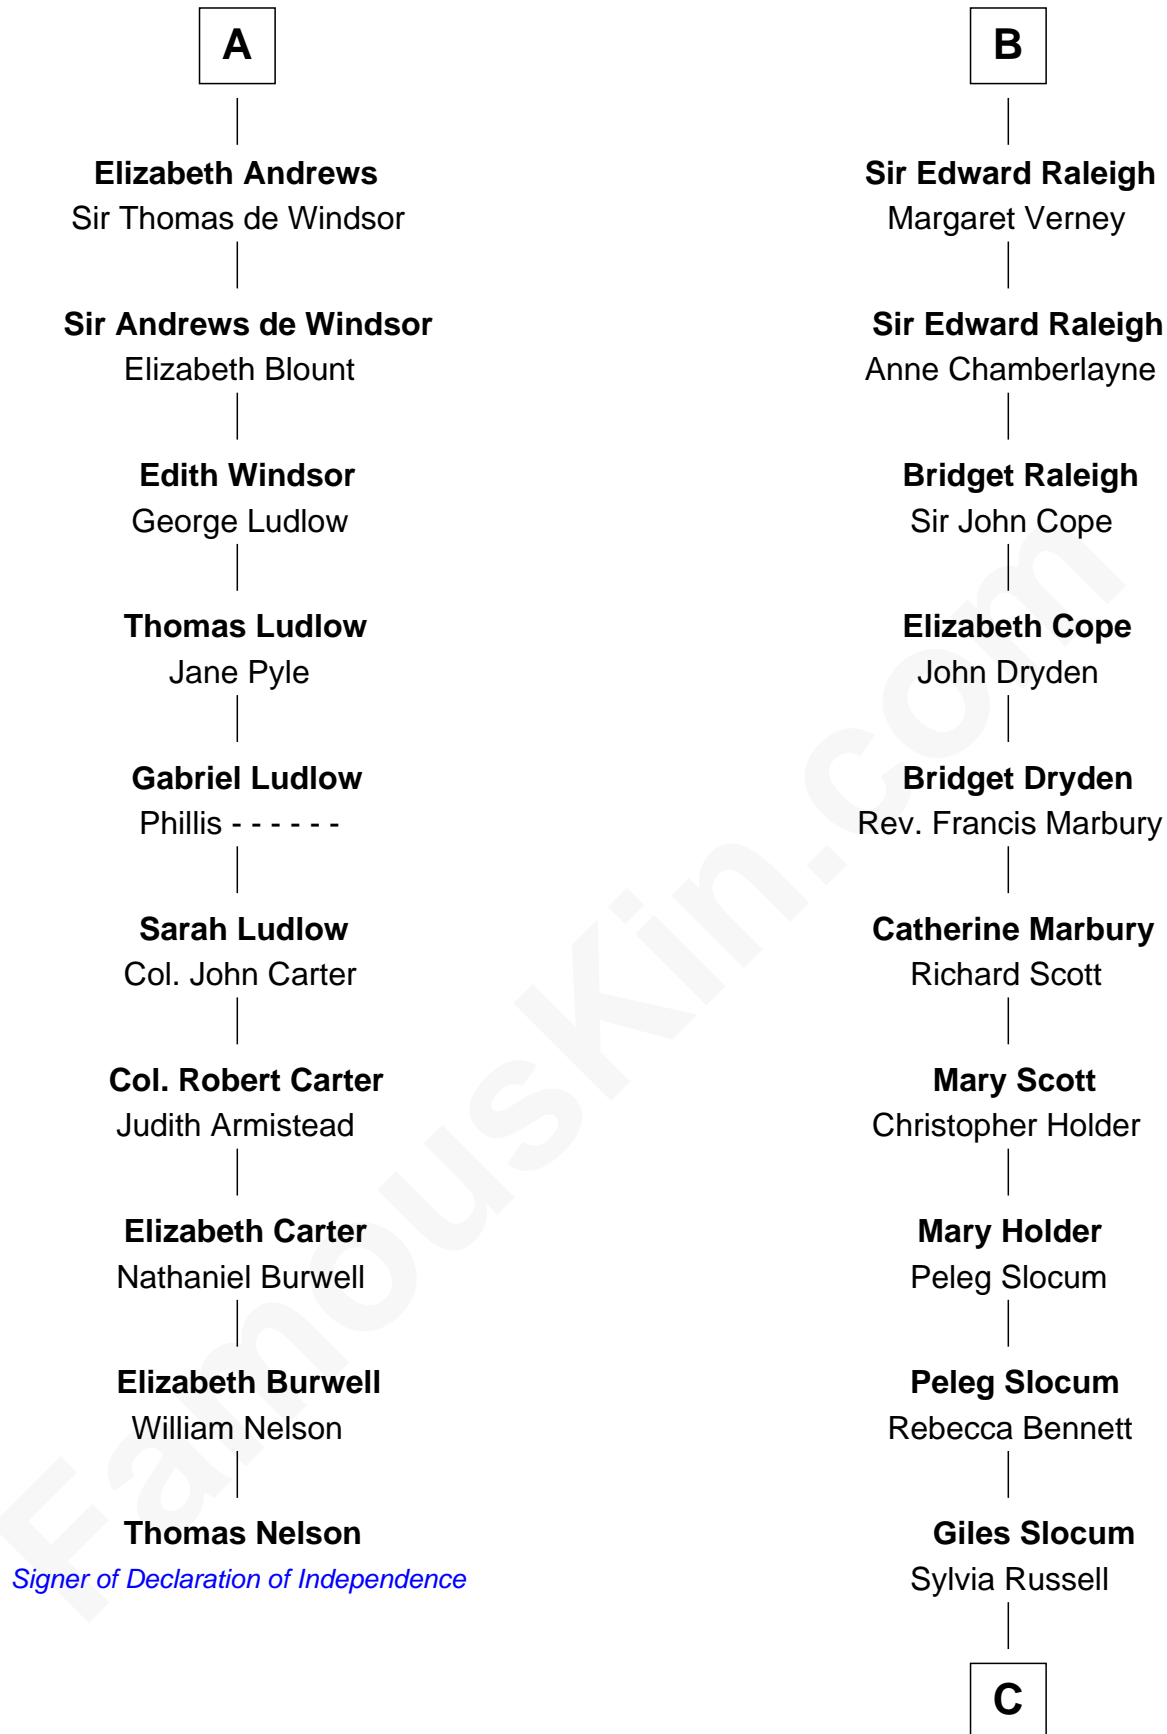

FamousKin.com

Relationship Chart of

Thomas Nelson

Signer of the Declaration of Independence

16th cousin 4 times removed of

Hetty Green

"The Witch of Wall Street"

Sir Hugh le Despencer

Sir Hugh le Despencer

Isabella de Beauchamp

Hugh le Despencer

Eleanor de Clare

Sir Edward le Despencer

Anne de Ferrers

Edward Despencer

Elizabeth Burghersh

Margaret Despencer

Robert de Ferrers

Phillippa Ferrers

Sir Thomas Greene

Elizabeth Greene

William Raleigh

B

C

—
Abigail Slocum

Isaac Howland

—
Mehitable Howland

Gideon Howland

—
Abby Slocum Howland

Edward Mott Robinson

—
Hetty Green

"The Witch of Wall Street"