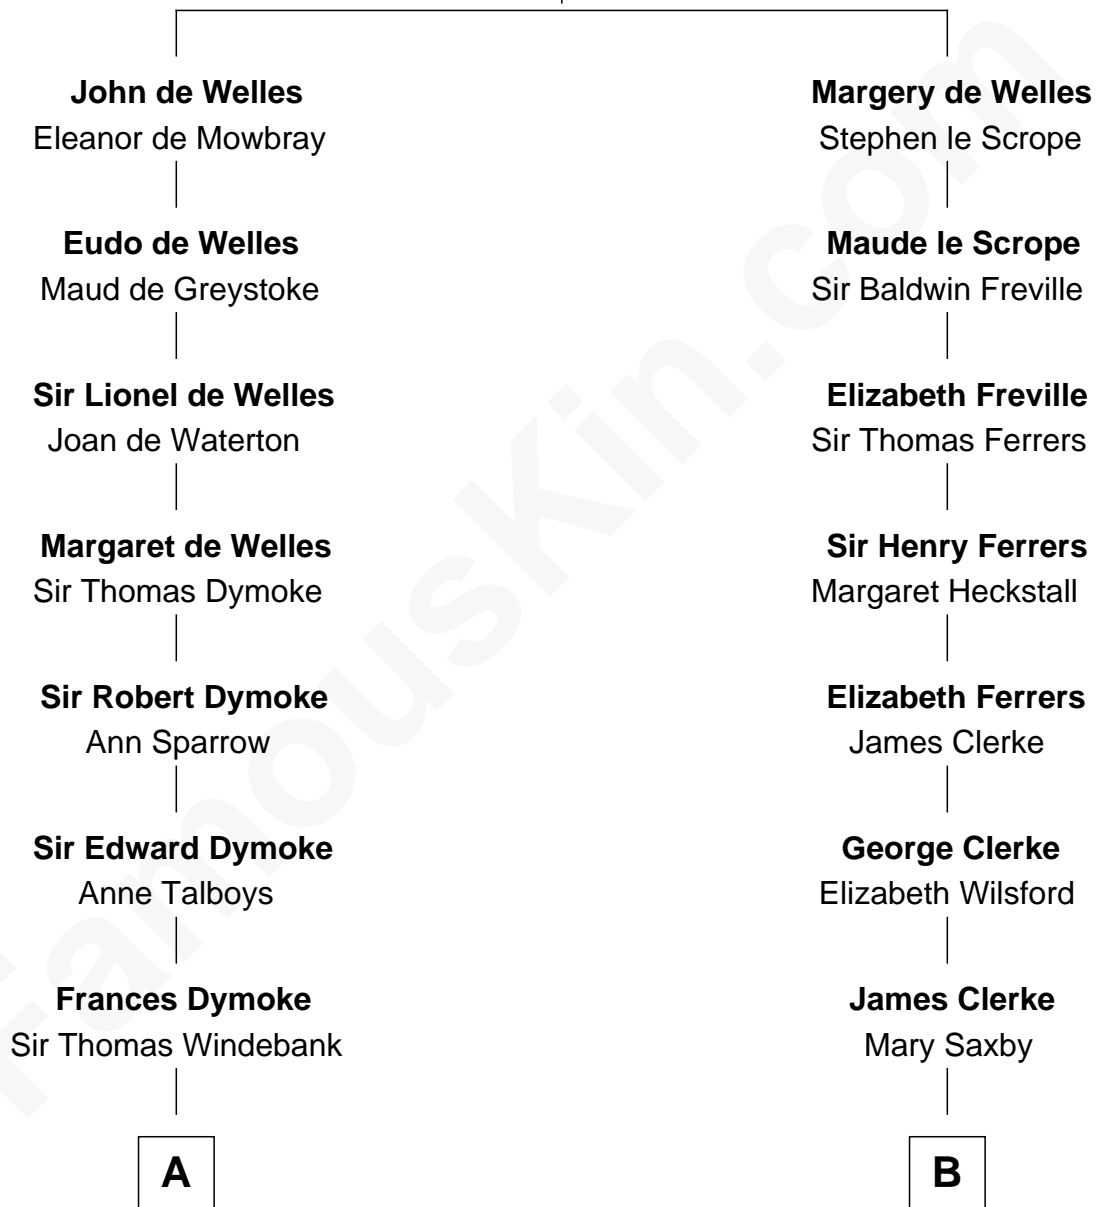

## Relationship Chart of

### Thomas Nelson

Signer of the Declaration of Independence

12th cousin 3 times removed of

**Hetty Green**

"The Witch of Wall Street"

**John de Welles**

Maud de Roos

**A**

**Mildred Windebank**

Robert Reade

**Col. George Reade**

Elizabeth Martiau

**Robert Reade**

Mary Lilly

**Margaret Reade**

Thomas Nelson

**William Nelson**

Elizabeth Burwell

**Thomas Nelson**

*Signer of Declaration of Independence*

**B**

**William Clerke**

Mary Weston

**Jeremiah Clarke**