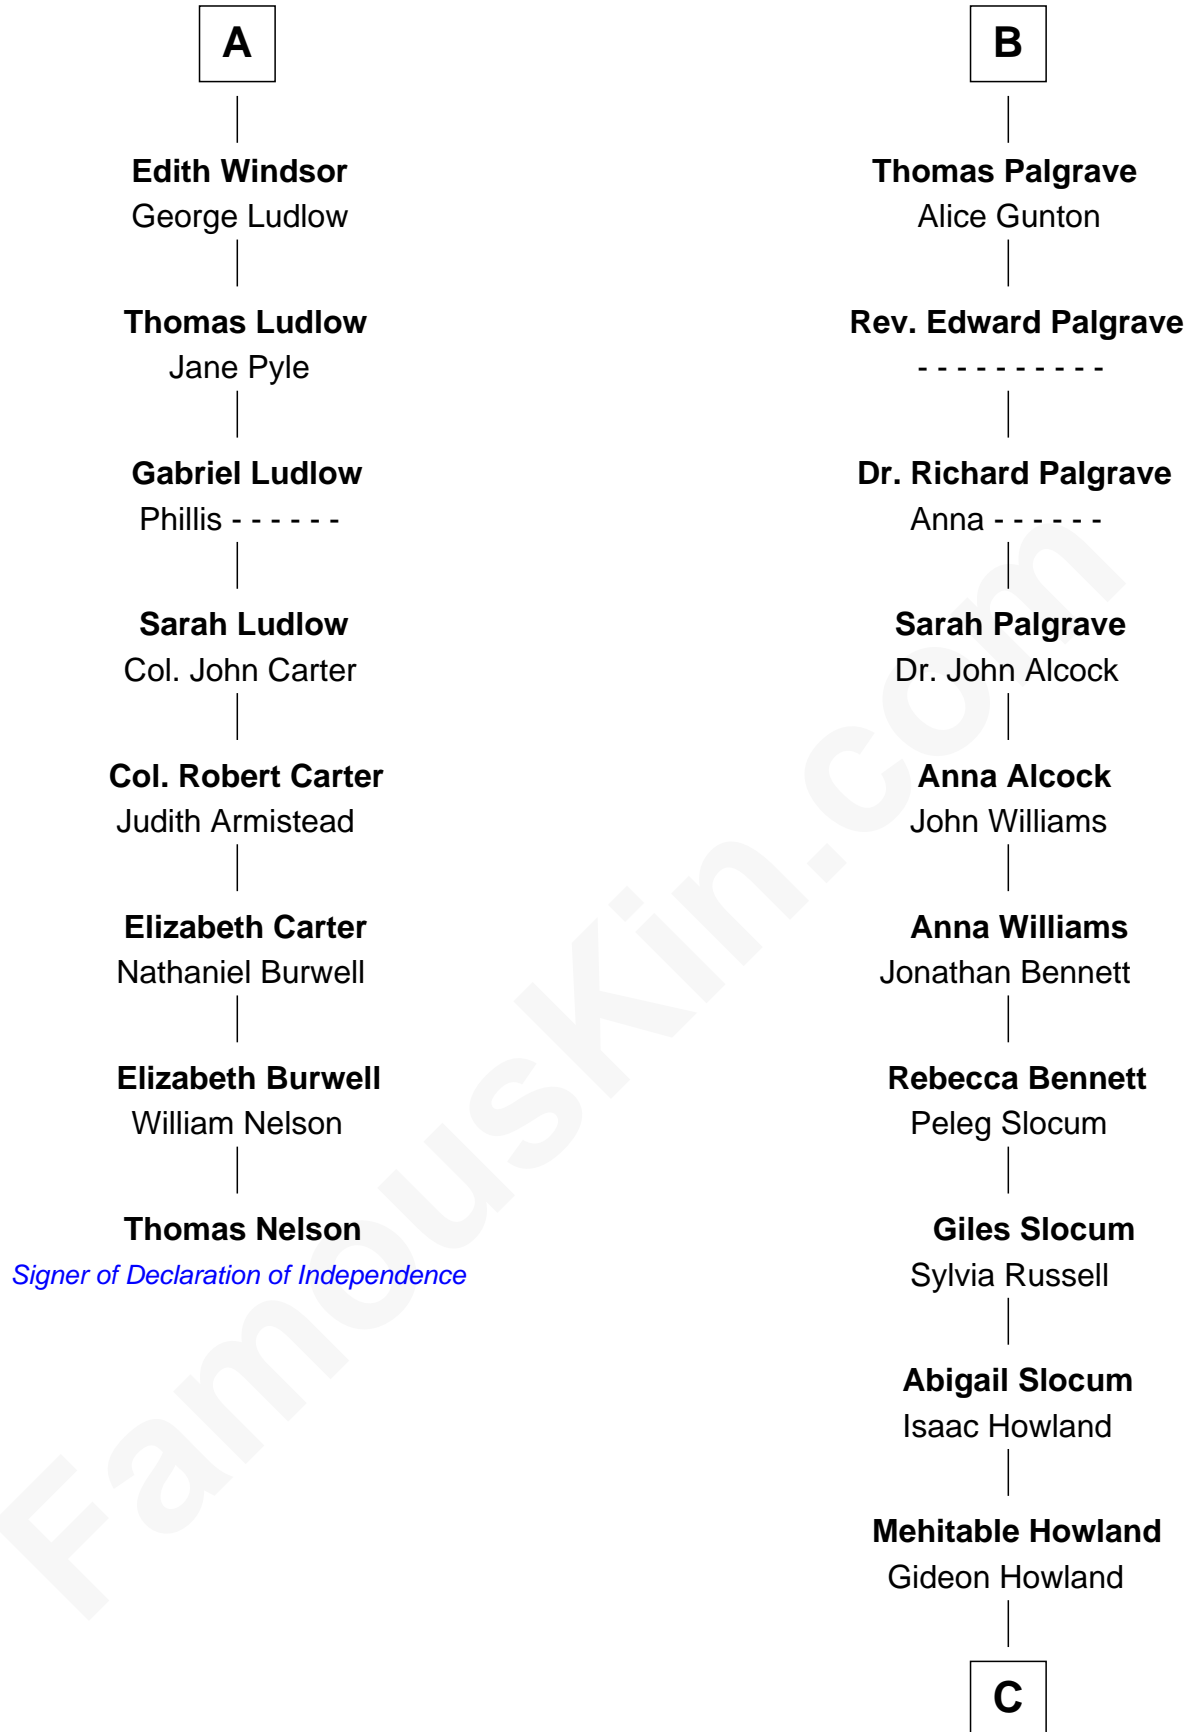

FamousKin.com

Relationship Chart of

Thomas Nelson

Signer of the Declaration of Independence

14th cousin 4 times removed of

Hetty Green

"The Witch of Wall Street"

Humphrey de Bohun
Elizabeth Plantagenet

C

Abby Slocum Howland
Edward Mott Robinson

Hetty Green

"The Witch of Wall Street"

FamousKin.com