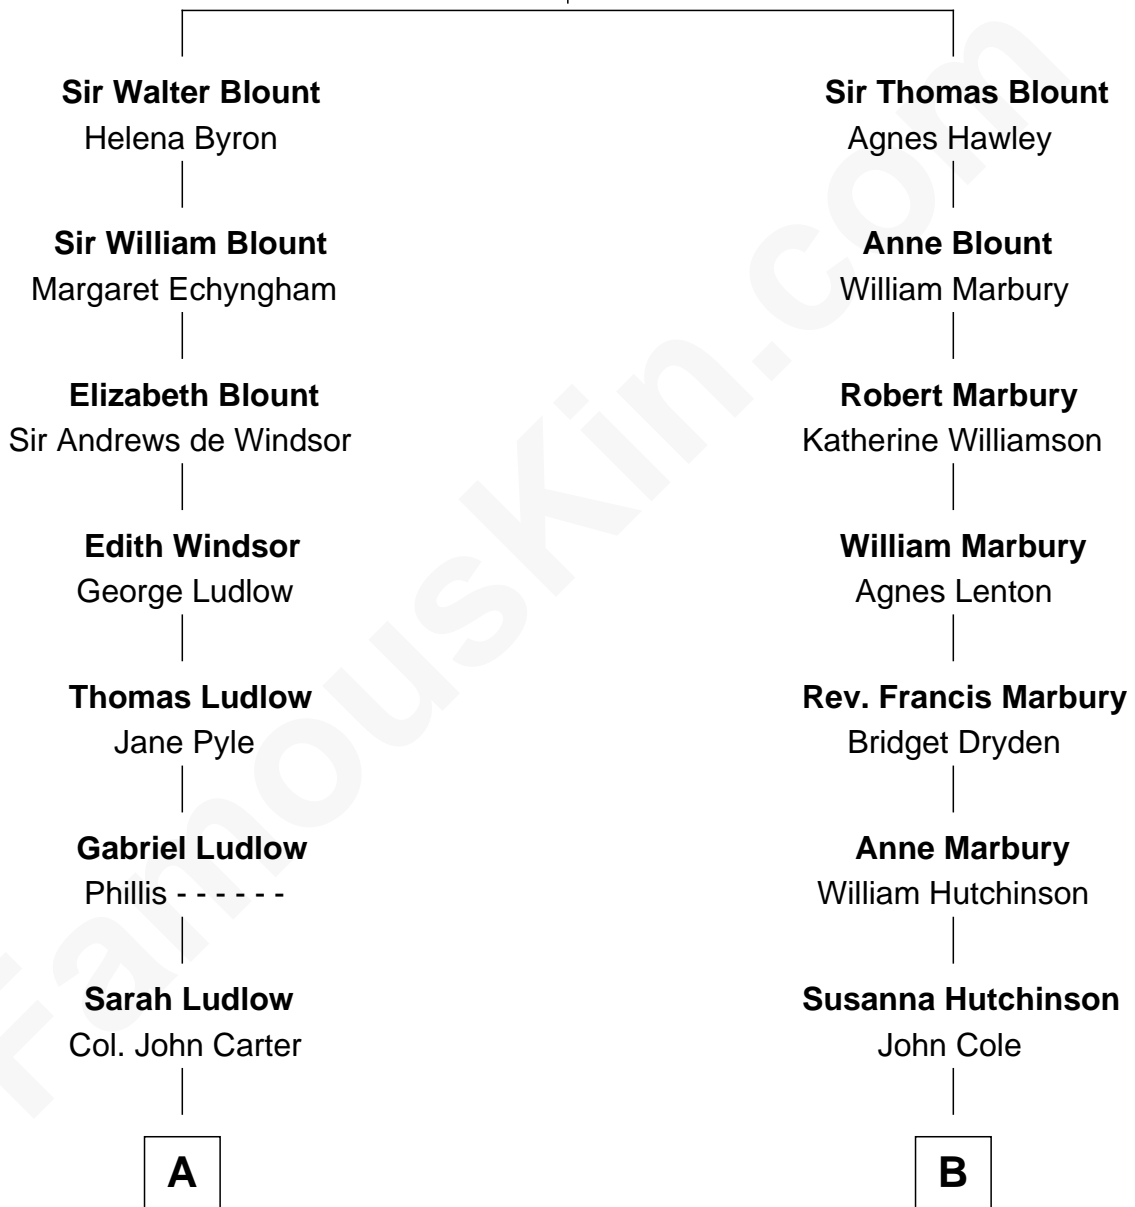

FamousKin.com

Relationship Chart of

Thomas Nelson

Signer of the Declaration of Independence

10th cousin 3 times removed of

Shanghai Pierce
Texas Cattleman

Sir Thomas Blount
Margaret de Gresley

A

Col. Robert Carter

Judith Armistead

Elizabeth Carter

Nathaniel Burwell

Elizabeth Burwell

William Nelson

Thomas Nelson

Signer of Declaration of Independence

Nathaniel Stoddard

Susanna Stoddard

Isaac Pearce

Jonathan D. Pearce

Hanna Phillips Head

Shanghai Pierce

Texas Cattleman