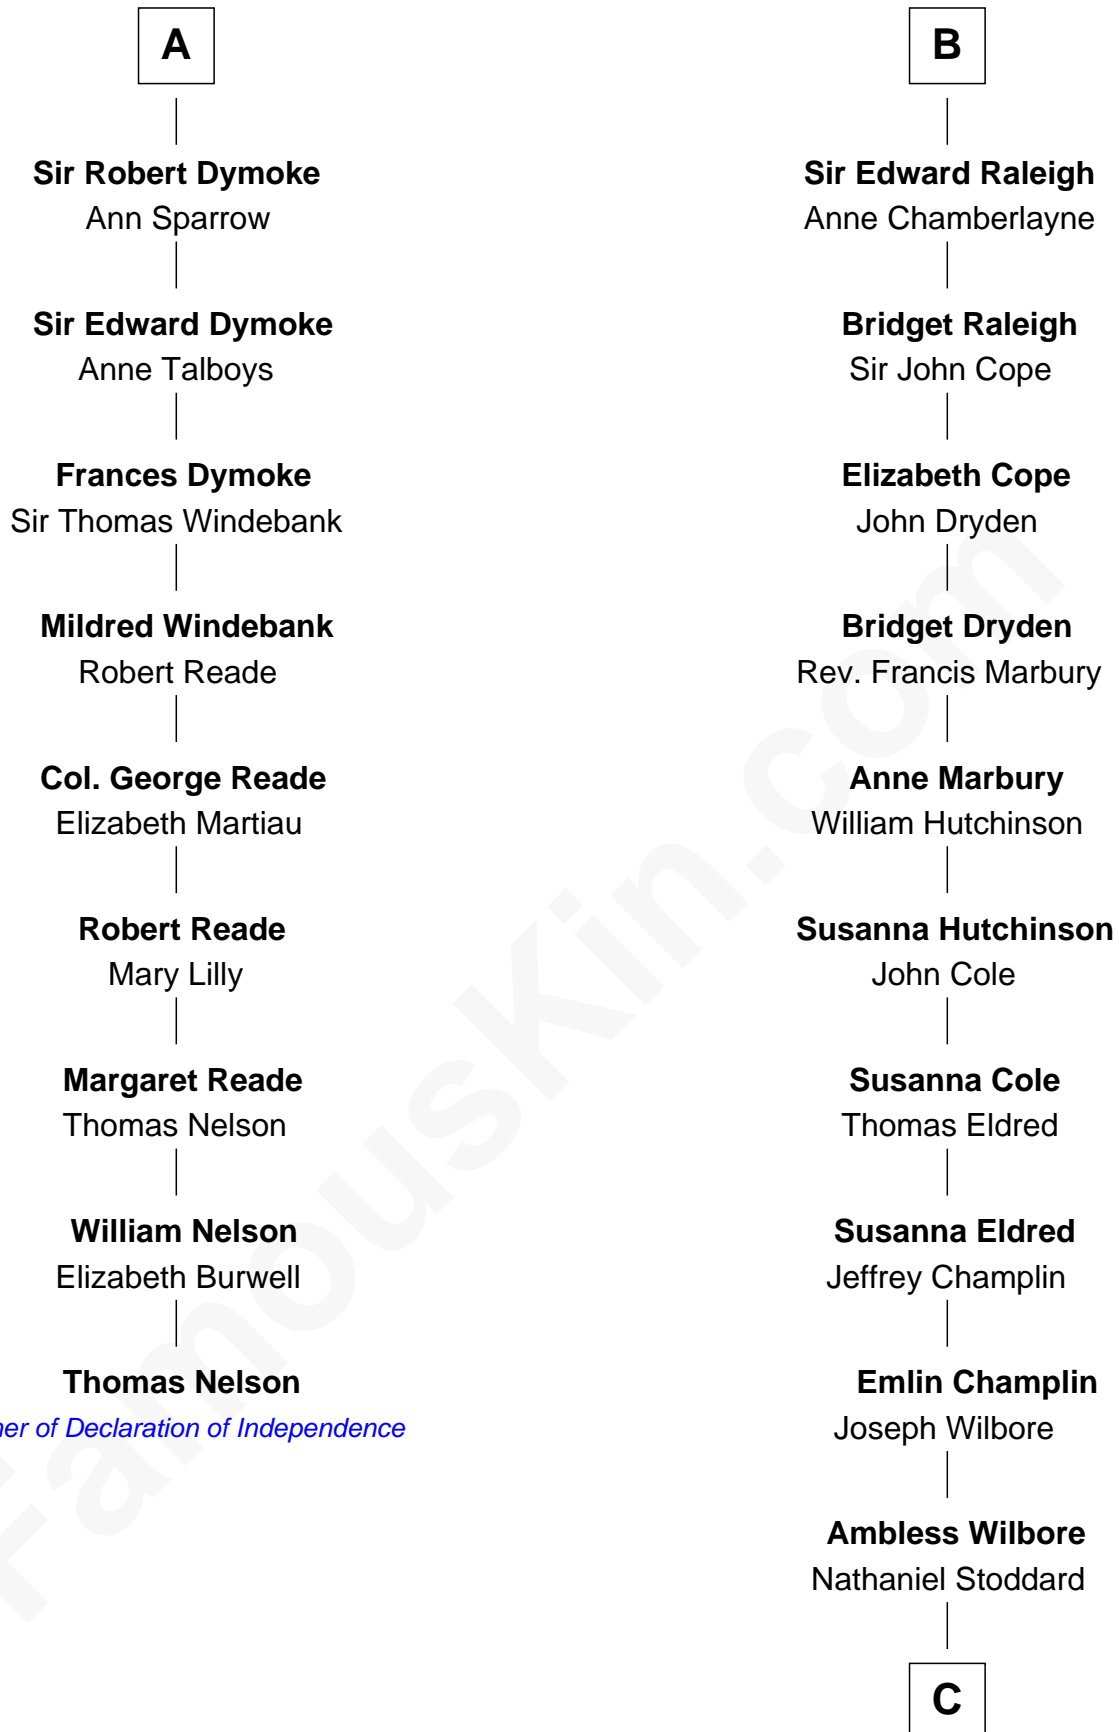

## Relationship Chart of

### Thomas Nelson

*Signer of the Declaration of Independence*

15th cousin 4 times removed of

**Shanghai Pierce**  
*Texas Cattleman*

**C**

**Susanna Stoddard**

Isaac Pearce

**Jonathan D. Pearce**

Hanna Phillips Head

**Shanghai Pierce**

*Texas Cattleman*

FamousKin.com