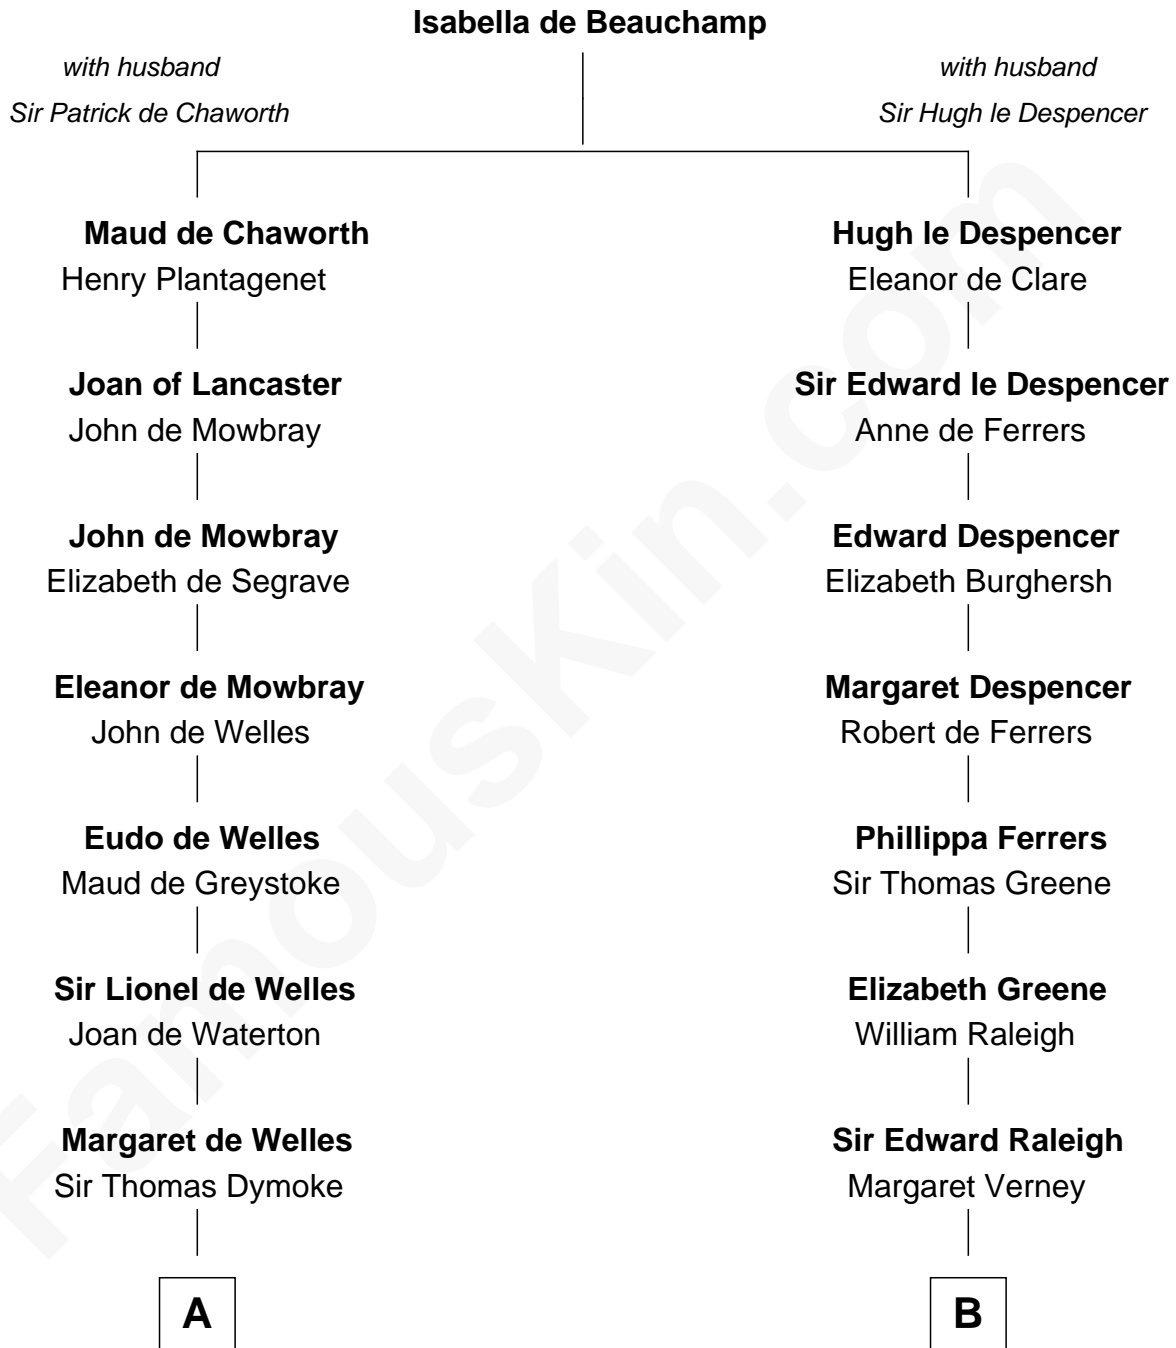

# FamousKin.com

## Relationship Chart of

### Thomas Nelson

*Signer of the Declaration of Independence*

15th cousin 4 times removed of

**Shanghai Pierce**  
*Texas Cattleman*

**C**

**Susanna Stoddard**

Isaac Pearce

**Jonathan D. Pearce**

Hanna Phillips Head

**Shanghai Pierce**

*Texas Cattleman*

FamousKin.com