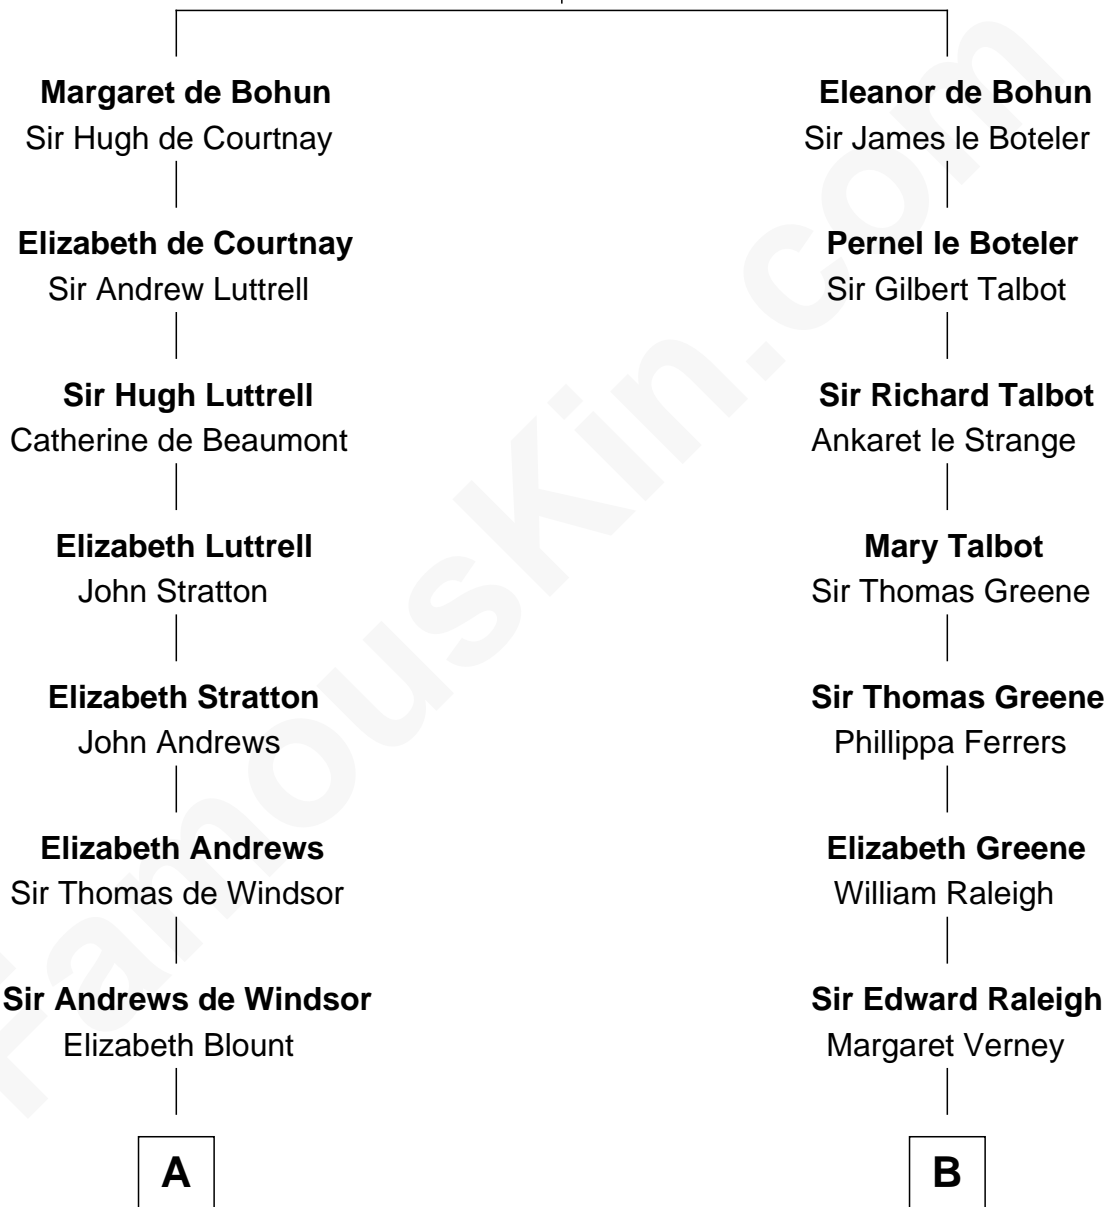

FamousKin.com

Relationship Chart of

Thomas Nelson

Signer of the Declaration of Independence

14th cousin 5 times removed of

Shanghai Pierce
Texas Cattleman

Humphrey de Bohun
Elizabeth Plantagenet

C

Susanna Stoddard

Isaac Pearce

Jonathan D. Pearce

Hanna Phillips Head

Shanghai Pierce

Texas Cattleman

FamousKin.com