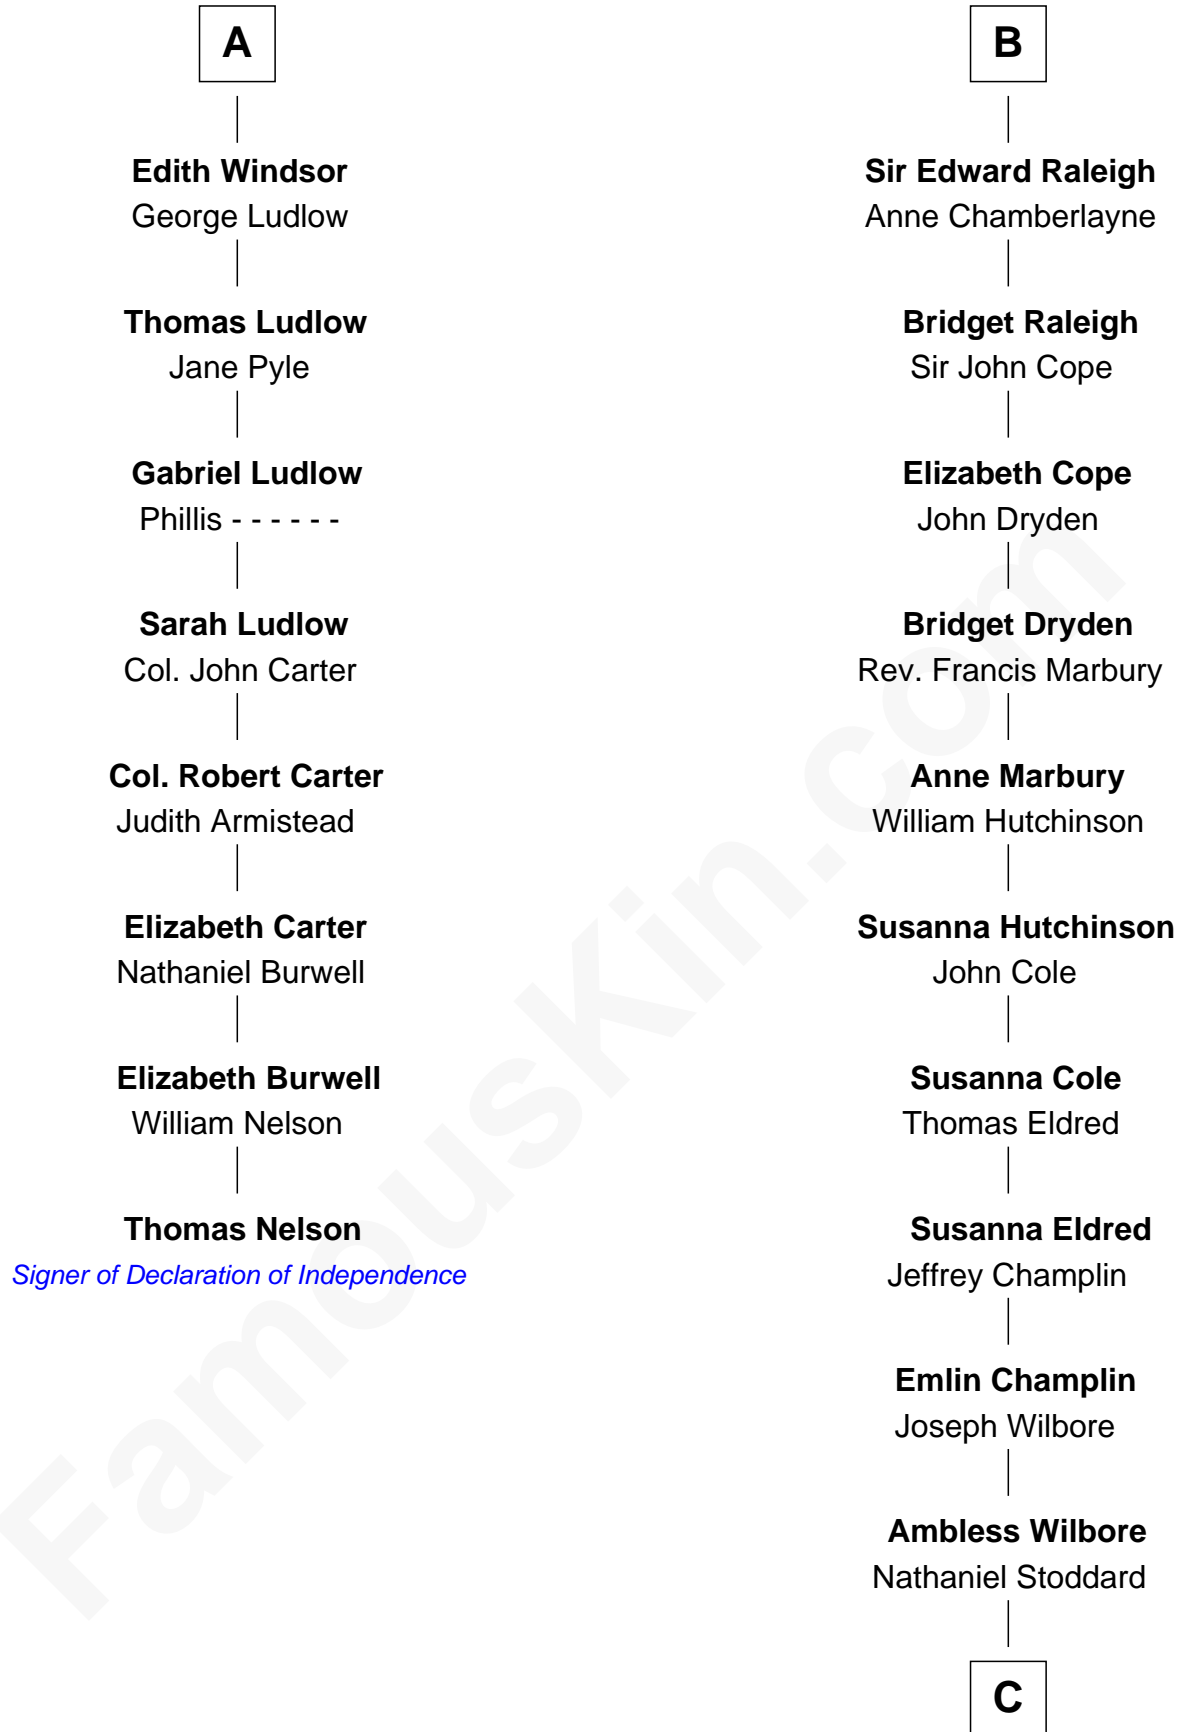

FamousKin.com

Relationship Chart of

Thomas Nelson

Signer of the Declaration of Independence

14th cousin 5 times removed of

Shanghai Pierce
Texas Cattleman

Humphrey de Bohun
Elizabeth Plantagenet

C

Susanna Stoddard

Isaac Pearce

Jonathan D. Pearce

Hanna Phillips Head

Shanghai Pierce

Texas Cattleman

FamousKin.com