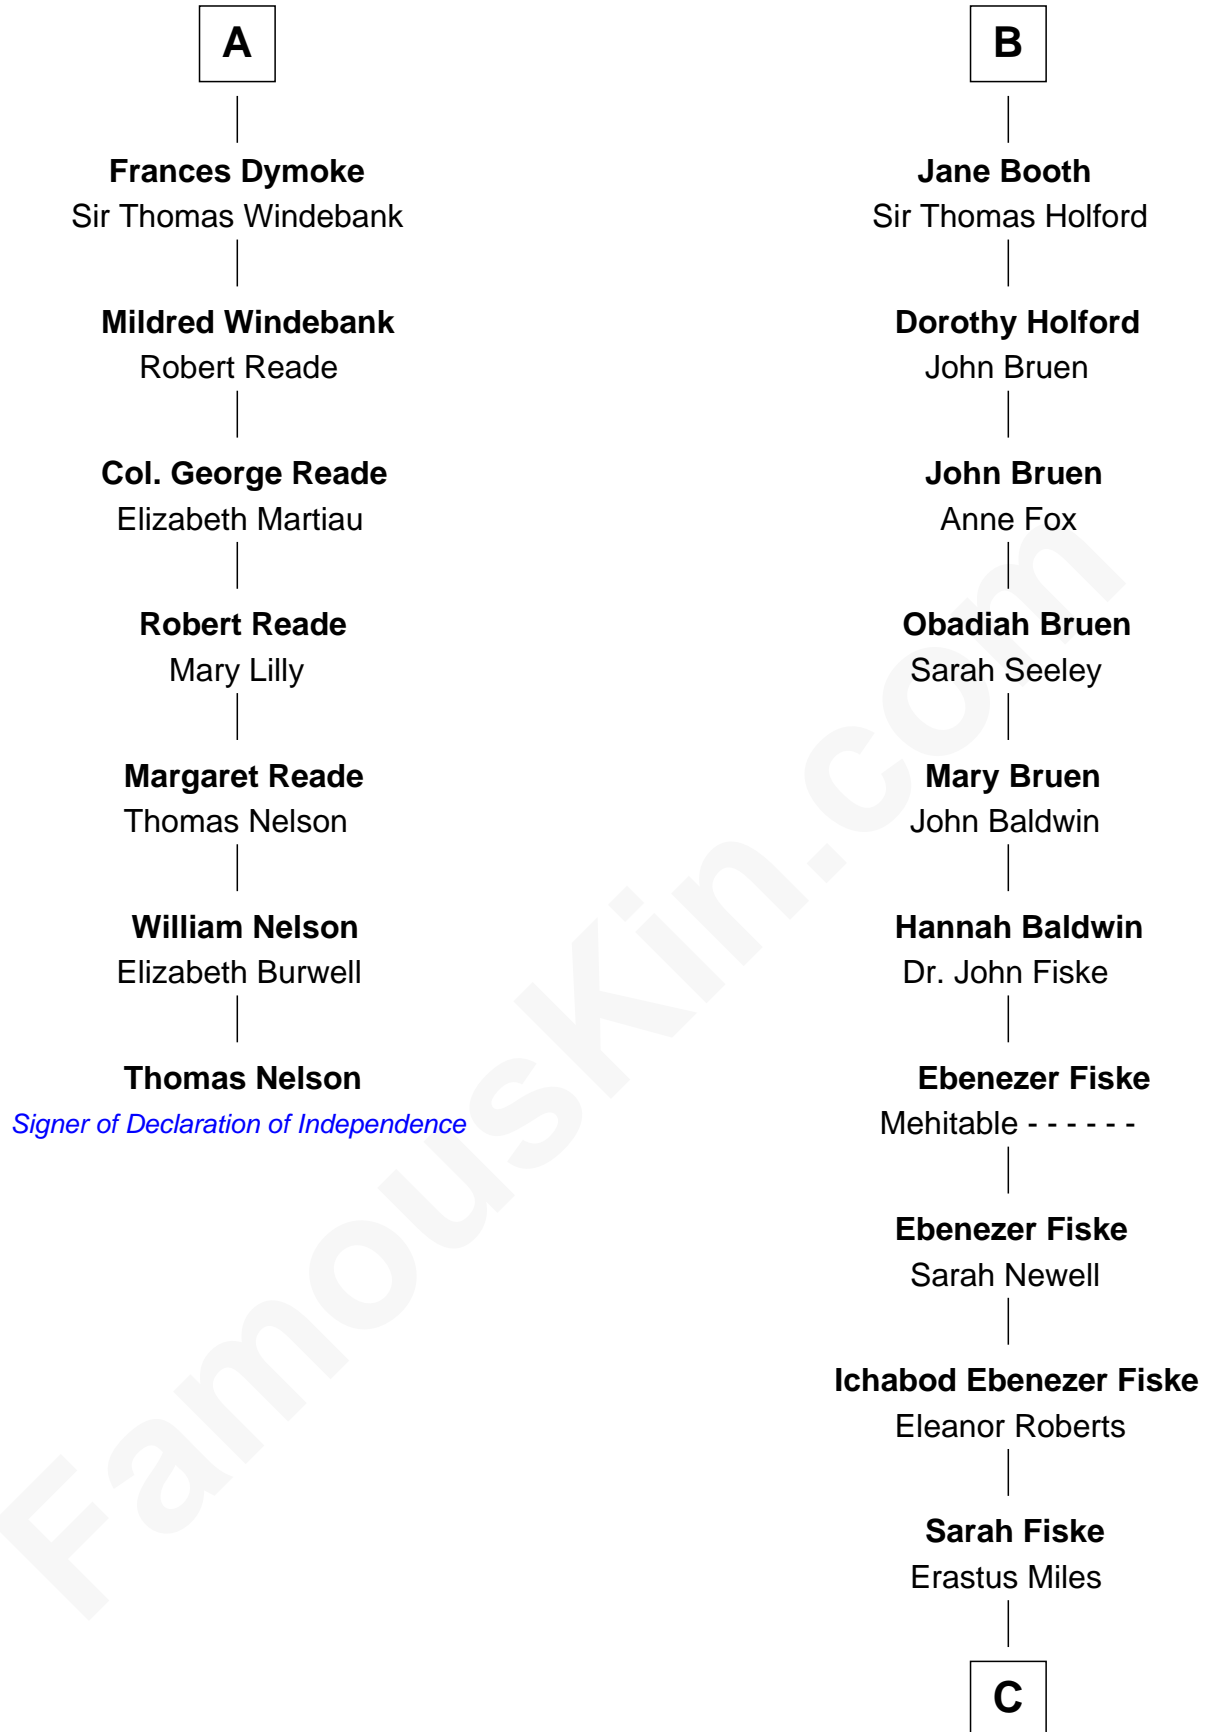

## Relationship Chart of

### Thomas Nelson

*Signer of the Declaration of Independence*

13th cousin 7 times removed of

### Christian Herter

*59th Governor of Massachusetts*

**C**

—  
**Archibald Miles**

Mary Treese  
—

**Mary Miles**

Christian Herter  
—

**Albert Herter**