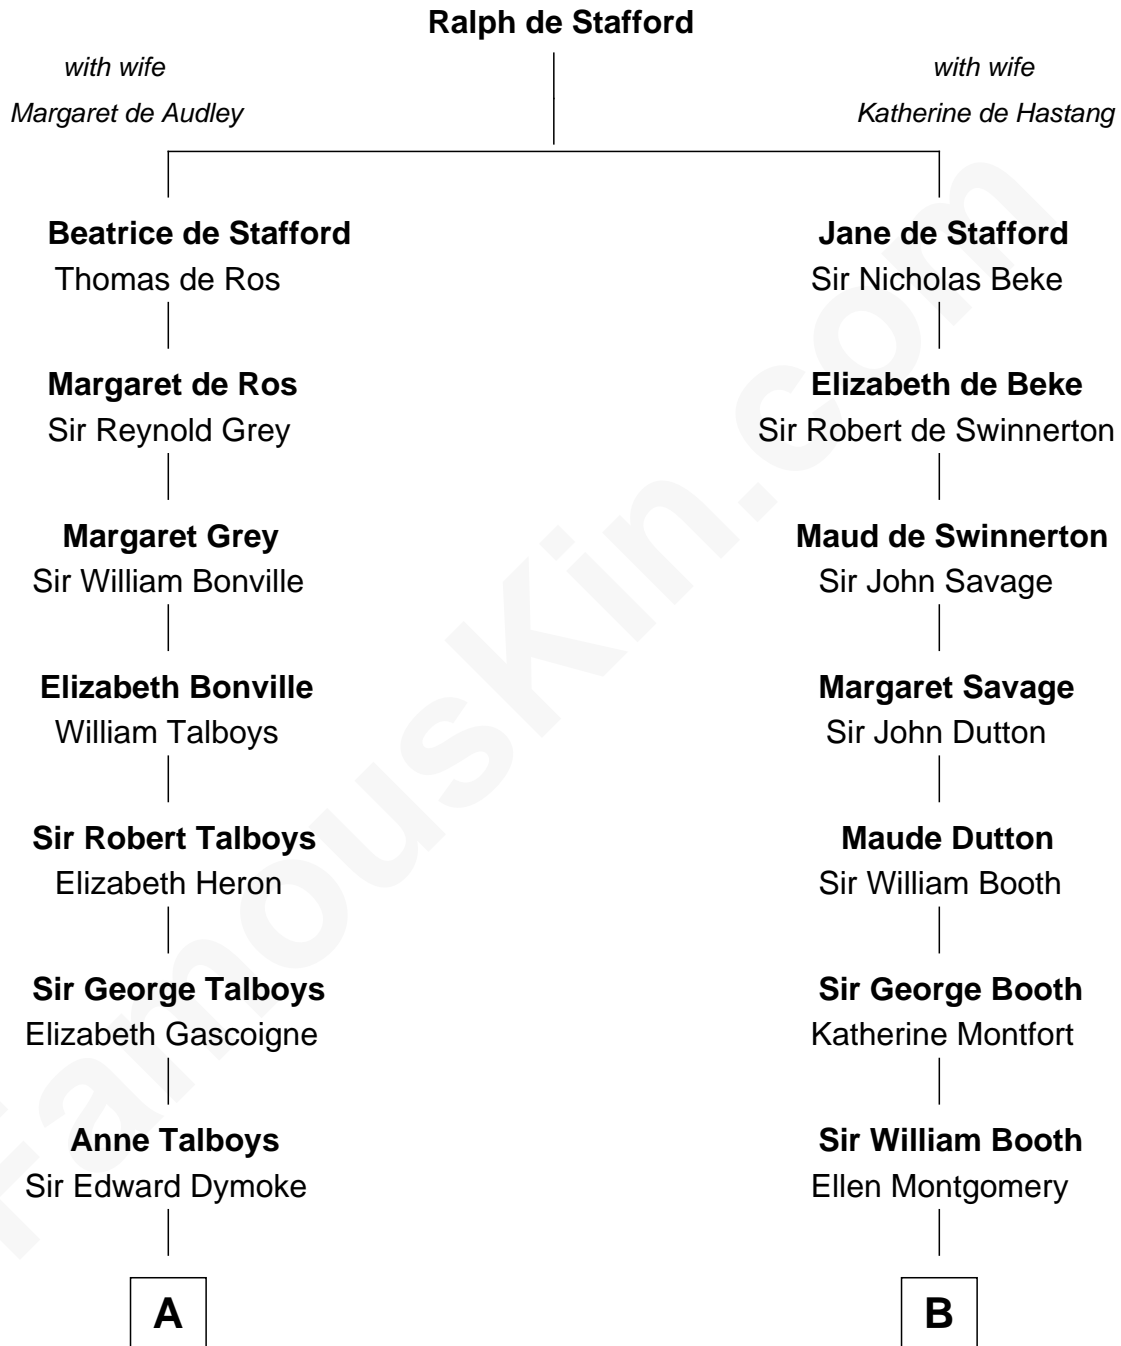

Christian Herter

59th Governor of Massachusetts