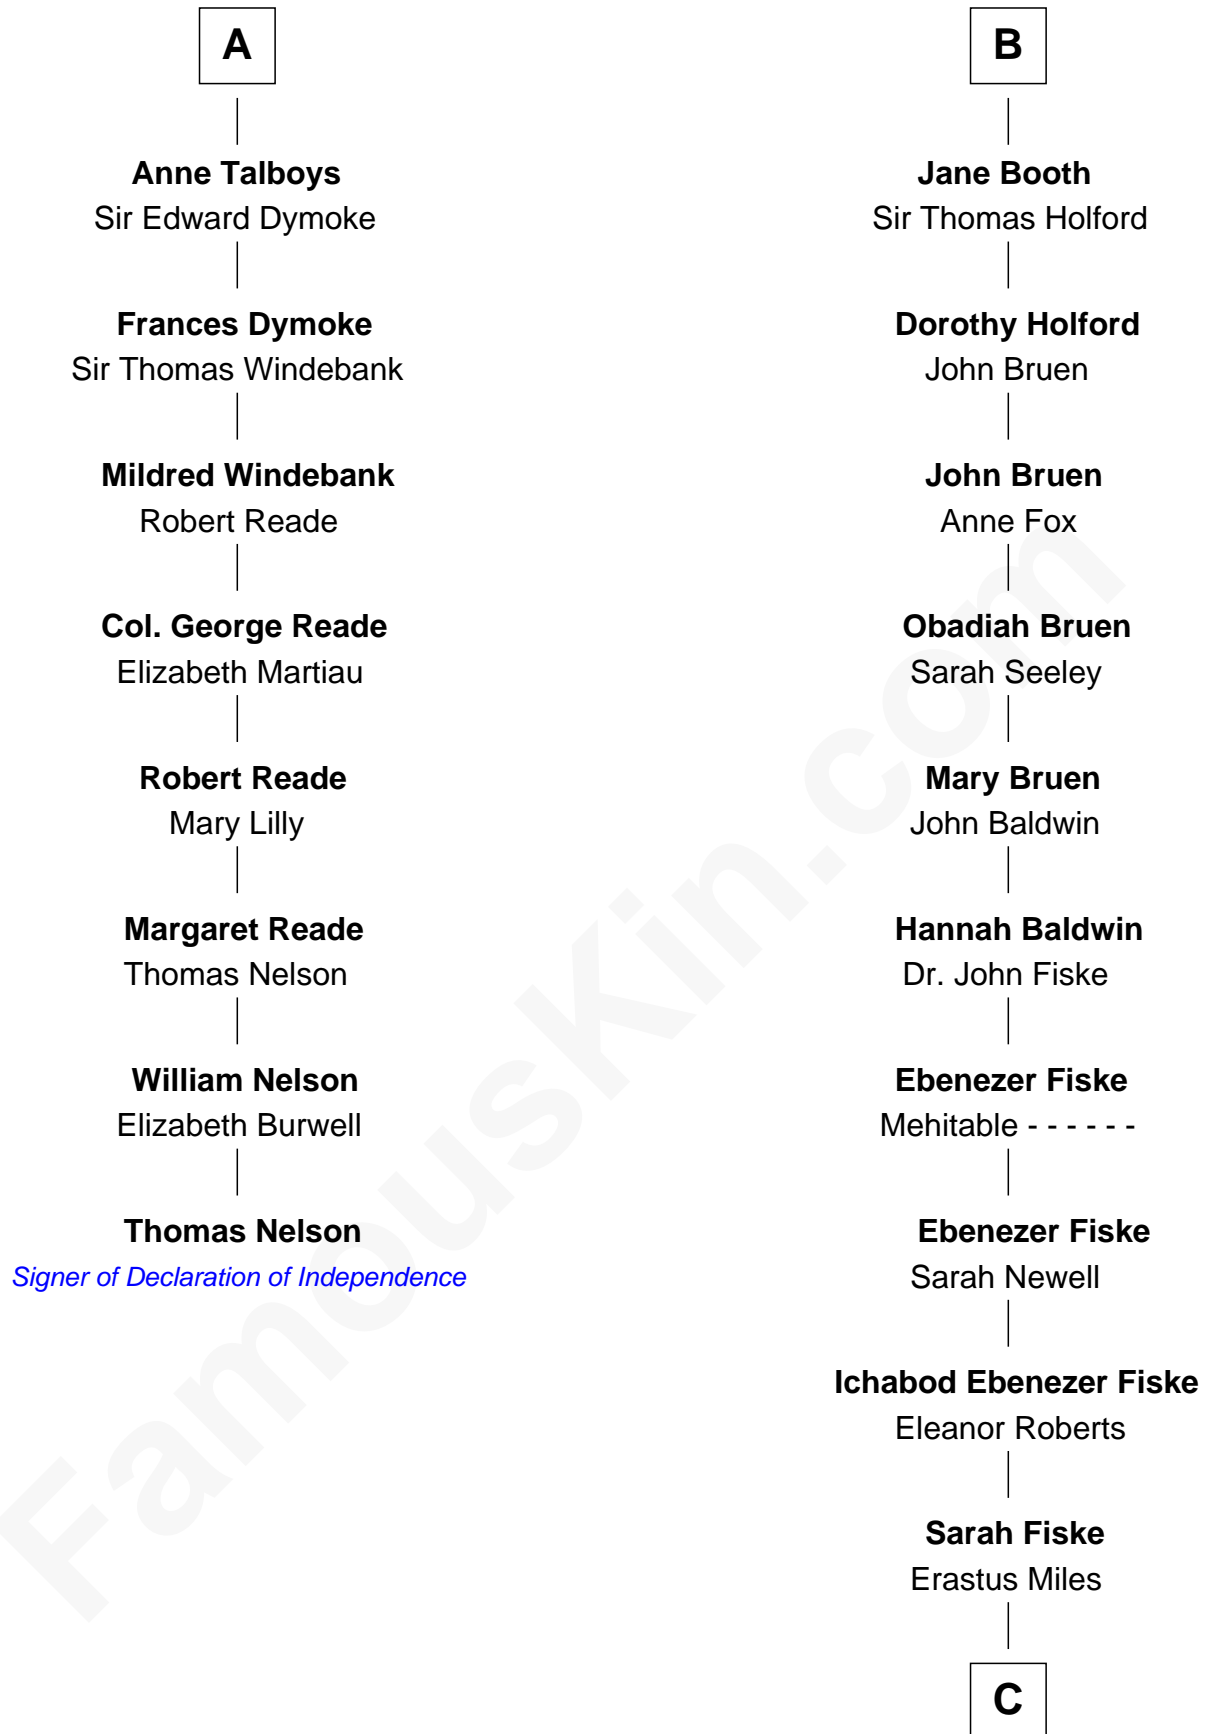

FamousKin.com

Relationship Chart of

Thomas Nelson

Signer of the Declaration of Independence

14th cousin 6 times removed of

Christian Herter

59th Governor of Massachusetts

Sir Robert de Holland

Maude la Zouche

C

—
Archibald Miles

Mary Treese

—
Mary Miles

Christian Herter

—
Albert Herter

Adele McGinnis