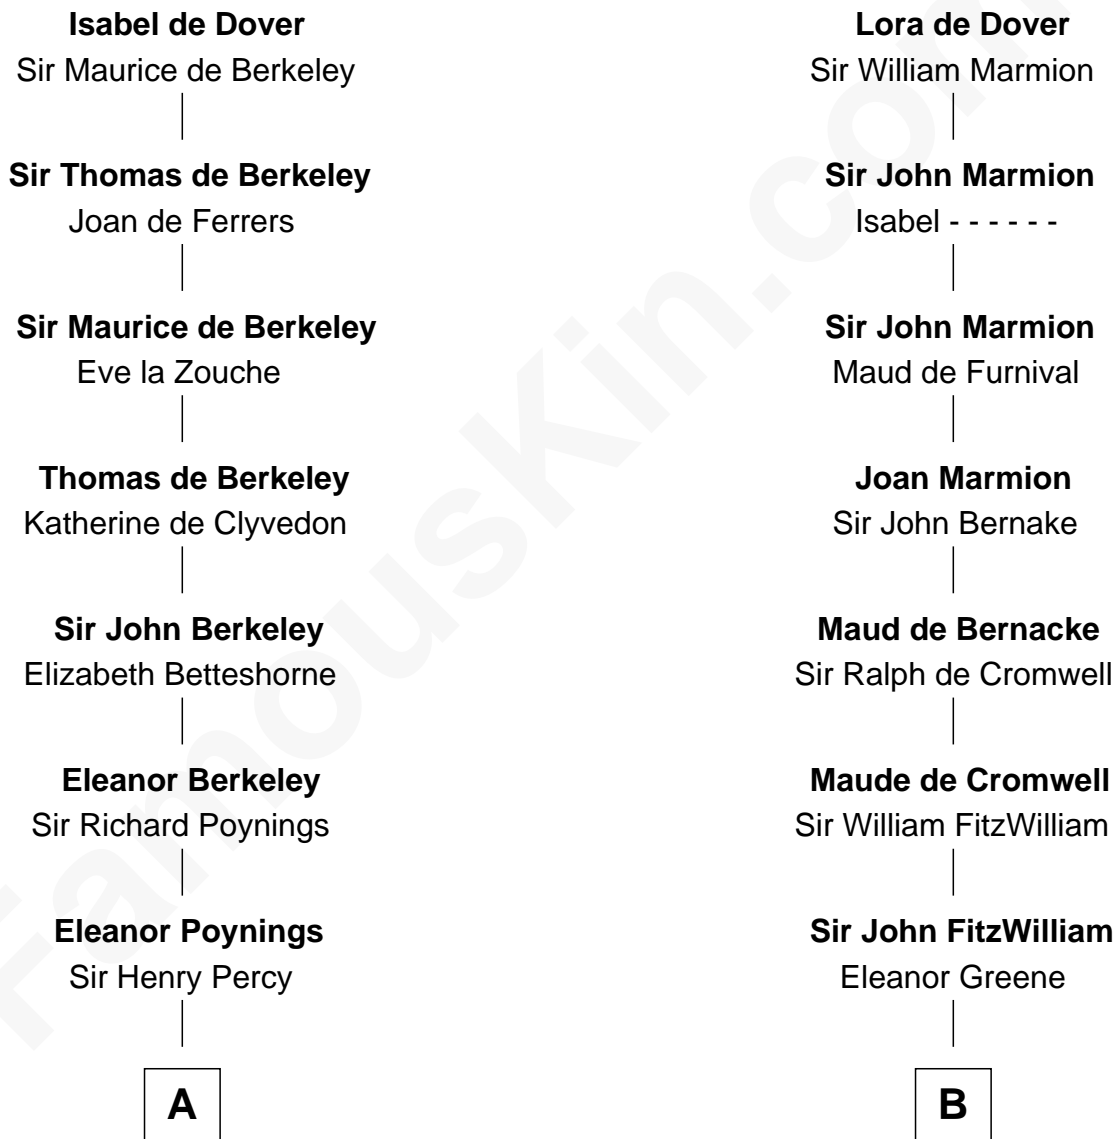

## Relationship Chart of

### Thomas Nelson

*Signer of the Declaration of Independence*

16th cousin 2 times removed of

### John Quincy Adams

*6th U.S. President*

**Sir Richard FitzRoy**

Rose de Dover

**C**

Abigail Quincy Smith

John Adams

John Quincy Adams