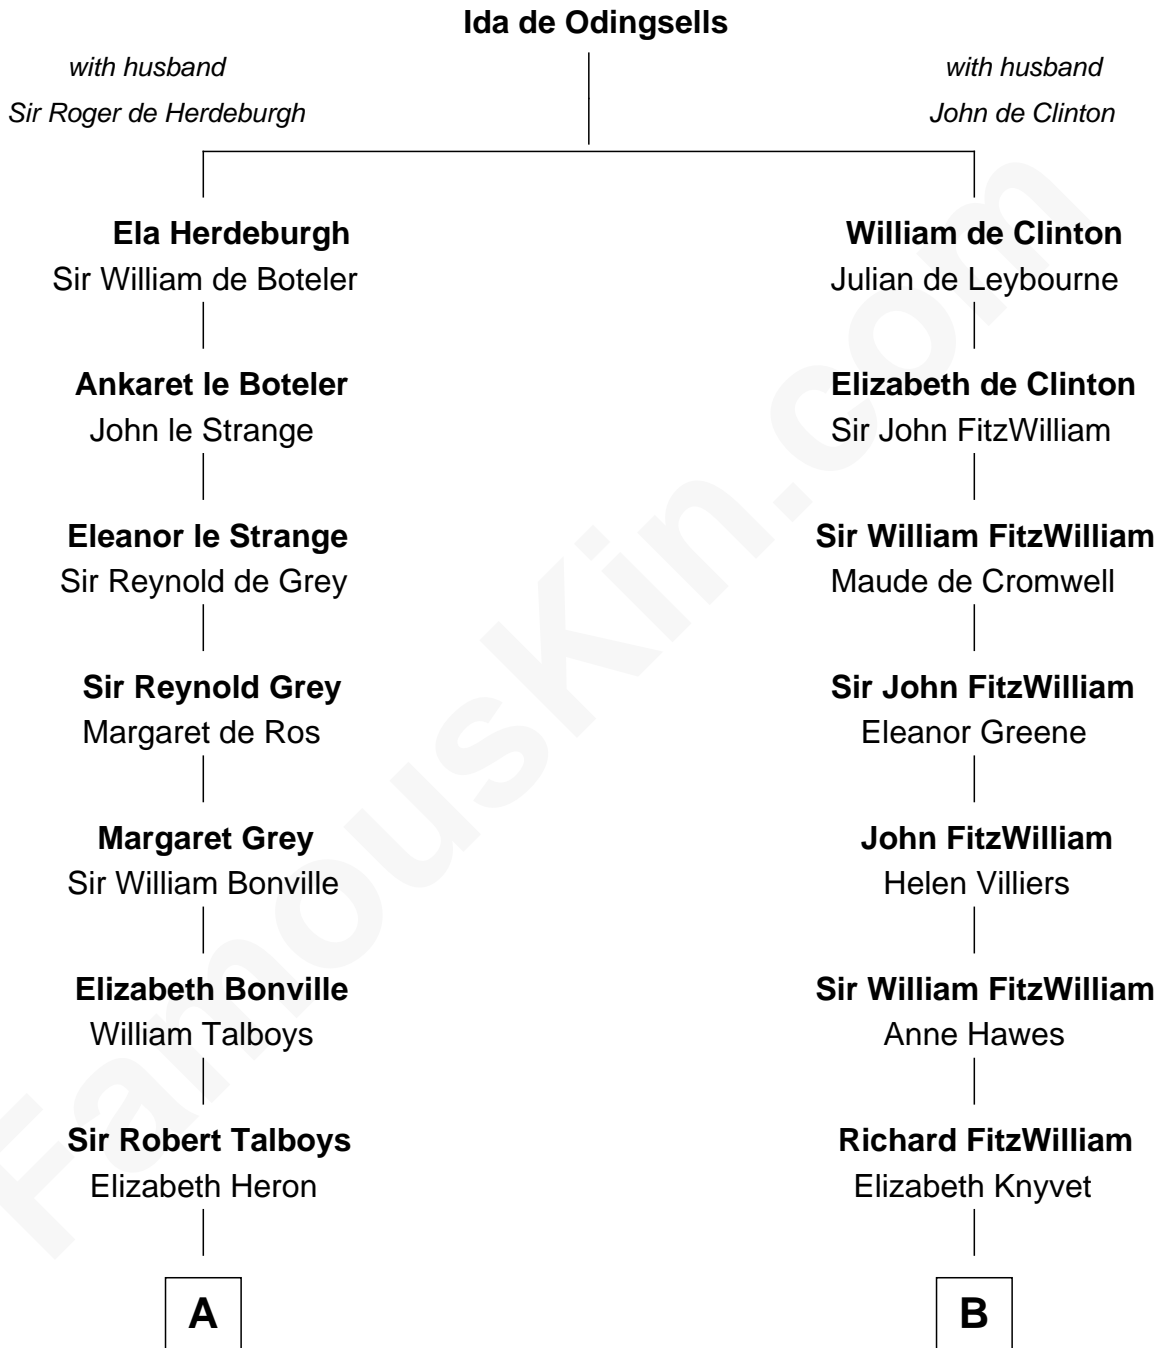

FamousKin.com Relationship Chart of

Thomas Nelson

Signer of the Declaration of Independence

15th cousin of

John Quincy Adams

6th U.S. President

A

Sir George Talboys
Elizabeth Gascoigne

Anne Talboys
Sir Edward Dymoke

Frances Dymoke
Sir Thomas Windebank

Mildred Windebank
Robert Reade

Col. George Reade
Elizabeth Martiau

Robert Reade
Mary Lilly

Margaret Reade
Thomas Nelson

William Nelson
Elizabeth Burwell