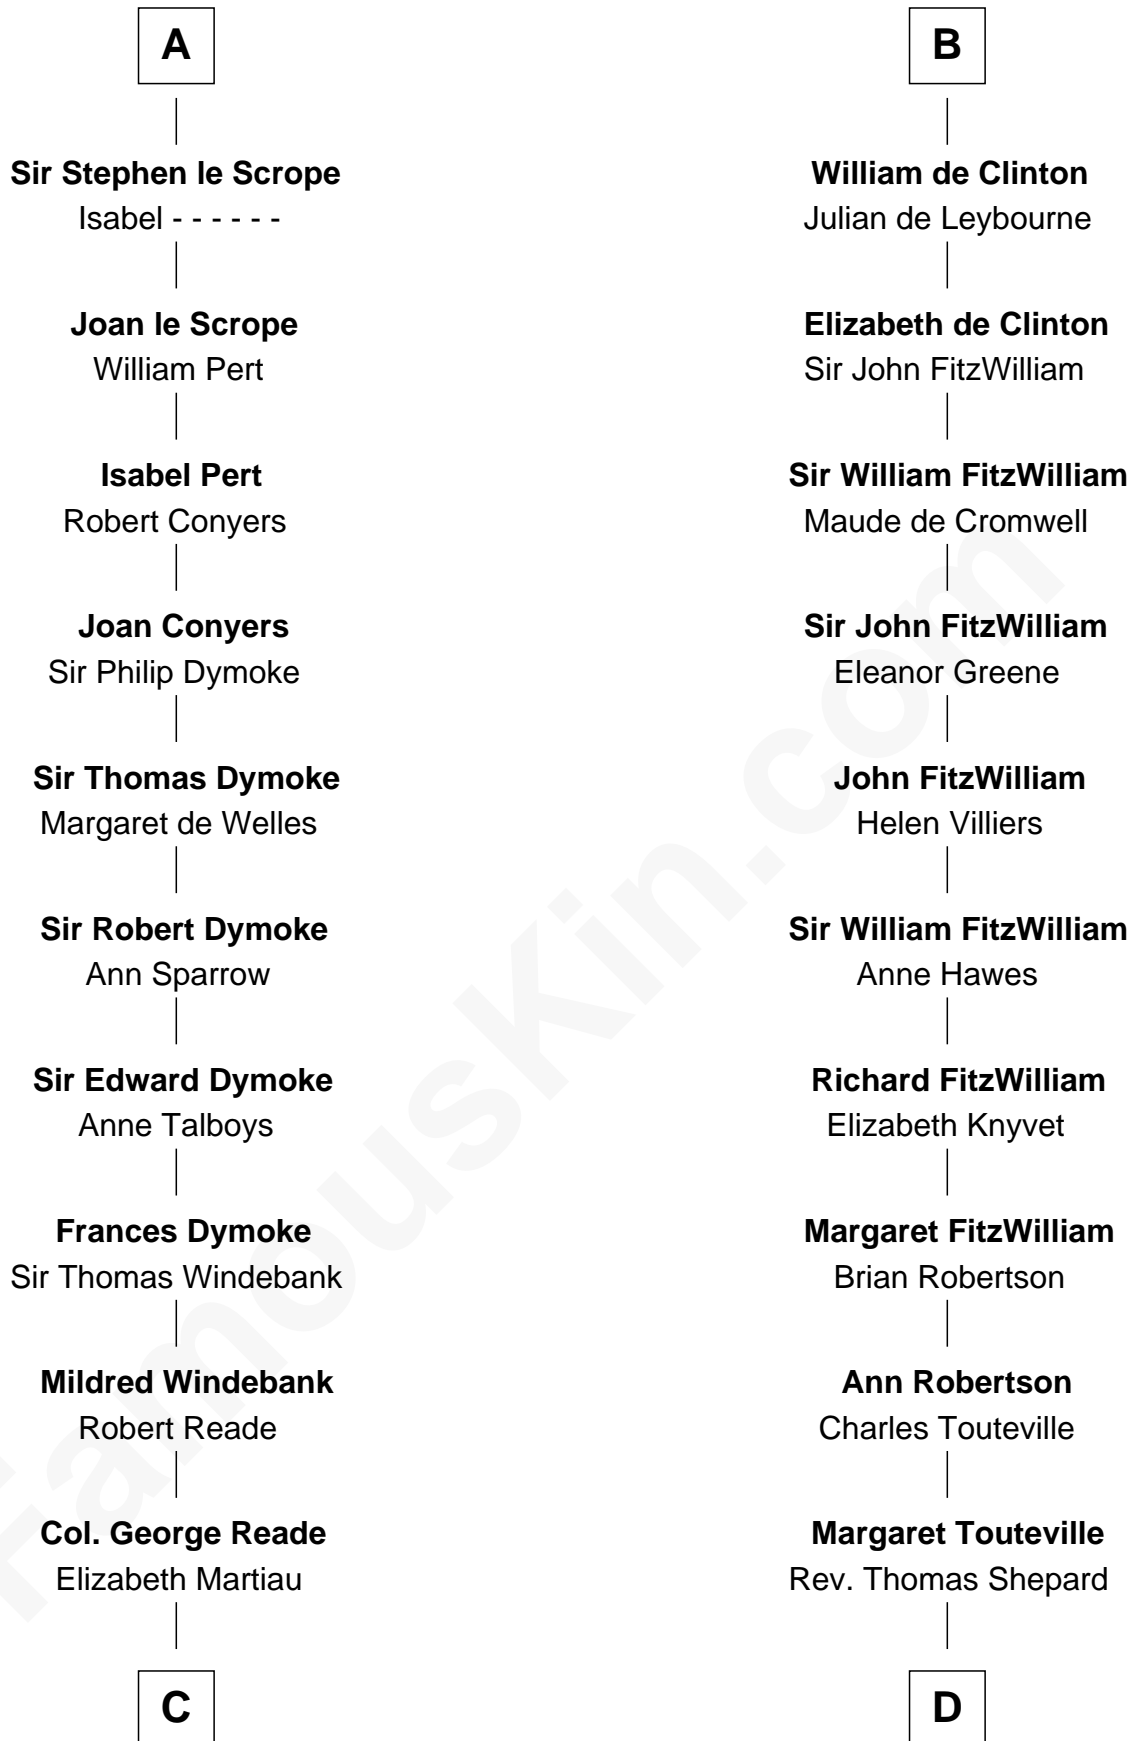

FamousKin.com

Relationship Chart of

Thomas Nelson

Signer of the Declaration of Independence

20th cousin 1 time removed of

Abigail (Smith) Adams

First Lady of President John Adams

C

Robert Reade

Mary Lilly

Margaret Reade

Thomas Nelson

William Nelson

Elizabeth Burwell

Thomas Nelson

Signer of Declaration of Independence