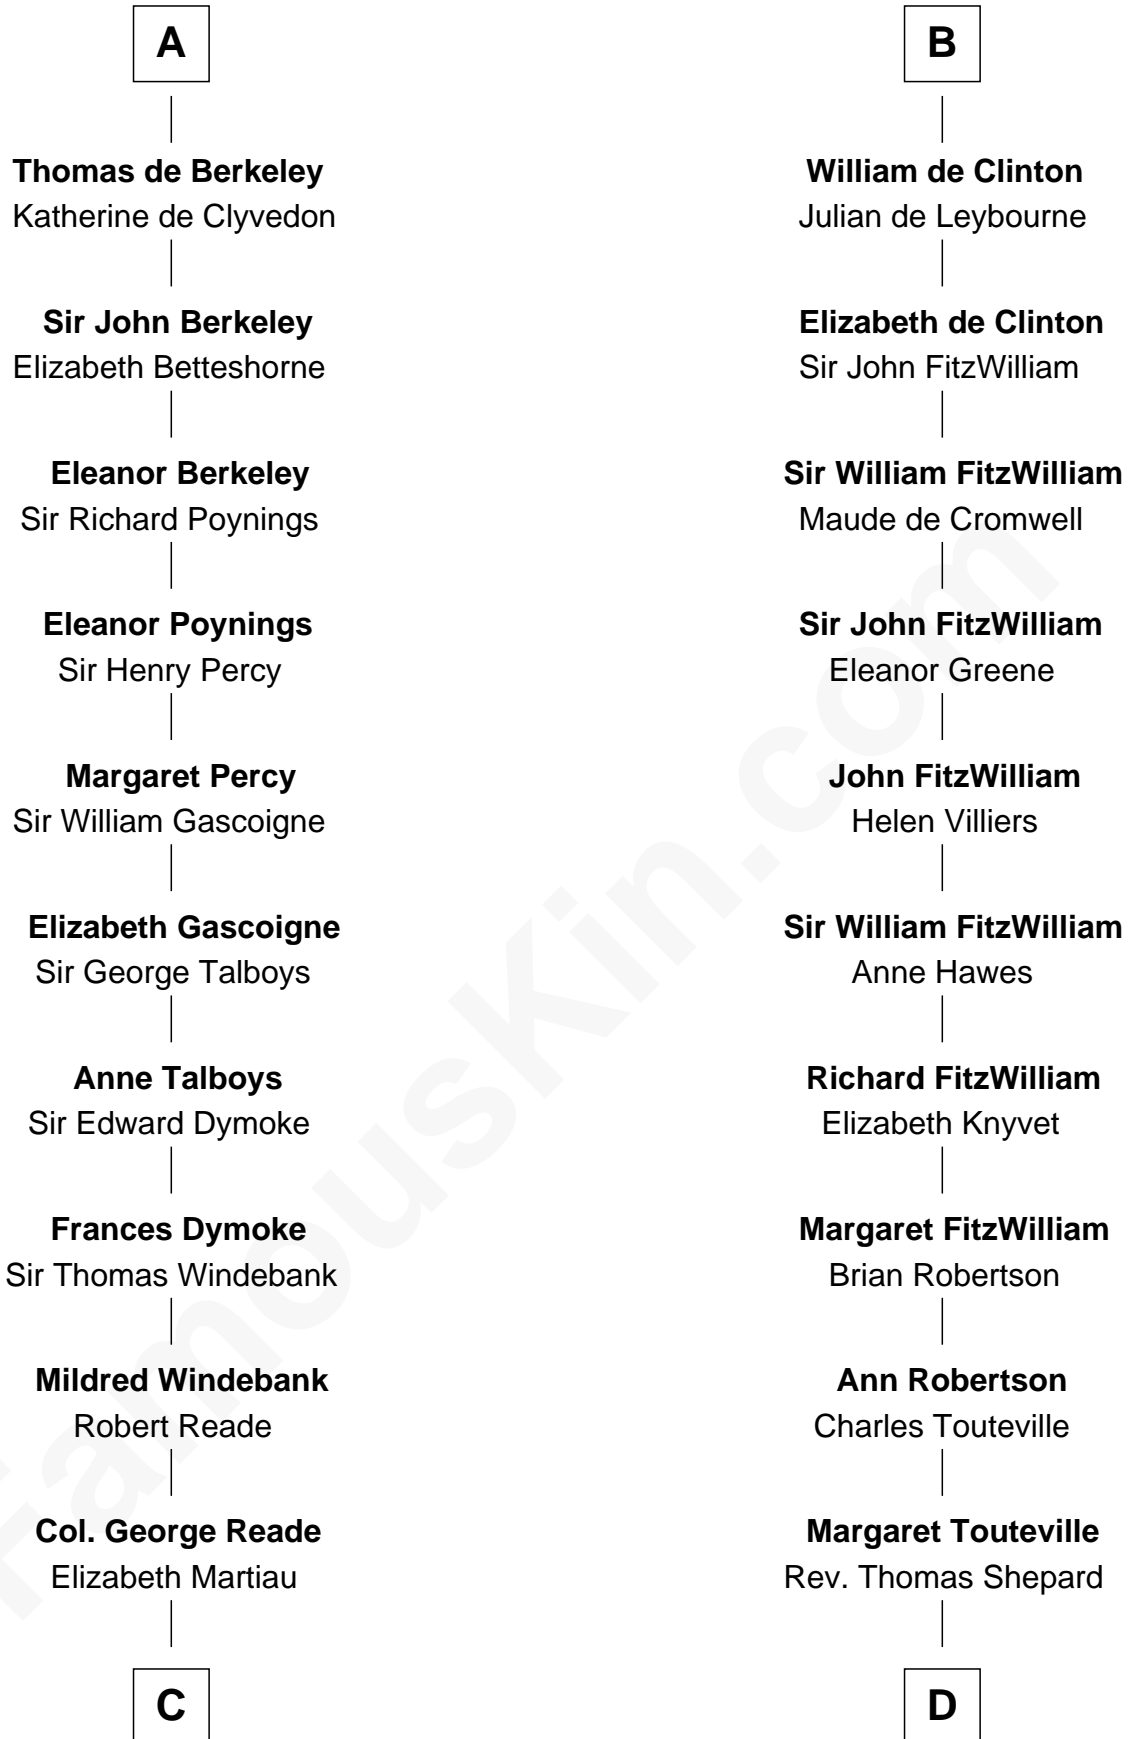

FamousKin.com

Relationship Chart of

Thomas Nelson

Signer of the Declaration of Independence

20th cousin 1 time removed of

Abigail (Smith) Adams

First Lady of President John Adams

Ralph de Gael

C

Robert Reade

Mary Lilly

Margaret Reade

Thomas Nelson

William Nelson

Elizabeth Burwell

Thomas Nelson