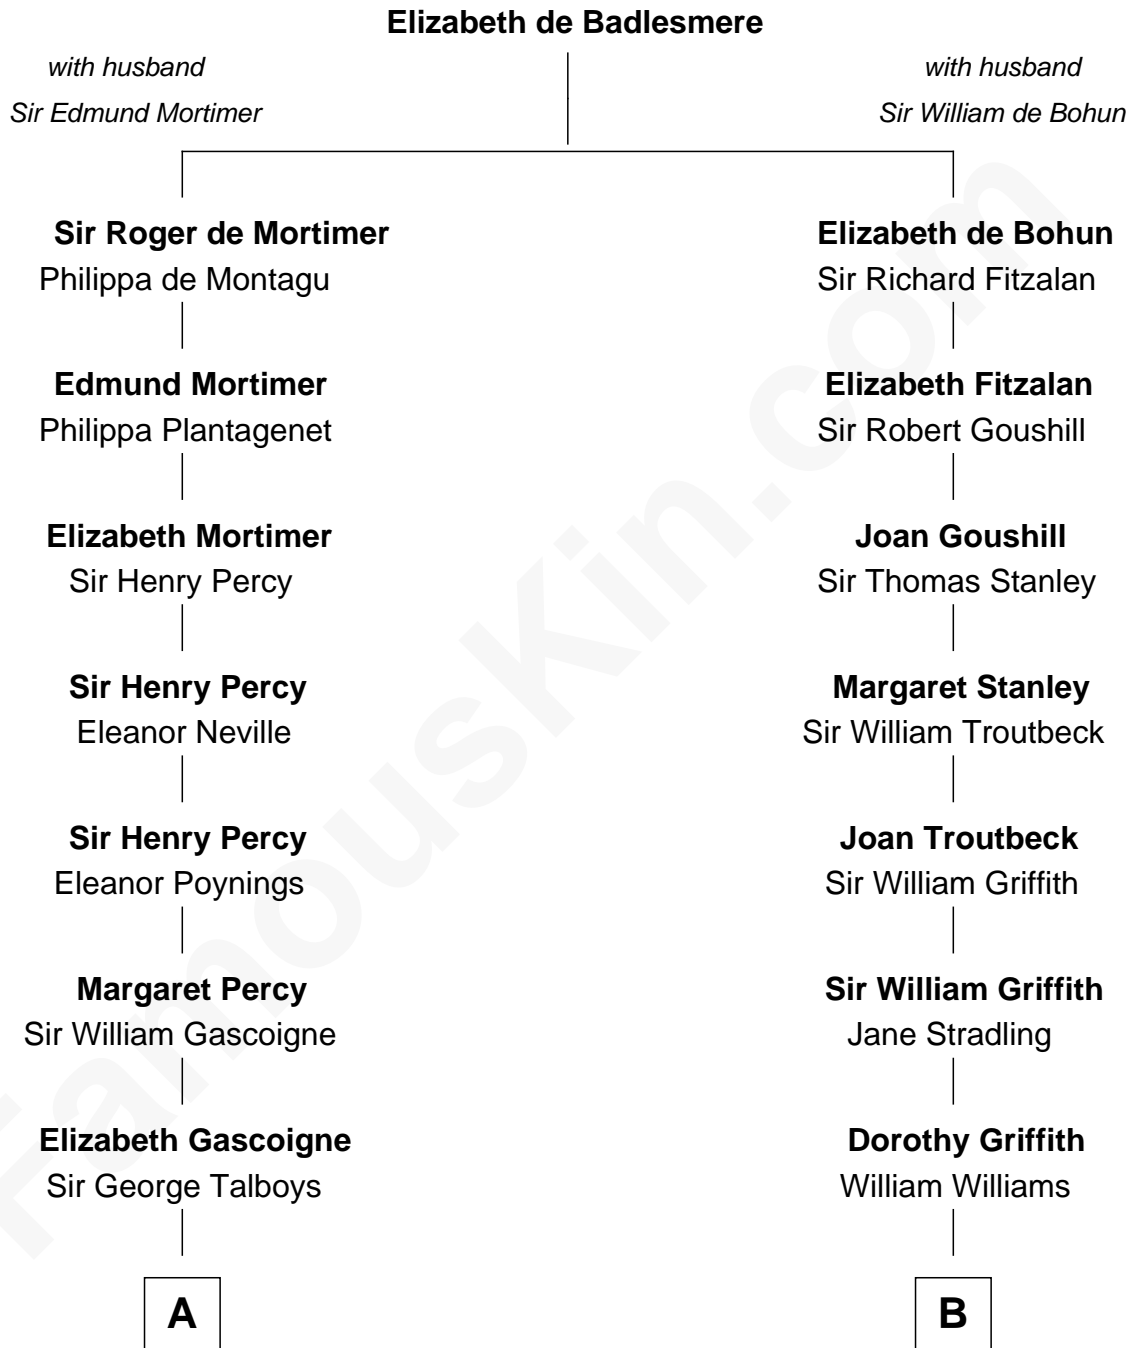

FamousKin.com

Relationship Chart of

Thomas Nelson

Signer of the Declaration of Independence

14th cousin of

Abigail (Smith) Adams

First Lady of President John Adams

A

Anne Talboys
Sir Edward Dymoke

Frances Dymoke
Sir Thomas Windebank

Mildred Windebank
Robert Reade

Col. George Reade
Elizabeth Martiau

Robert Reade
Mary Lilly

Margaret Reade
Thomas Nelson

William Nelson
Elizabeth Burwell