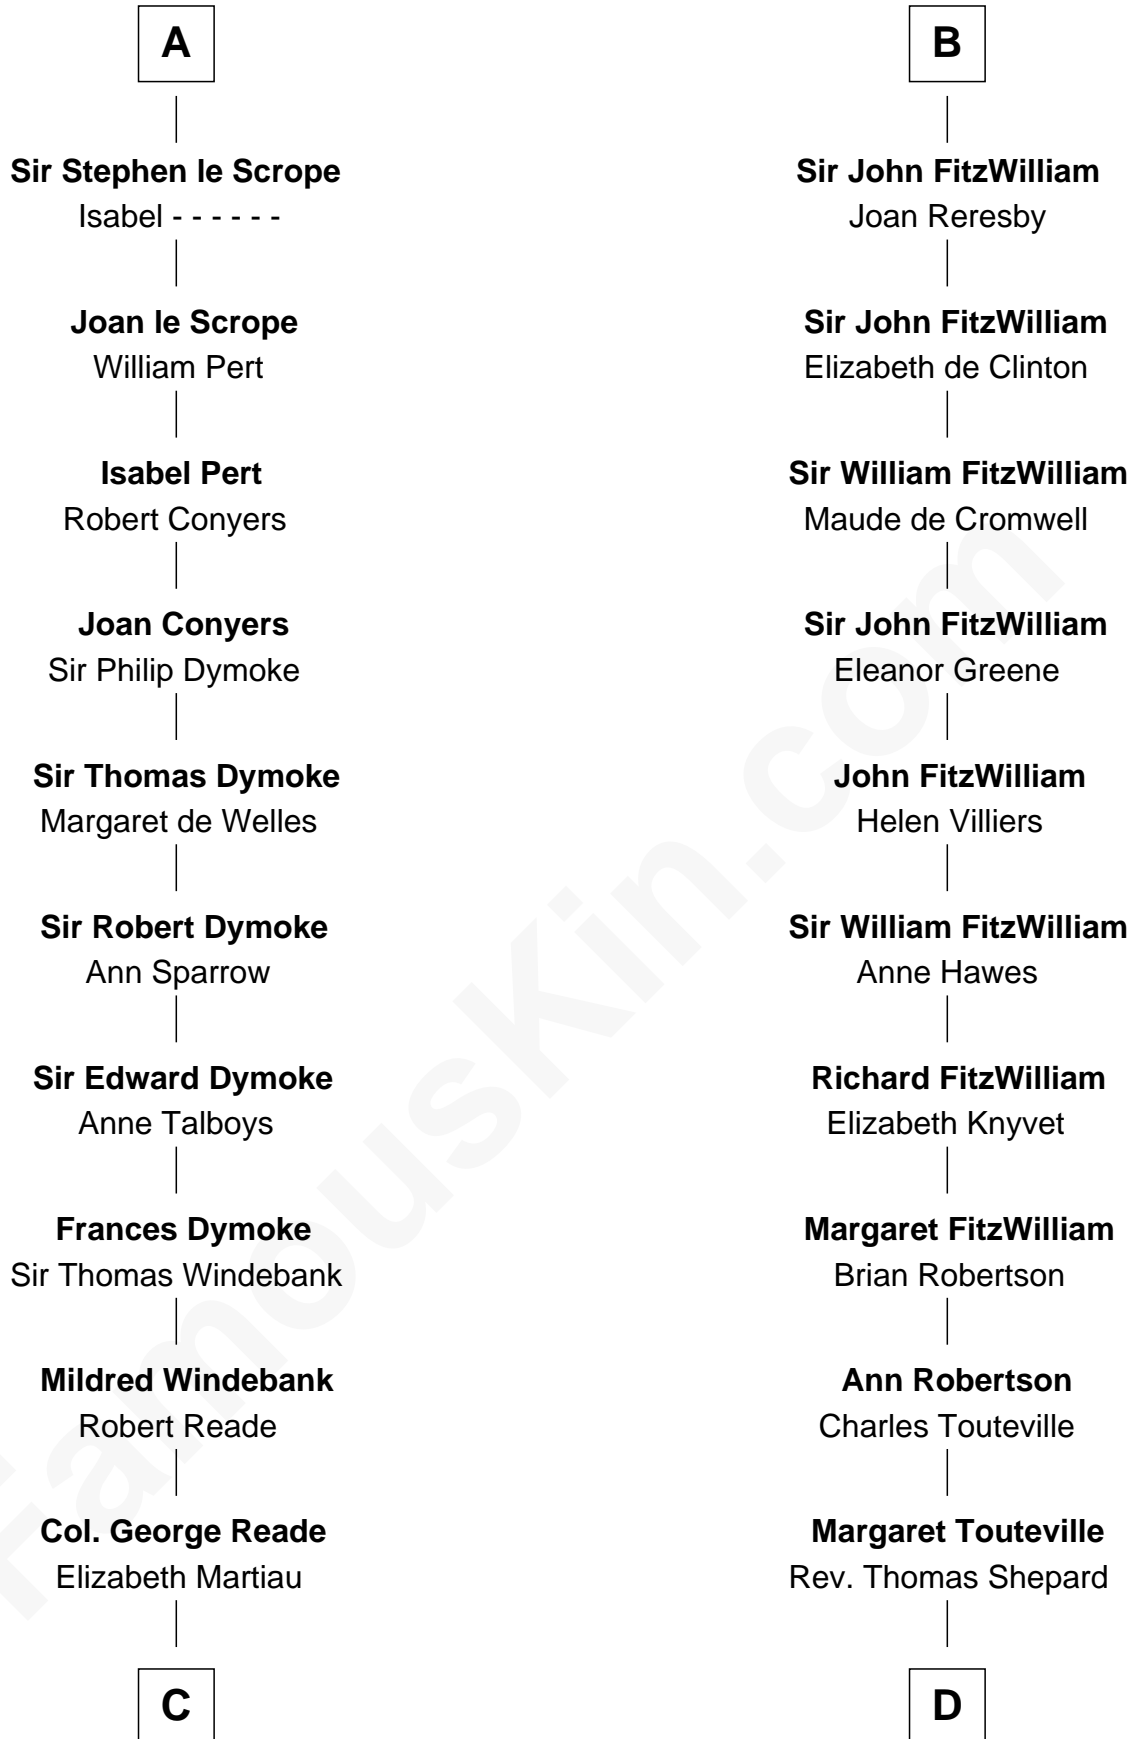

## Relationship Chart of

### Thomas Nelson

*Signer of the Declaration of Independence*

20th cousin 1 time removed of

### Abigail (Smith) Adams

*First Lady of President John Adams*

**C**

**Robert Reade**

Mary Lilly

**Margaret Reade**

Thomas Nelson

**William Nelson**