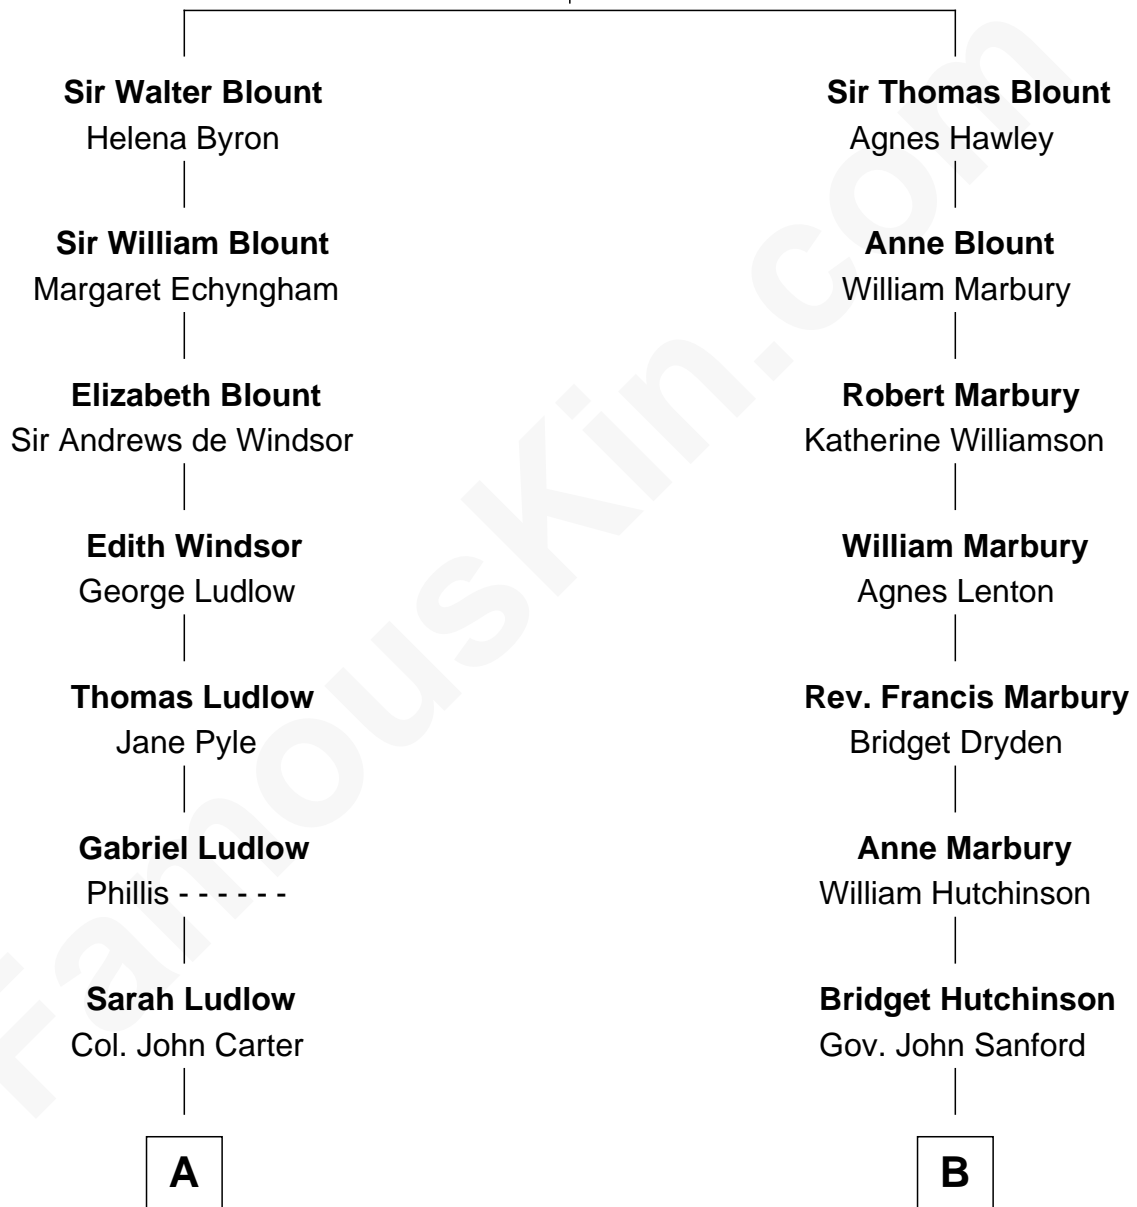

FamousKin.com

Relationship Chart of

Thomas Nelson

Signer of the Declaration of Independence

10th cousin 7 times removed of

Ted Danson

TV Actor - "Cheers", "CSI"

Sir Thomas Blount
Margaret de Gresley

A

Col. Robert Carter

Judith Armistead

Elizabeth Carter

Nathaniel Burwell

Elizabeth Burwell

William Nelson

Thomas Nelson