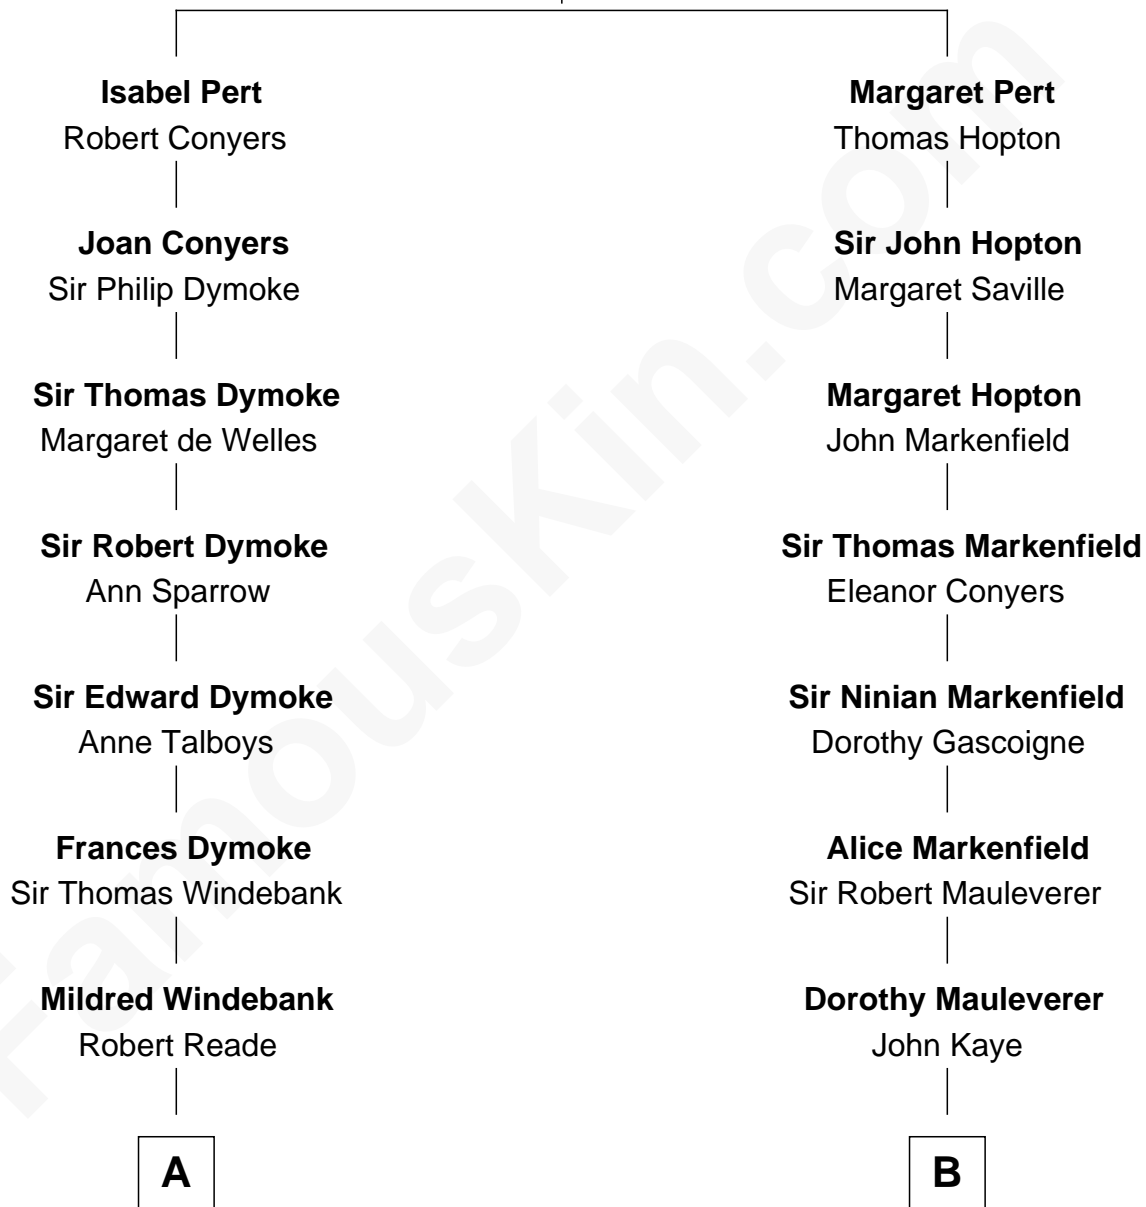

## Relationship Chart of

### Thomas Nelson

*Signer of the Declaration of Independence*

**11th cousin 9 times removed of**

**Ted Danson**

*TV Actor - "Cheers", "CSI"*

**William Pert**  
Joan le Scrope

C

**William Mercer Allen**  
Virginia Reakirt Thompson

**Anna Louise Allen**  
Edward Bridge Danson

**Edward Bridge Danson**  
Jessica Harriet MacMaster

**Ted Danson**

*TV Actor - "Cheers", "CSI"*