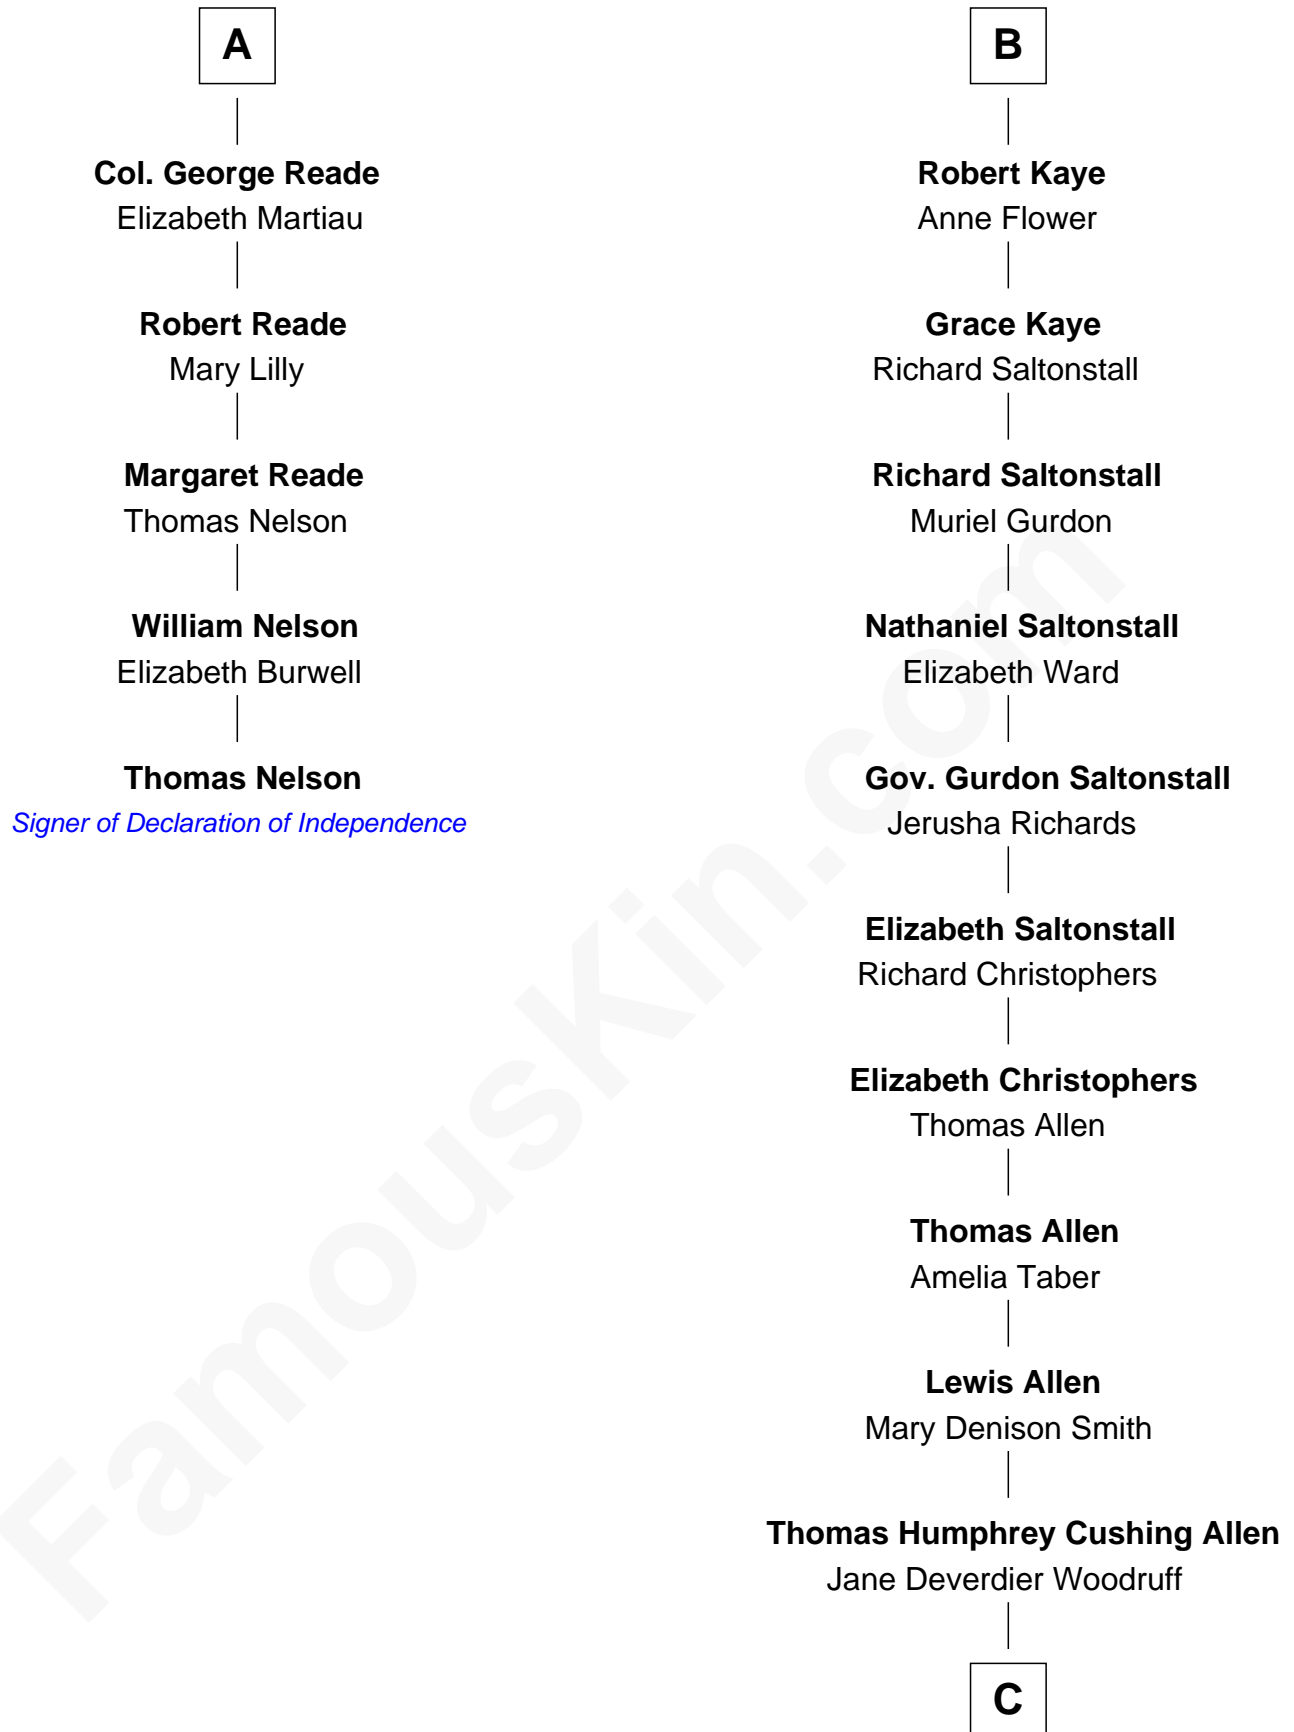

## Relationship Chart of

### Thomas Nelson

*Signer of the Declaration of Independence*

**11th cousin 9 times removed of**

**Ted Danson**

*TV Actor - "Cheers", "CSI"*

**William Pert**  
Joan le Scrope

C

**William Mercer Allen**  
Virginia Reakirt Thompson

**Anna Louise Allen**  
Edward Bridge Danson

**Edward Bridge Danson**  
Jessica Harriet MacMaster

**Ted Danson**

*TV Actor - "Cheers", "CSI"*