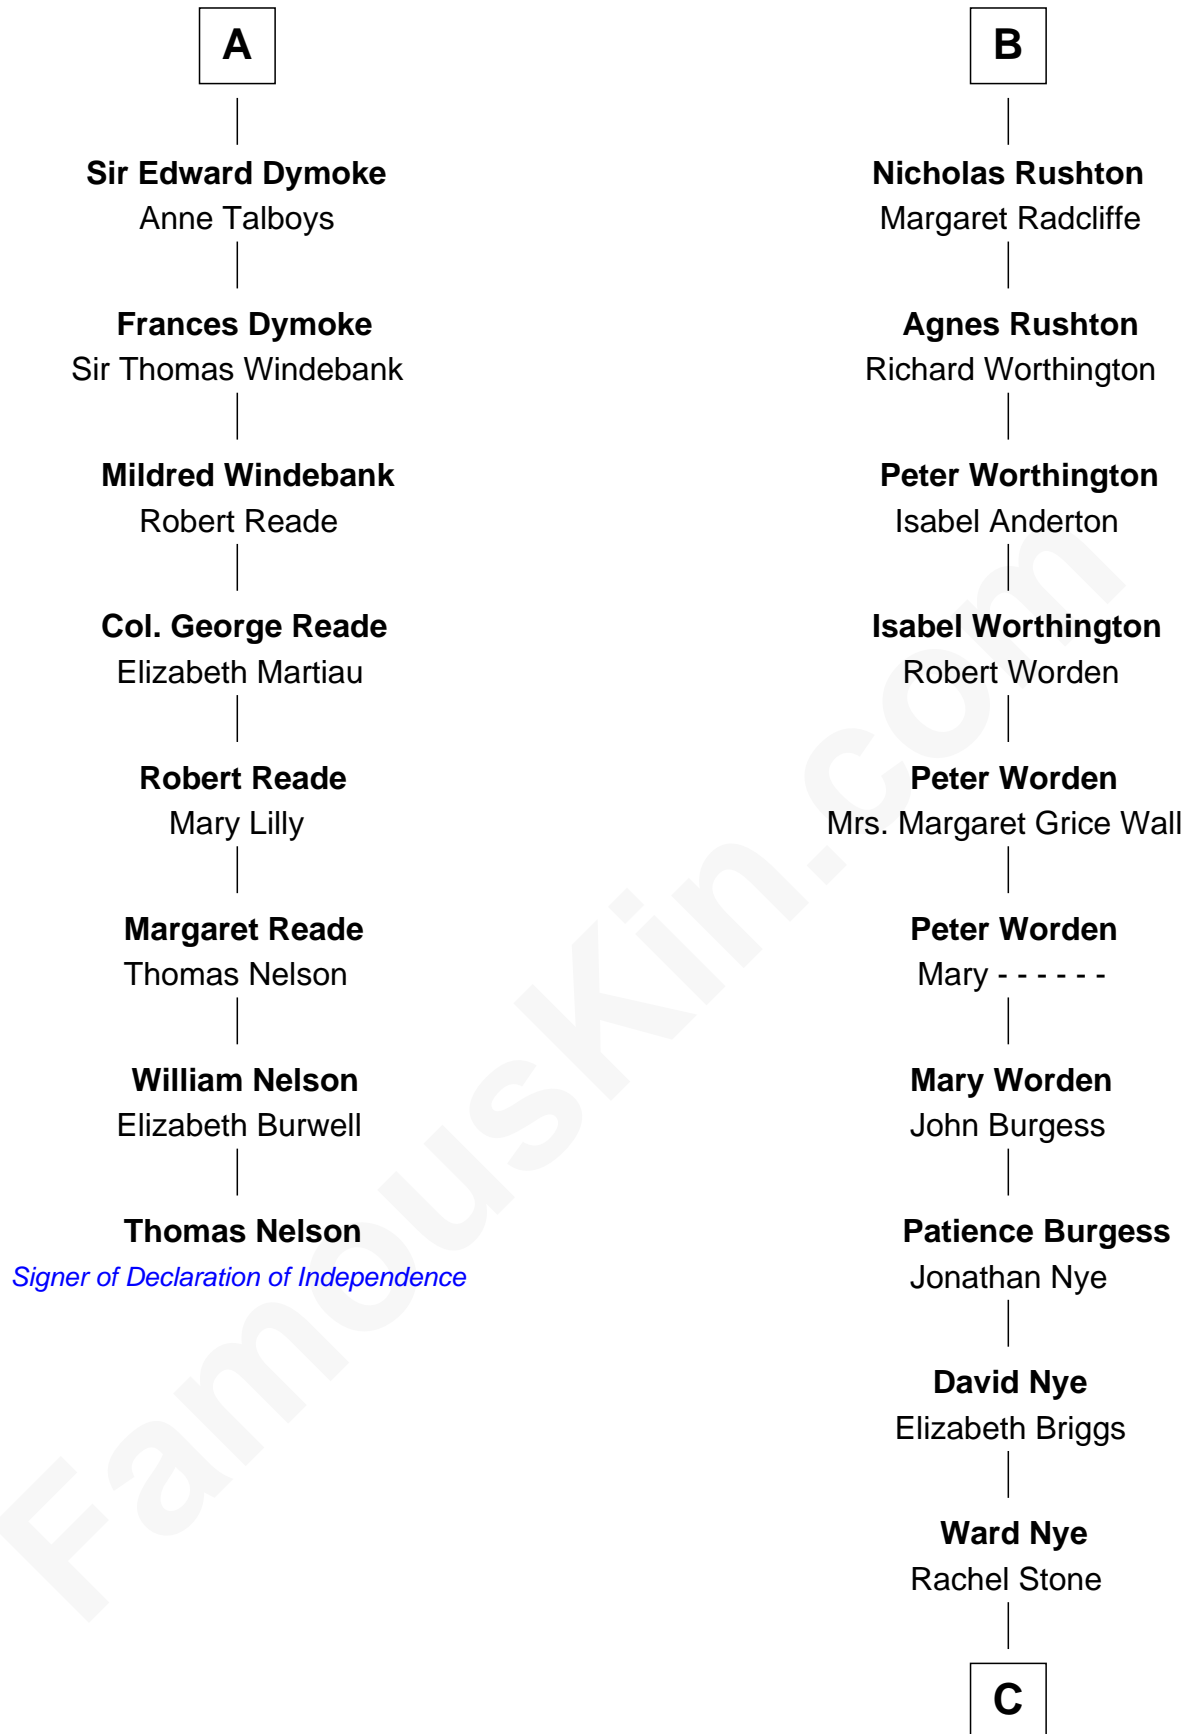

FamousKin.com

Relationship Chart of

Thomas Nelson

Signer of the Declaration of Independence

14th cousin 7 times removed of

Bill Nye

TV's *The Science Guy*

C

Jonas Ward Nye

Polly Blodgett

Luther Blodgett Nye

Helen Sophia Puffer

Luther Bertram Nye

Minnie Wheatley Farr

Edwin Darby Nye

Dr. Jacqueline Blanche Jenkins