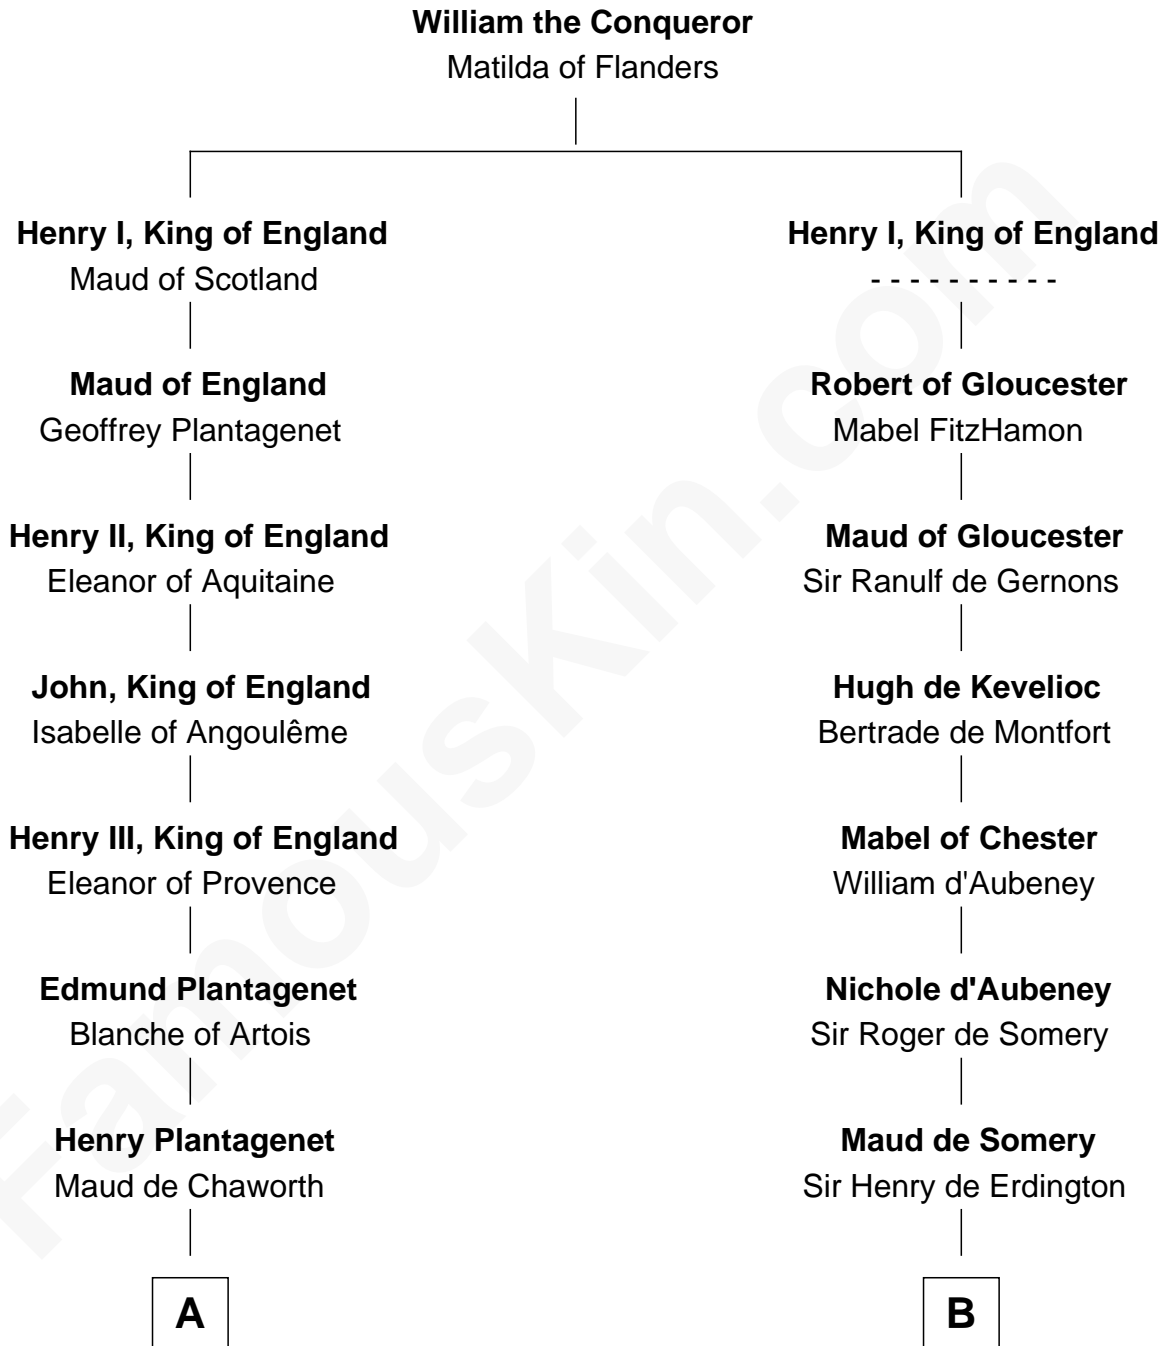

FamousKin.com Relationship Chart of

Thomas Nelson

Signer of the Declaration of Independence

21st cousin of

John Hancock

Signer of the Declaration of Independence

C

Col. George Reade

Elizabeth Martiau

Robert Reade

Mary Lilly

Margaret Reade

Thomas Nelson

William Nelson

Elizabeth Burwell

Thomas Nelson