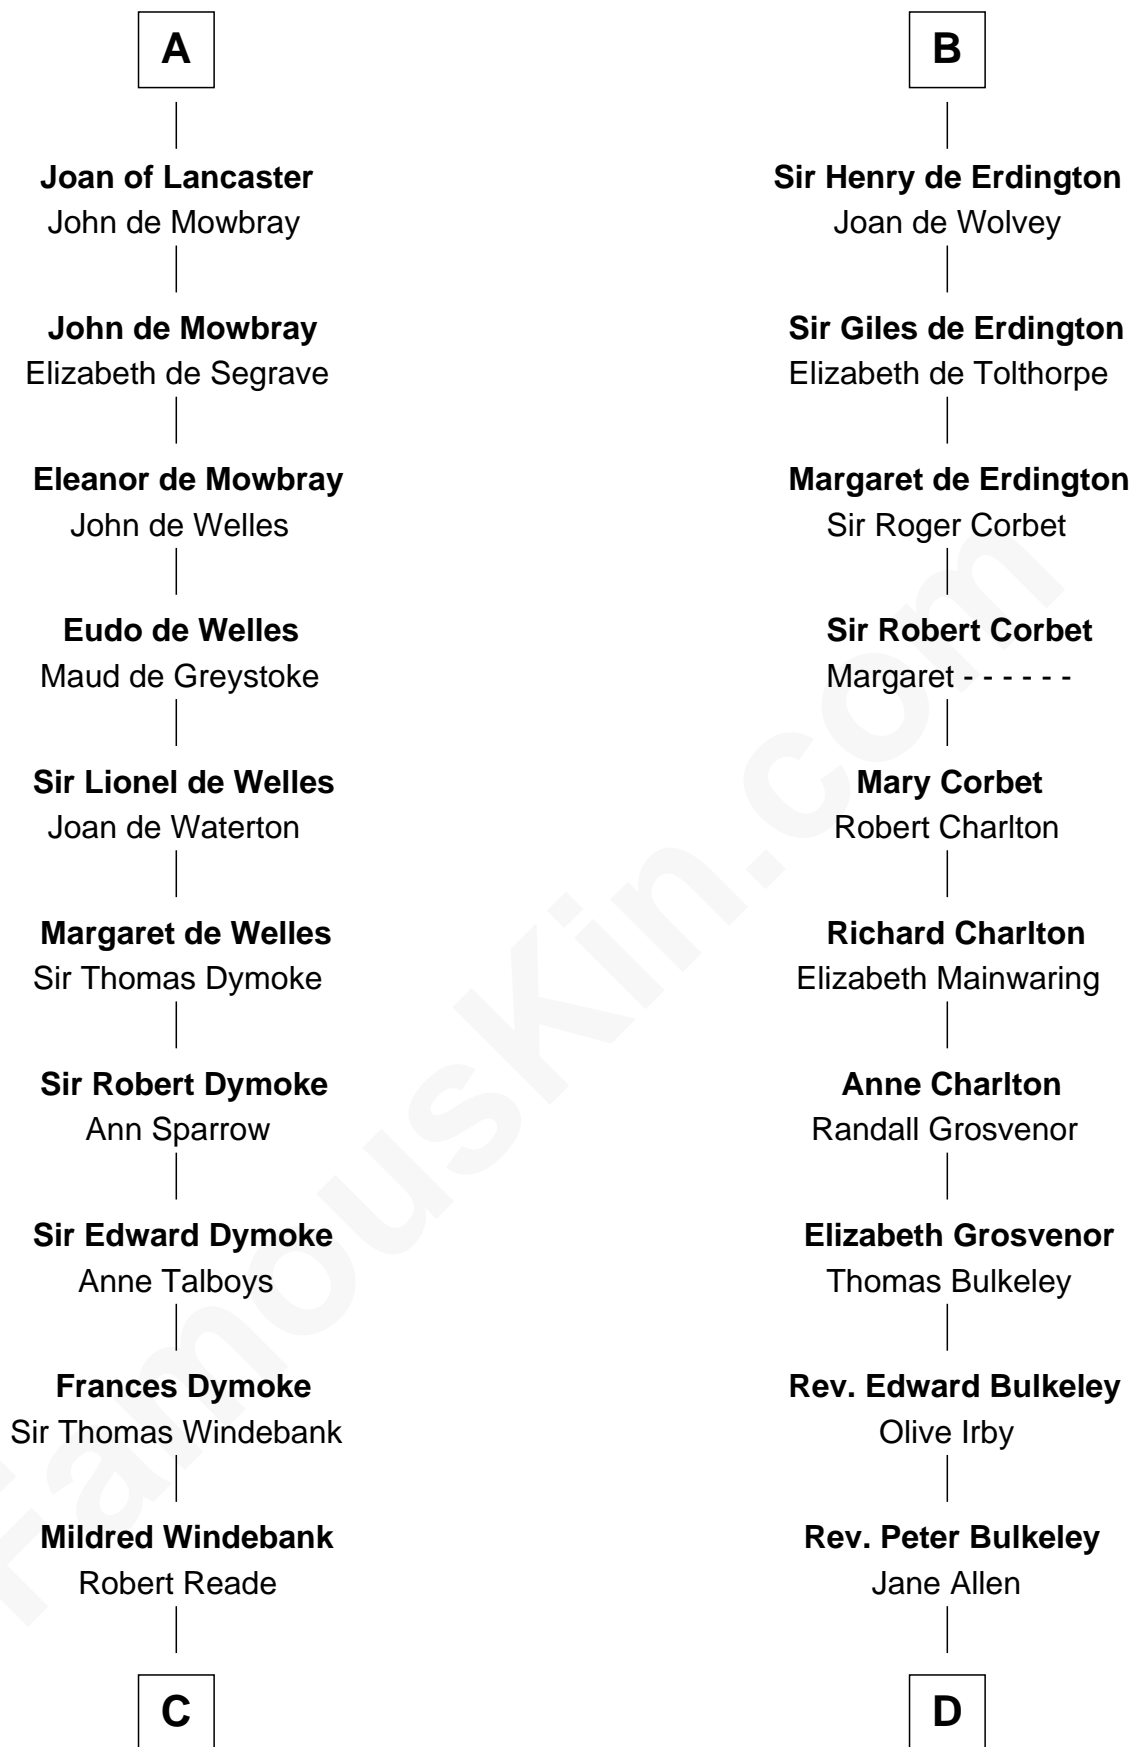

FamousKin.com Relationship Chart of

Thomas Nelson

Signer of the Declaration of Independence

21st cousin of

John Hancock

Signer of the Declaration of Independence

C

Col. George Reade

Elizabeth Martiau

Robert Reade

Mary Lilly

Margaret Reade

Thomas Nelson

William Nelson

Elizabeth Burwell

Thomas Nelson