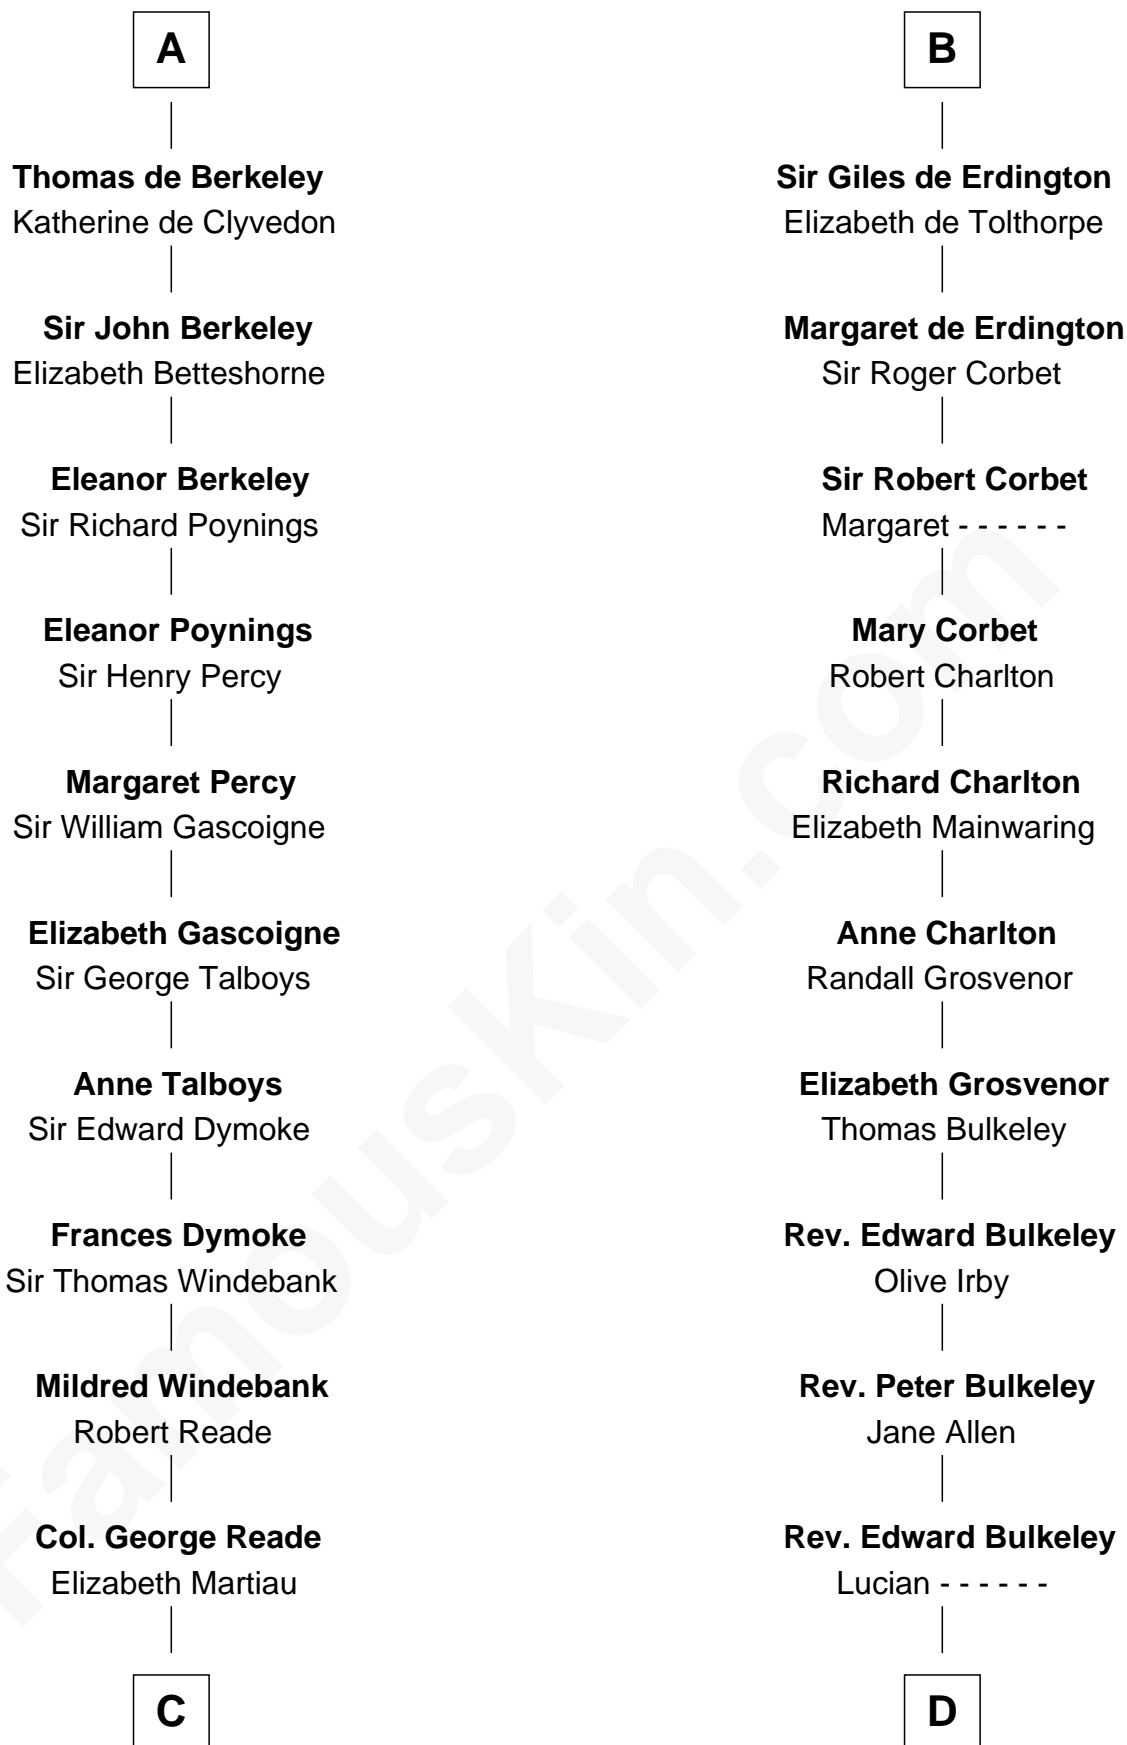

FamousKin.com Relationship Chart of

Thomas Nelson

Signer of the Declaration of Independence

20th cousin of

John Hancock

Signer of the Declaration of Independence

C

Robert Reade

Mary Lilly

Margaret Reade

Thomas Nelson

William Nelson

Elizabeth Burwell

Thomas Nelson

Signer of Declaration of Independence

D