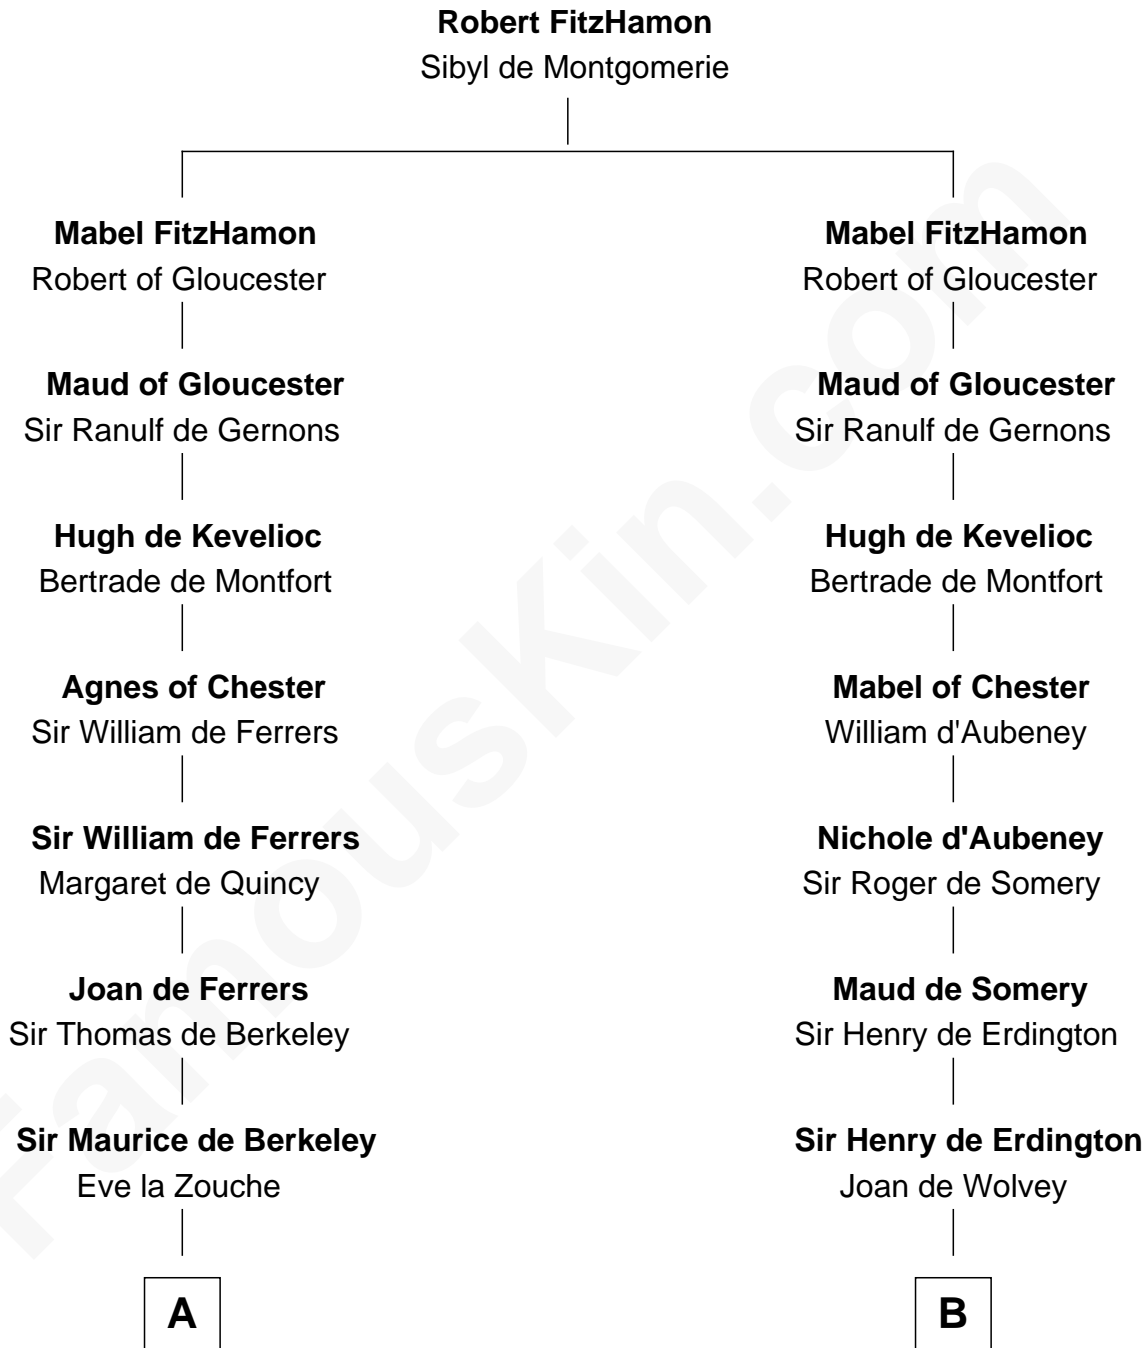

FamousKin.com Relationship Chart of

Thomas Nelson

Signer of the Declaration of Independence

20th cousin of

John Hancock

Signer of the Declaration of Independence

C

Robert Reade

Mary Lilly

Margaret Reade

Thomas Nelson

William Nelson

Elizabeth Burwell

Thomas Nelson

Signer of Declaration of Independence

D