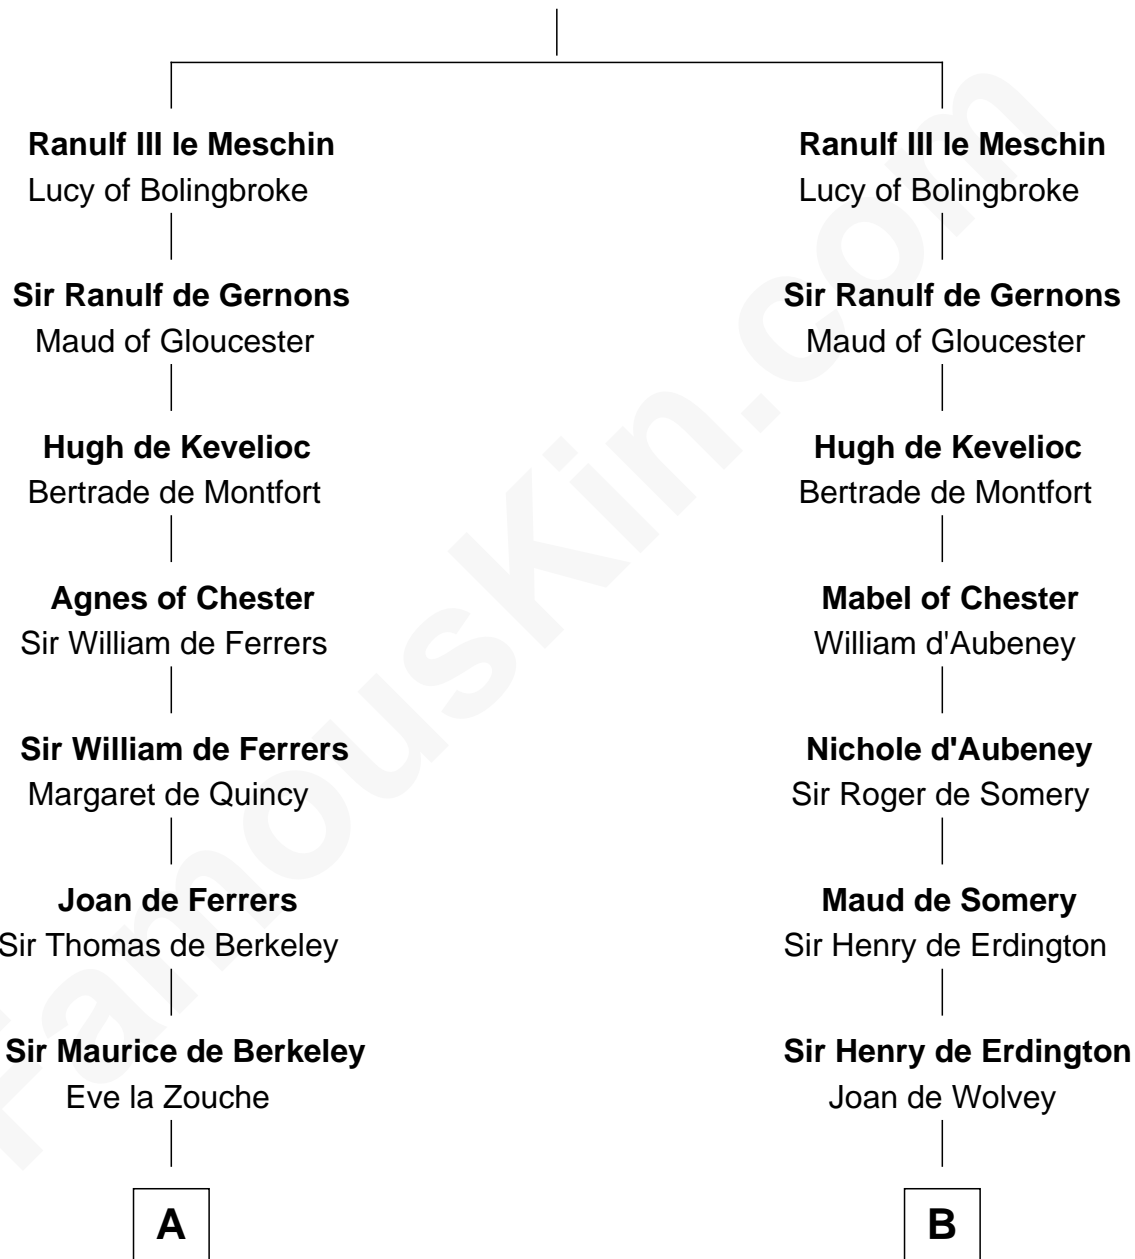

FamousKin.com Relationship Chart of

Thomas Nelson

Signer of the Declaration of Independence

20th cousin of

John Hancock

Signer of the Declaration of Independence

Ranulf de Briquessart

Margaret Goz

C

Robert Reade

Mary Lilly

Margaret Reade

Thomas Nelson

William Nelson

Elizabeth Burwell

Thomas Nelson