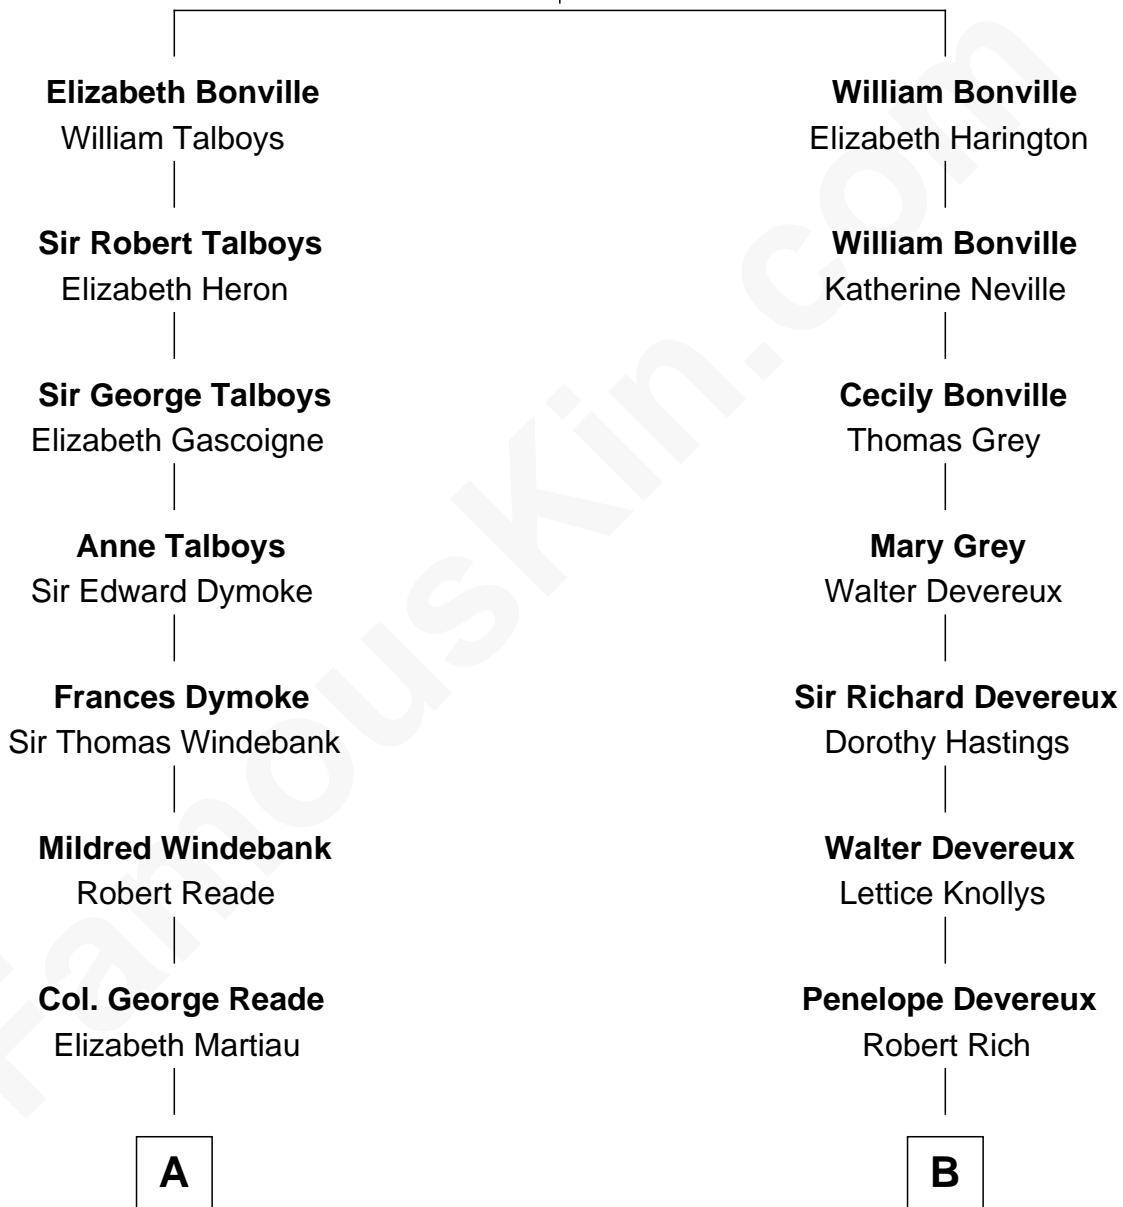

FamousKin.com

Relationship Chart of

Thomas Nelson

Signer of the Declaration of Independence

10th cousin 4 times removed of

Charles Darwin
Theory of Evolution

Sir William Bonville
Margaret Grey

A

Robert Reade

Mary Lilly

Margaret Reade

Thomas Nelson

William Nelson

Elizabeth Burwell

Thomas Nelson

Signer of Declaration of Independence