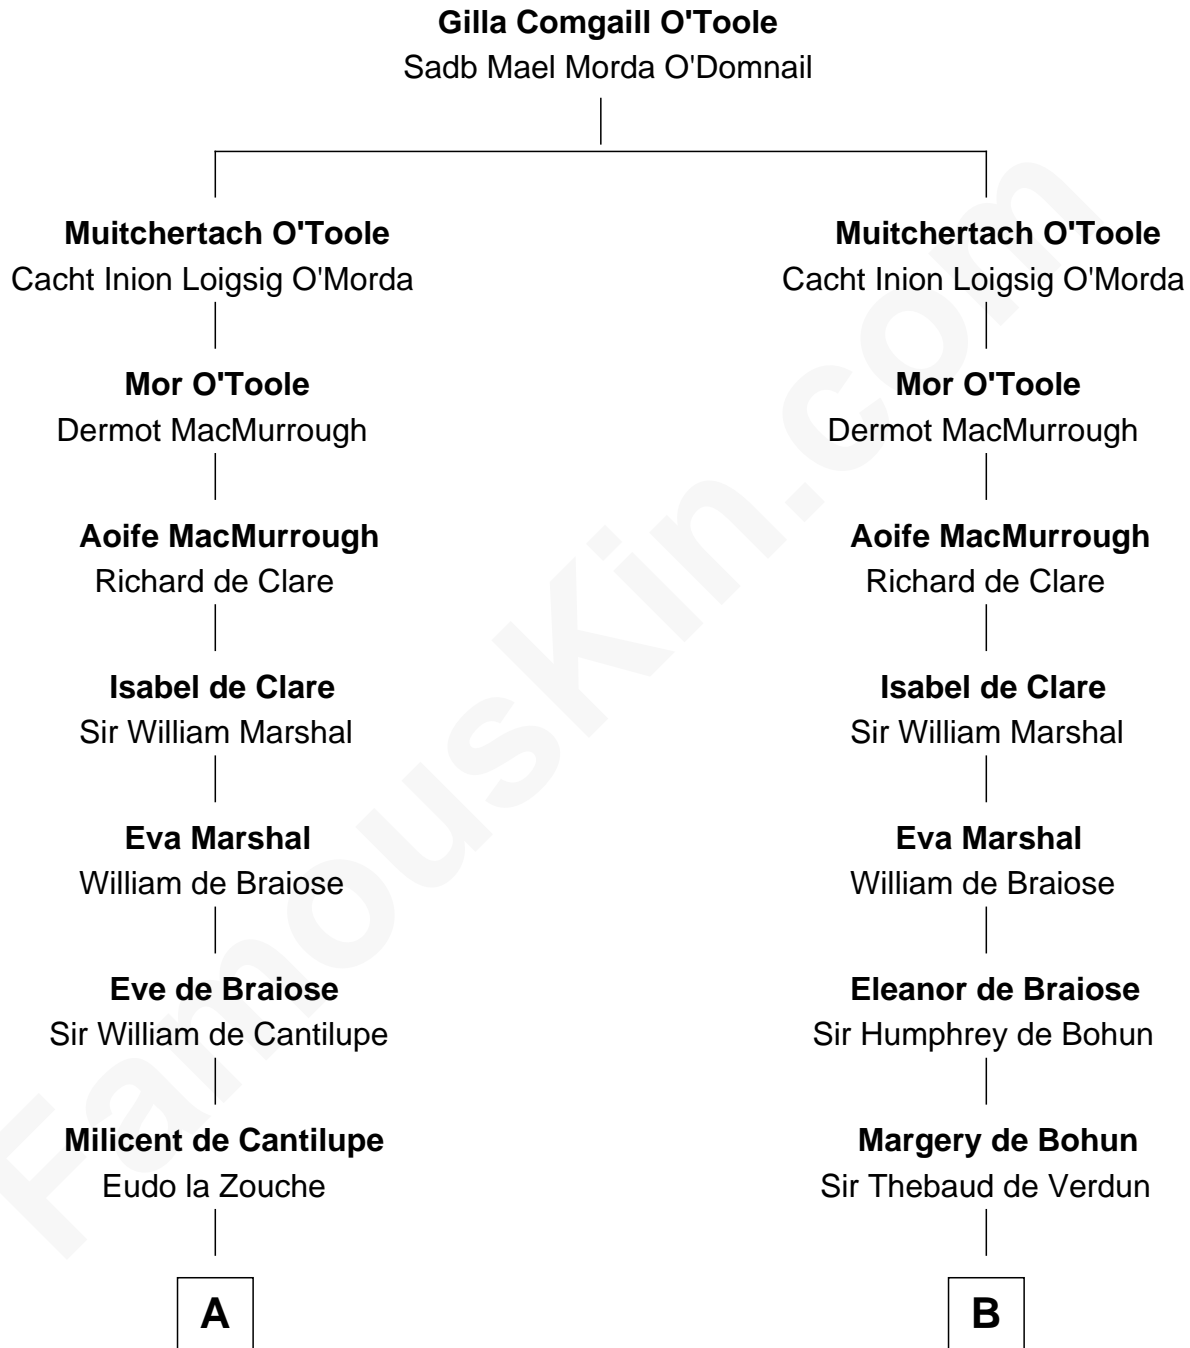

FamousKin.com

Relationship Chart of

Thomas Nelson

Signer of the Declaration of Independence

14th cousin 7 times removed of

Catherine Parr

6th Wife of King Henry VIII

C

Col. George Reade

Elizabeth Martiau

Robert Reade

Mary Lilly

Margaret Reade

Thomas Nelson

William Nelson

Elizabeth Burwell