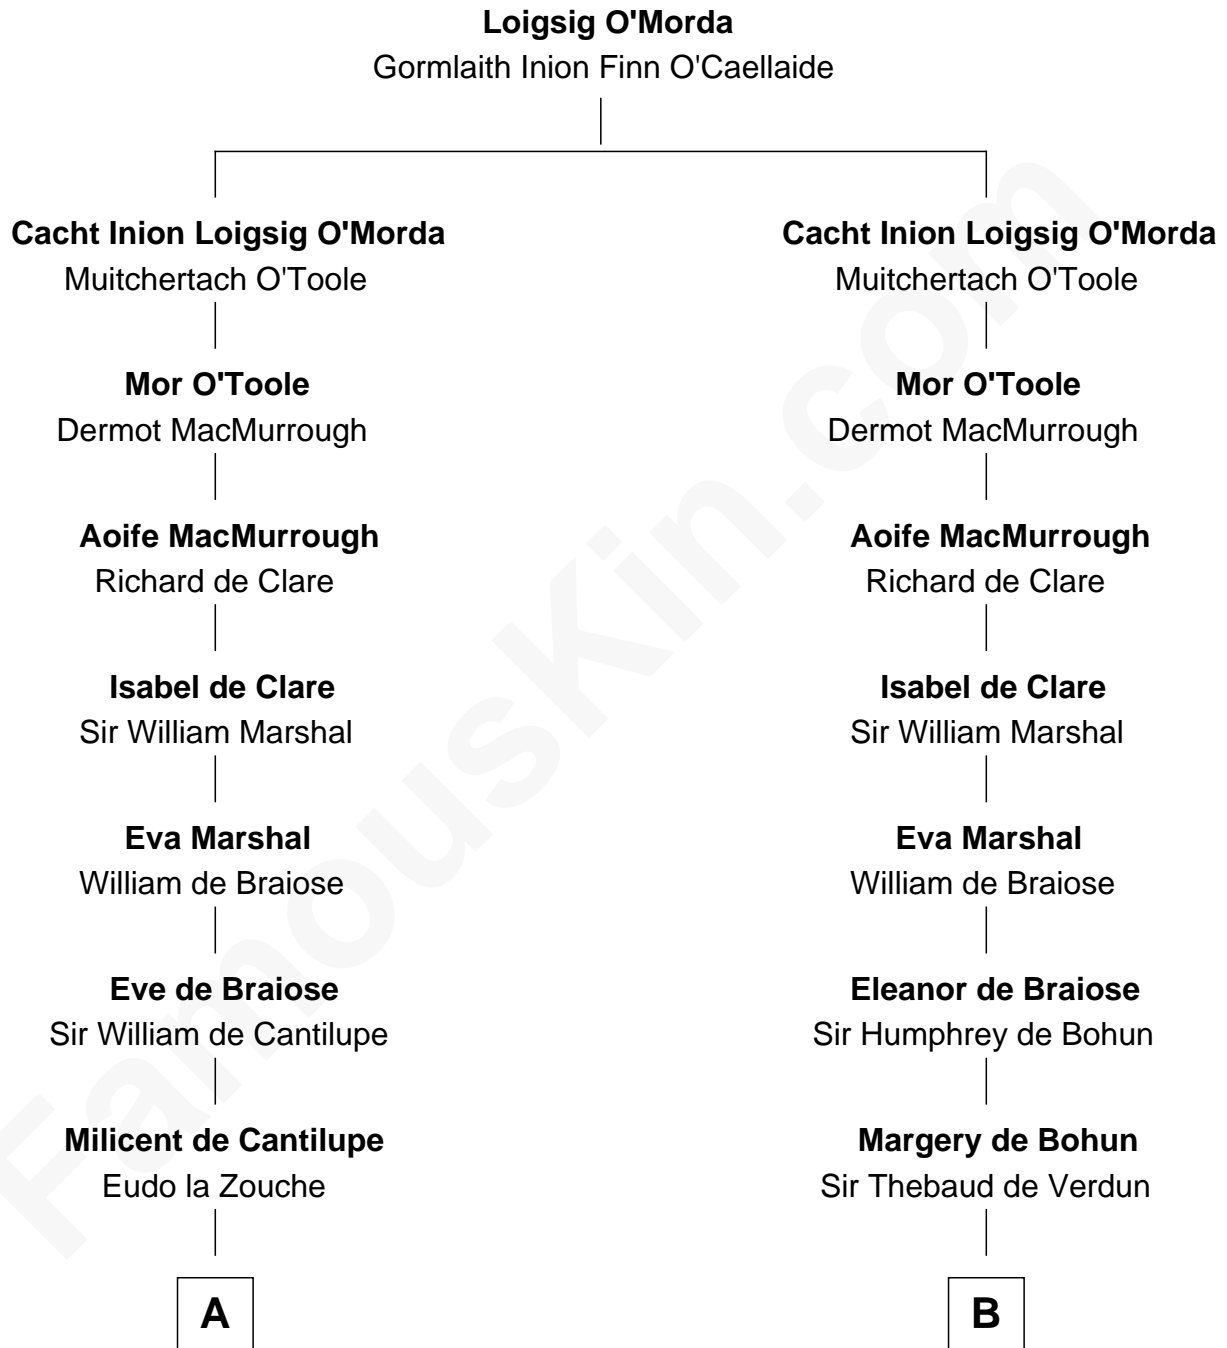

# FamousKin.com

## Relationship Chart of

### Thomas Nelson

*Signer of the Declaration of Independence*

14th cousin 7 times removed of

**Catherine Parr**

*6th Wife of King Henry VIII*

**C**

Col. George Reade

Elizabeth Martiau