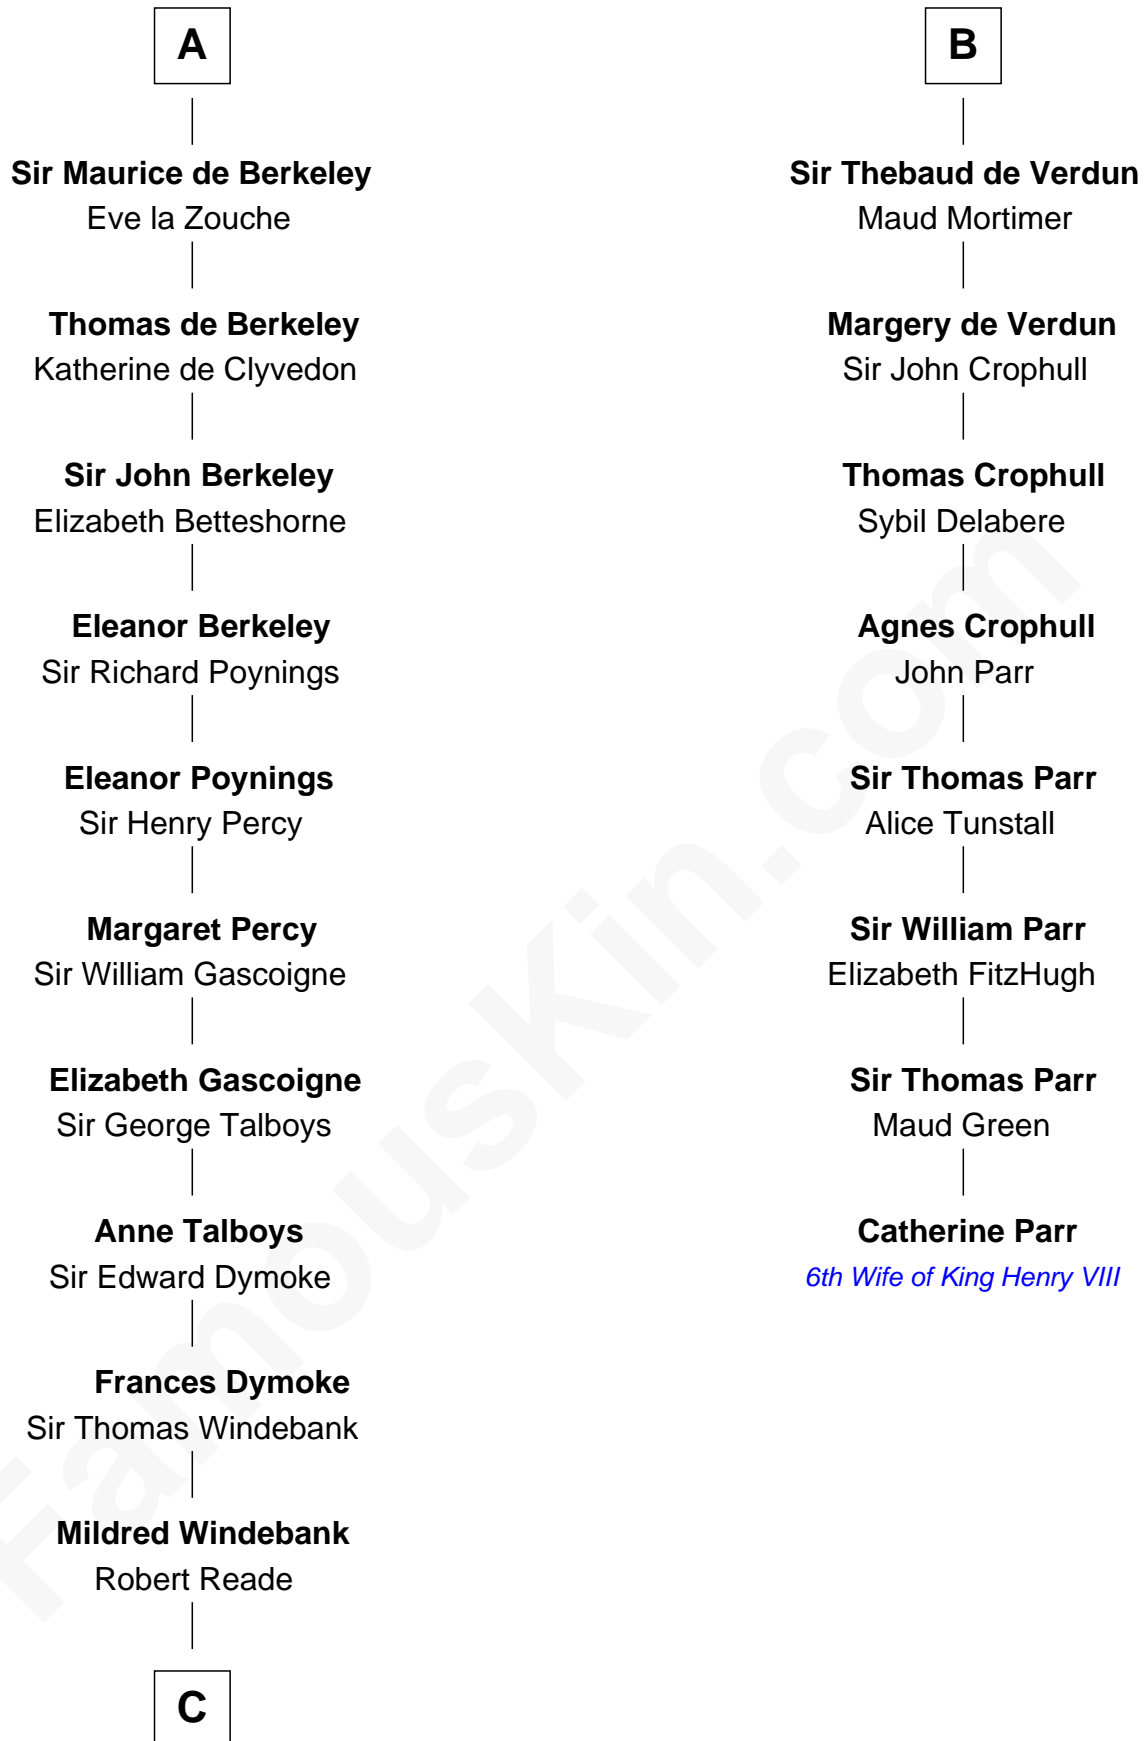

FamousKin.com

Relationship Chart of

Thomas Nelson

Signer of the Declaration of Independence

14th cousin 7 times removed of

Catherine Parr

6th Wife of King Henry VIII

C

Col. George Reade

Elizabeth Martiau

Robert Reade

Mary Lilly

Margaret Reade

Thomas Nelson

William Nelson

Elizabeth Burwell