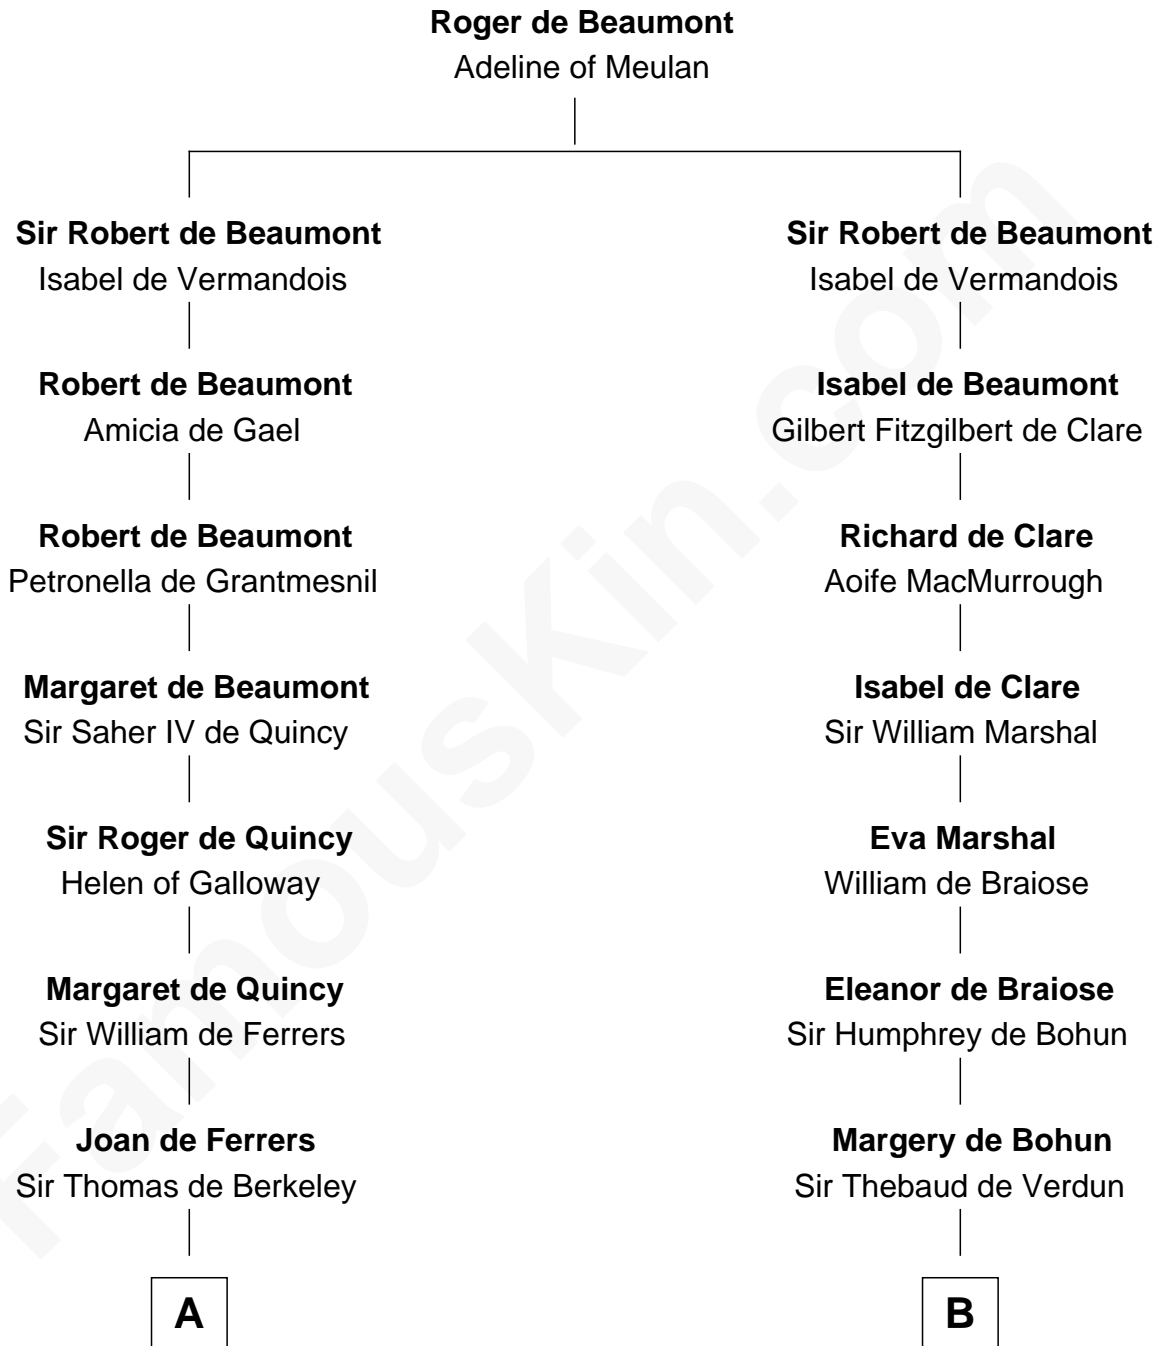

FamousKin.com

Relationship Chart of

Thomas Nelson

Signer of the Declaration of Independence

14th cousin 7 times removed of

Catherine Parr

6th Wife of King Henry VIII

C

Col. George Reade

Elizabeth Martiau

Robert Reade

Mary Lilly

Margaret Reade

Thomas Nelson

William Nelson

Elizabeth Burwell