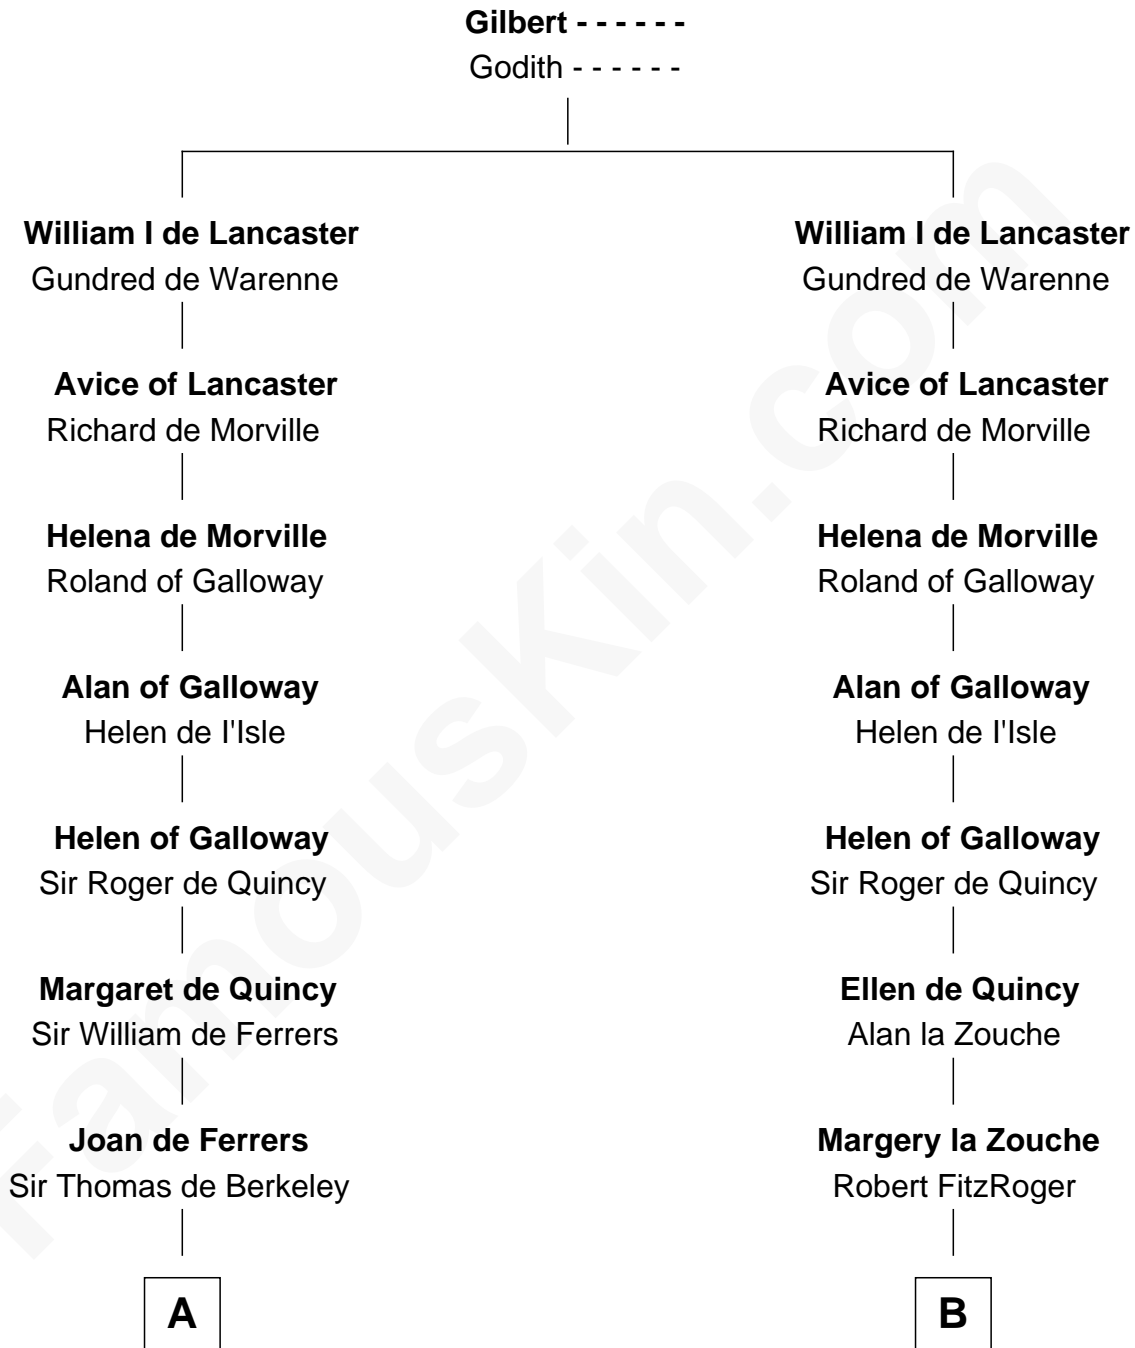

FamousKin.com

Relationship Chart of

Thomas Nelson

Signer of the Declaration of Independence

15th cousin 6 times removed of

Catherine Parr

6th Wife of King Henry VIII

C

Col. George Reade

Elizabeth Martiau

Robert Reade

Mary Lilly

Margaret Reade

Thomas Nelson

William Nelson

Elizabeth Burwell

Thomas Nelson

Signer of Declaration of Independence

FamousKin.com