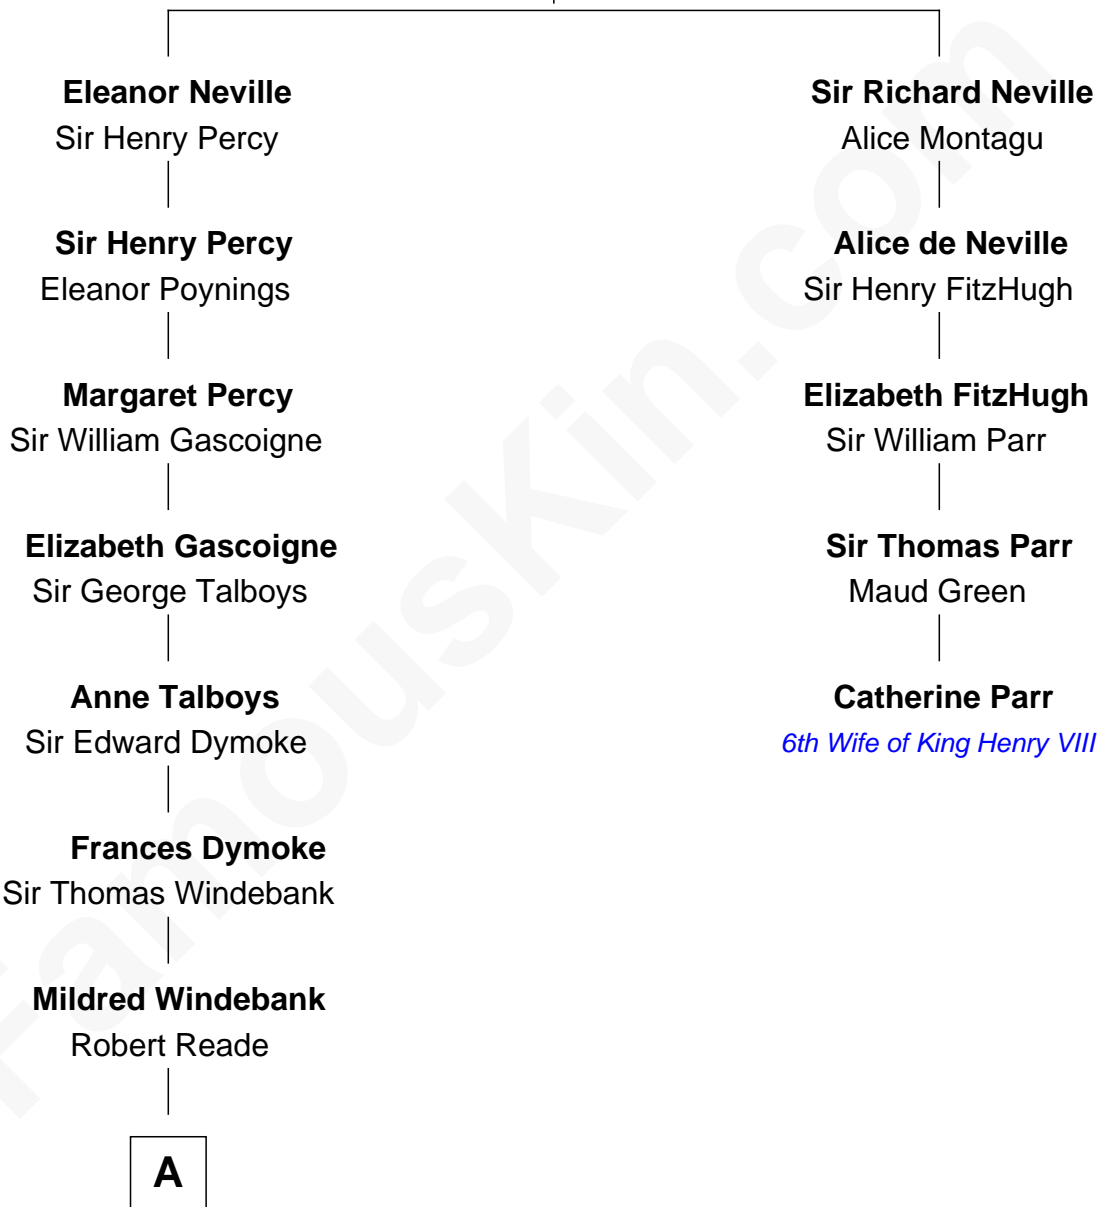

## Relationship Chart of

### Thomas Nelson

*Signer of the Declaration of Independence*

4th cousin 7 times removed of

**Catherine Parr**

*6th Wife of King Henry VIII*

**Sir Ralph Neville**

Joan Beaufort

**A**

Col. George Reade

Elizabeth Martiau

Robert Reade

Mary Lilly

Margaret Reade

Thomas Nelson

William Nelson

Elizabeth Burwell