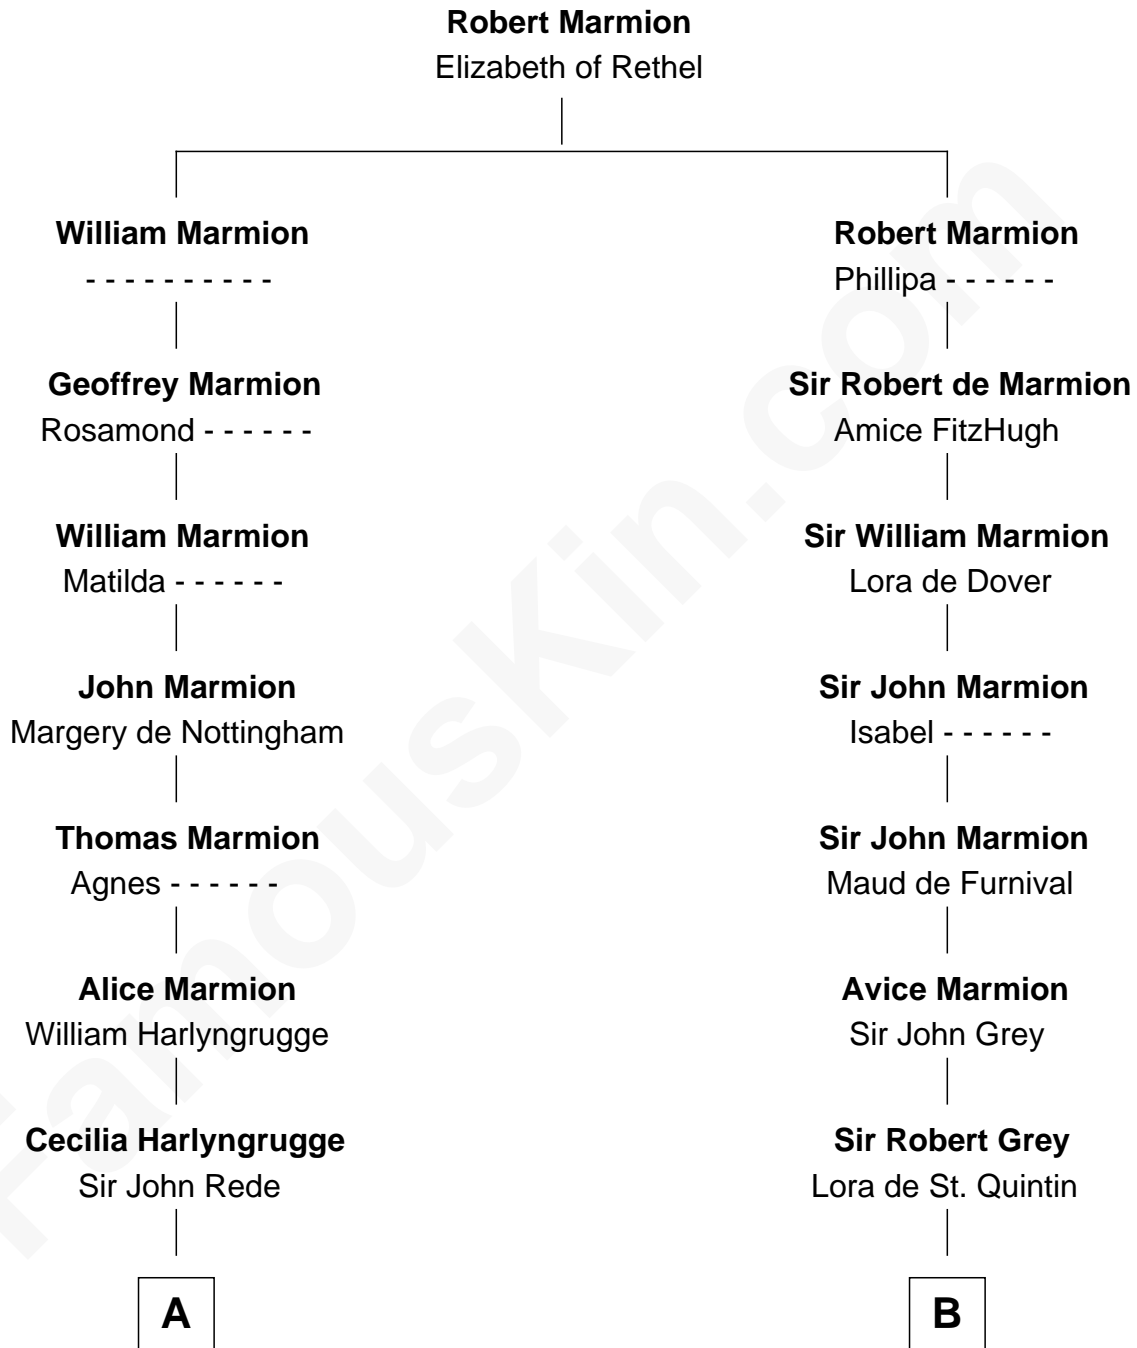

FamousKin.com

Relationship Chart of

Thomas Nelson

Signer of the Declaration of Independence

12th cousin 6 times removed of

Catherine Parr

6th Wife of King Henry VIII

C

Elizabeth Burwell

William Nelson

Thomas Nelson

Signer of Declaration of Independence

FamousKin.com