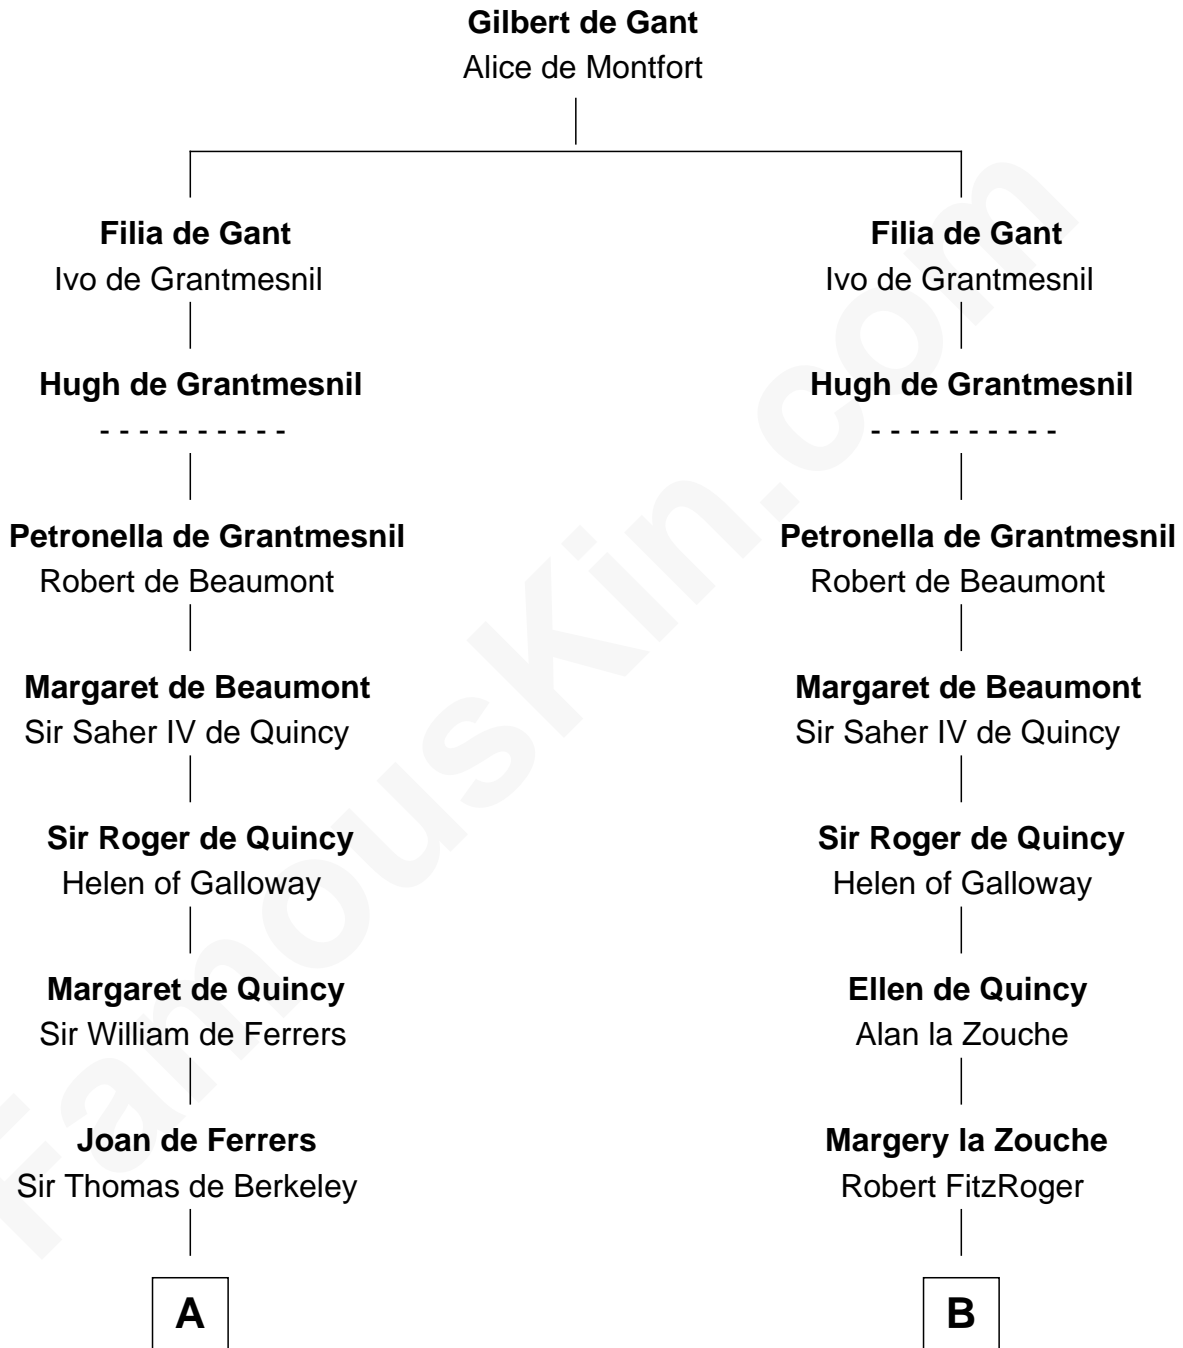

## Relationship Chart of

### Thomas Nelson

*Signer of the Declaration of Independence*

15th cousin 6 times removed of

**Catherine Parr**

*6th Wife of King Henry VIII*

**C**

Col. George Reade

Elizabeth Martiau

Robert Reade

Mary Lilly

Margaret Reade

Thomas Nelson

William Nelson

Elizabeth Burwell

Thomas Nelson

*Signer of Declaration of Independence*