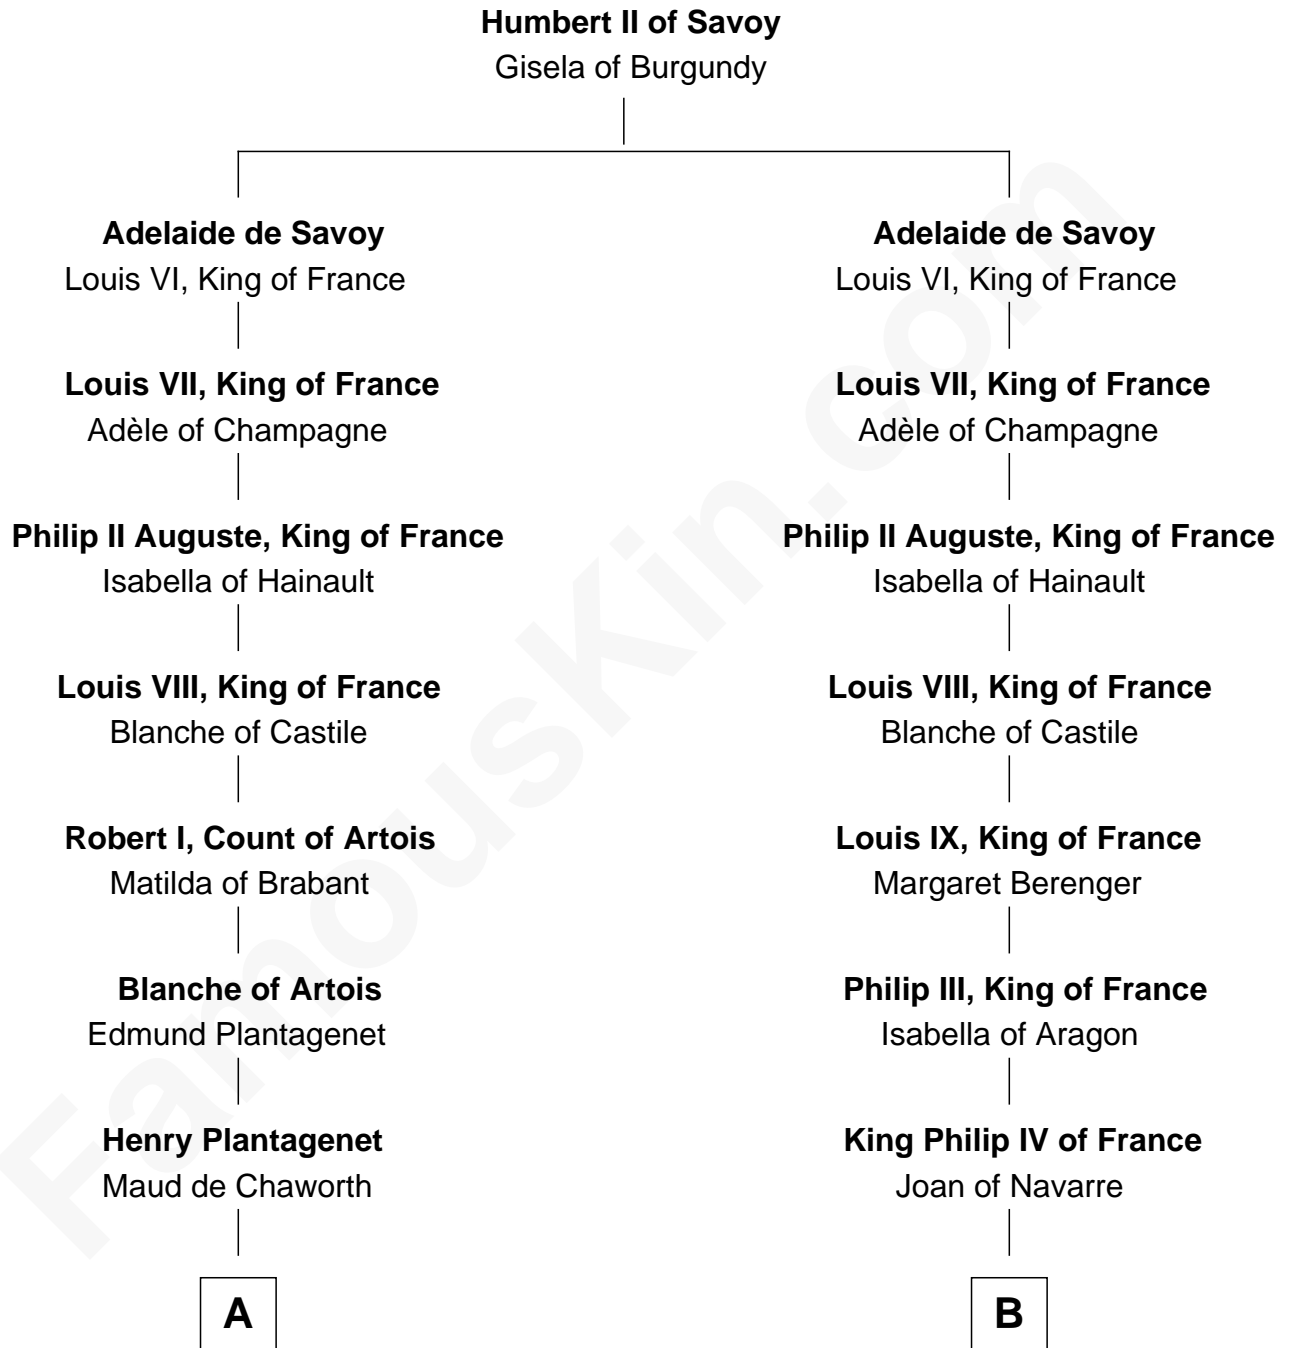

## Relationship Chart of

### Thomas Nelson

*Signer of the Declaration of Independence*

15th cousin 6 times removed of

**Catherine Parr**

*6th Wife of King Henry VIII*

**C**

Col. George Reade

Elizabeth Martiau