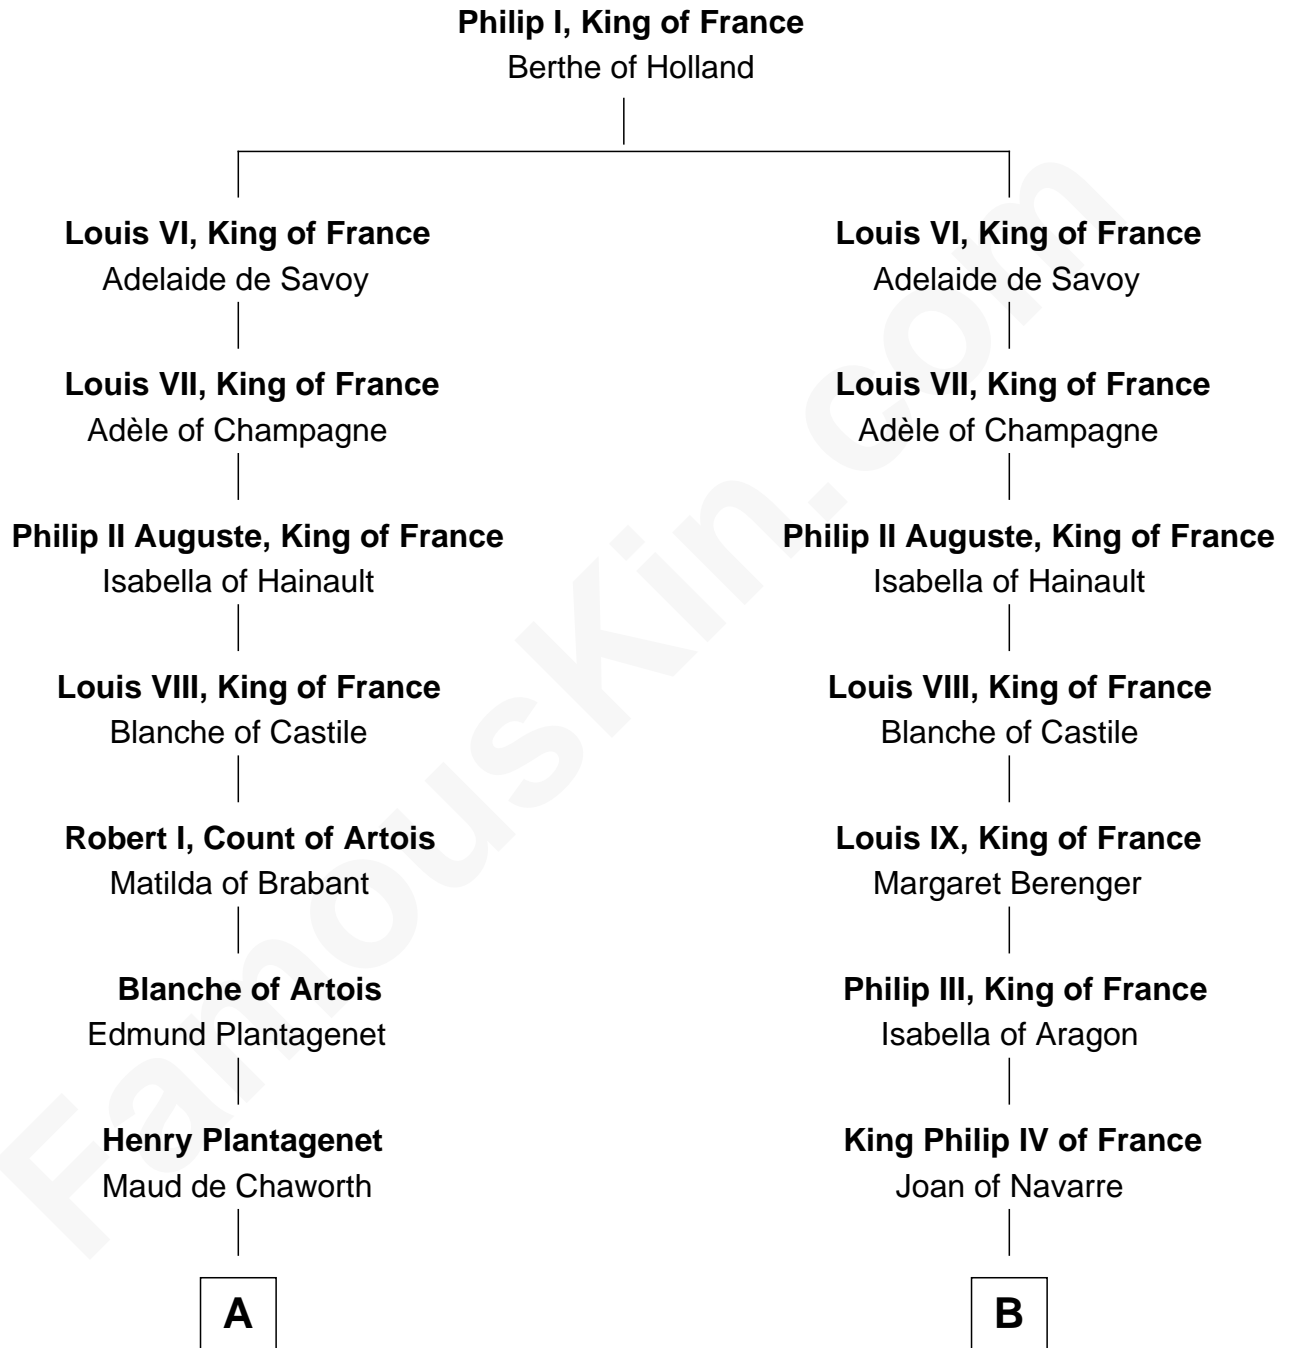

FamousKin.com

Relationship Chart of

Thomas Nelson

Signer of the Declaration of Independence

15th cousin 6 times removed of

Catherine Parr

6th Wife of King Henry VIII

A

Joan of Lancaster

John de Mowbray

John de Mowbray

Elizabeth de Segrave

Eleanor de Mowbray

John de Welles

Eudo de Welles

Maud de Greystoke