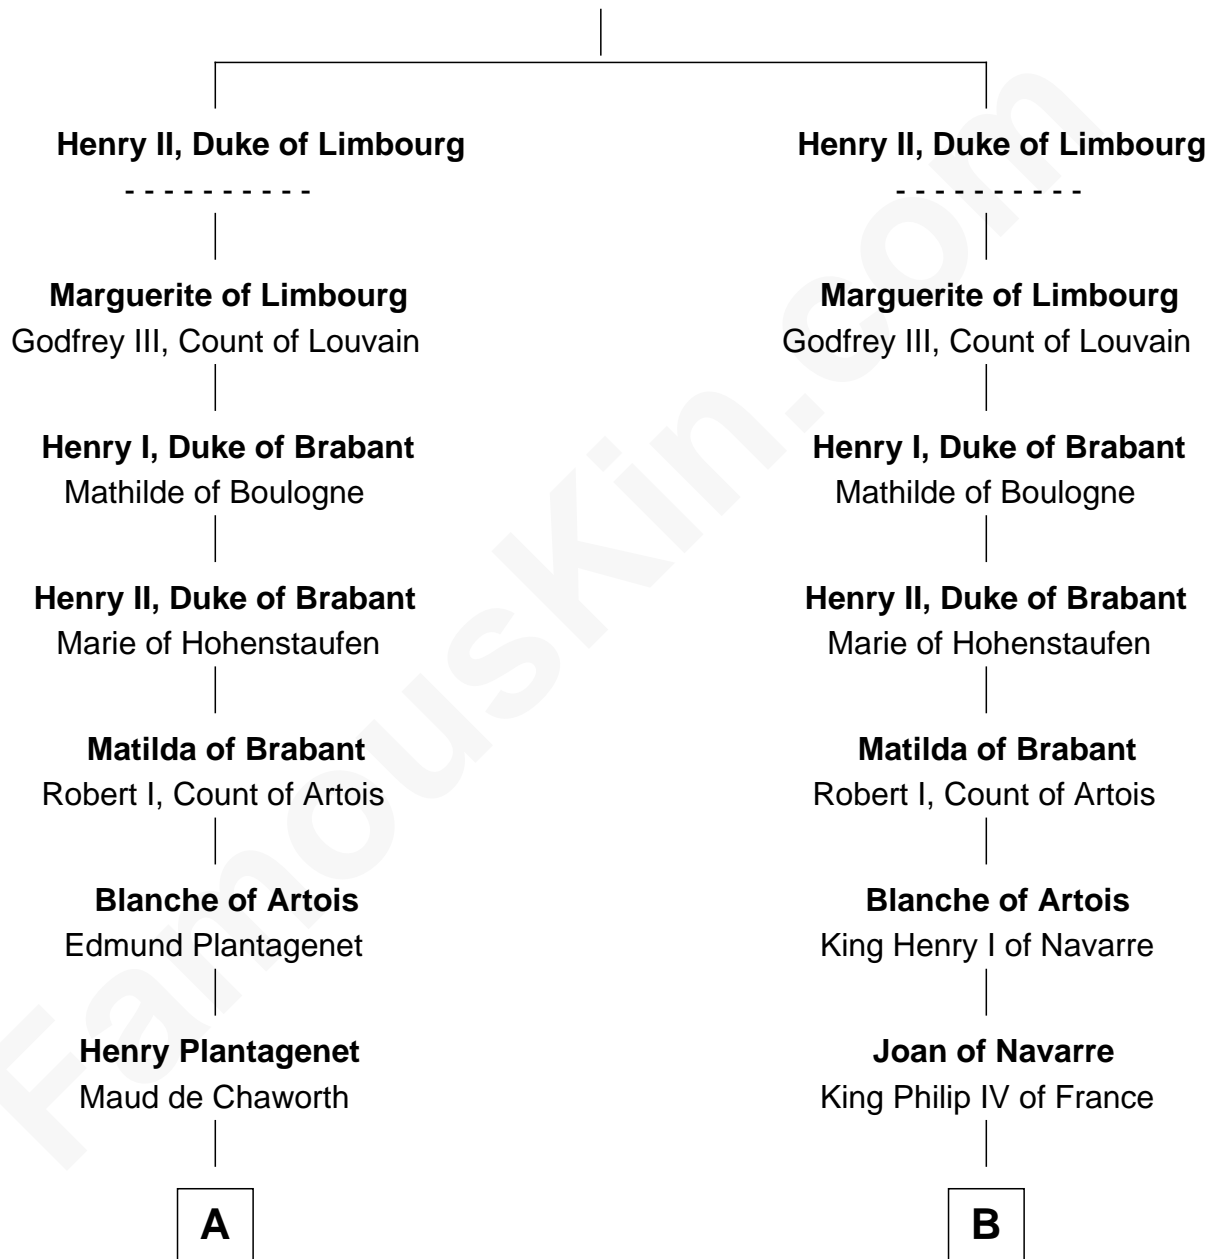

FamousKin.com

Relationship Chart of

Thomas Nelson

Signer of the Declaration of Independence

15th cousin 6 times removed of

Catherine Parr

6th Wife of King Henry VIII

Waleran, Duke of Lower Lorraine

C

Col. George Reade

Elizabeth Martiau

Robert Reade

Mary Lilly

Margaret Reade

Thomas Nelson

William Nelson

Elizabeth Burwell

Thomas Nelson

Signer of Declaration of Independence

FamousKin.com