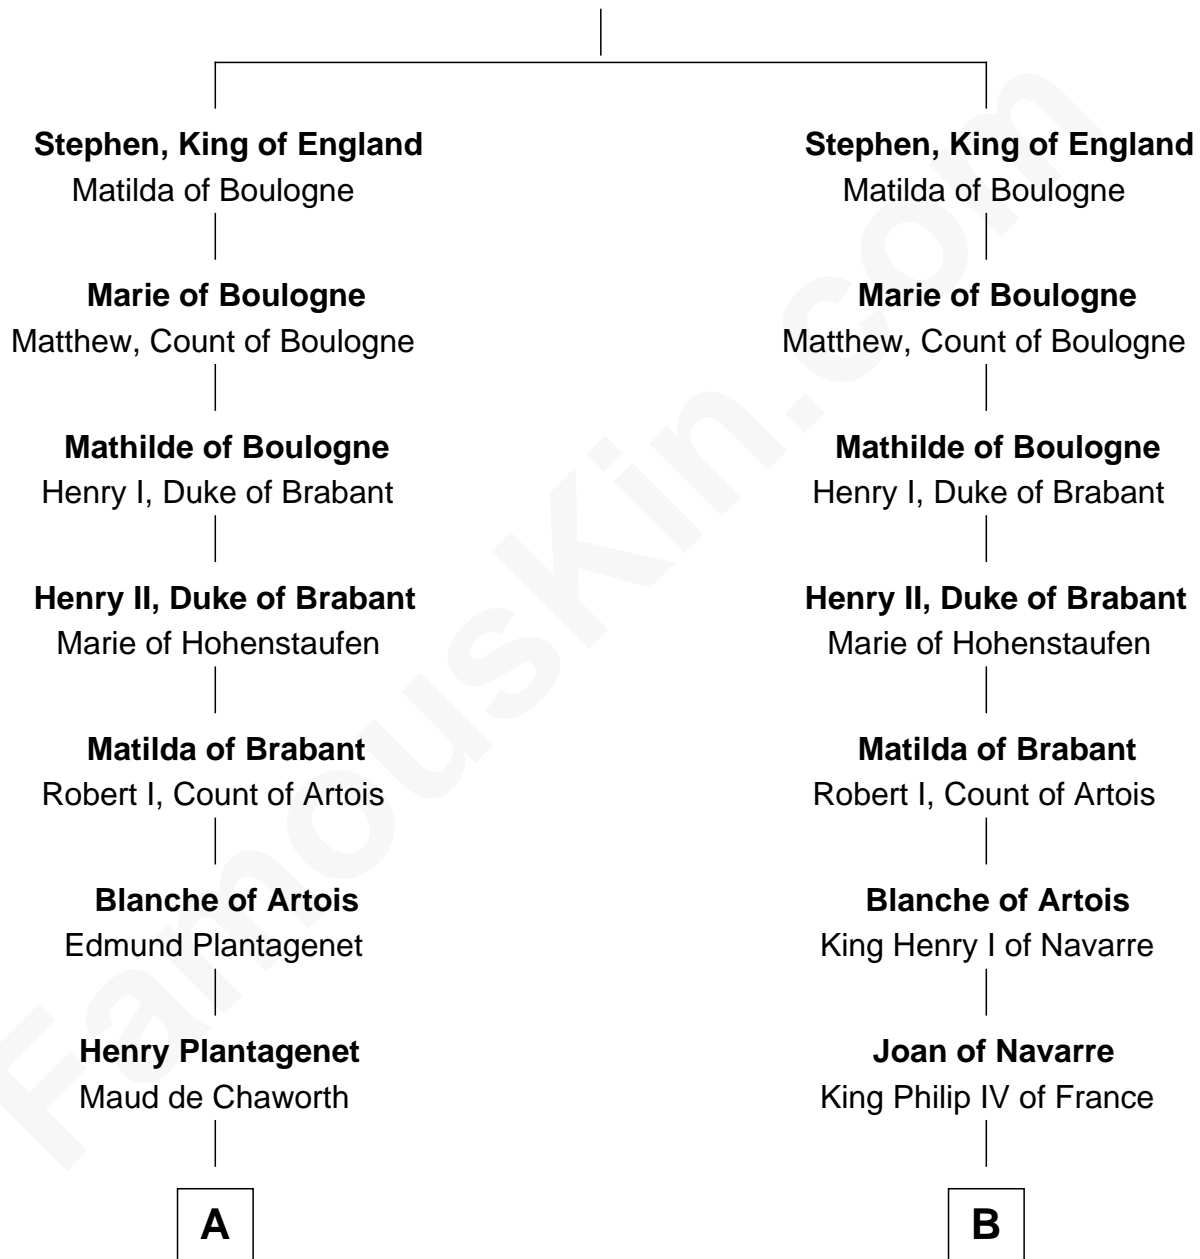

FamousKin.com

Relationship Chart of

Thomas Nelson

Signer of the Declaration of Independence

15th cousin 6 times removed of

Catherine Parr

6th Wife of King Henry VIII

Stephen II Henry, Count of Blois

Adela of Normandy

C

Col. George Reade

Elizabeth Martiau

Robert Reade

Mary Lilly

Margaret Reade

Thomas Nelson

William Nelson

Elizabeth Burwell

Thomas Nelson

Signer of Declaration of Independence

FamousKin.com