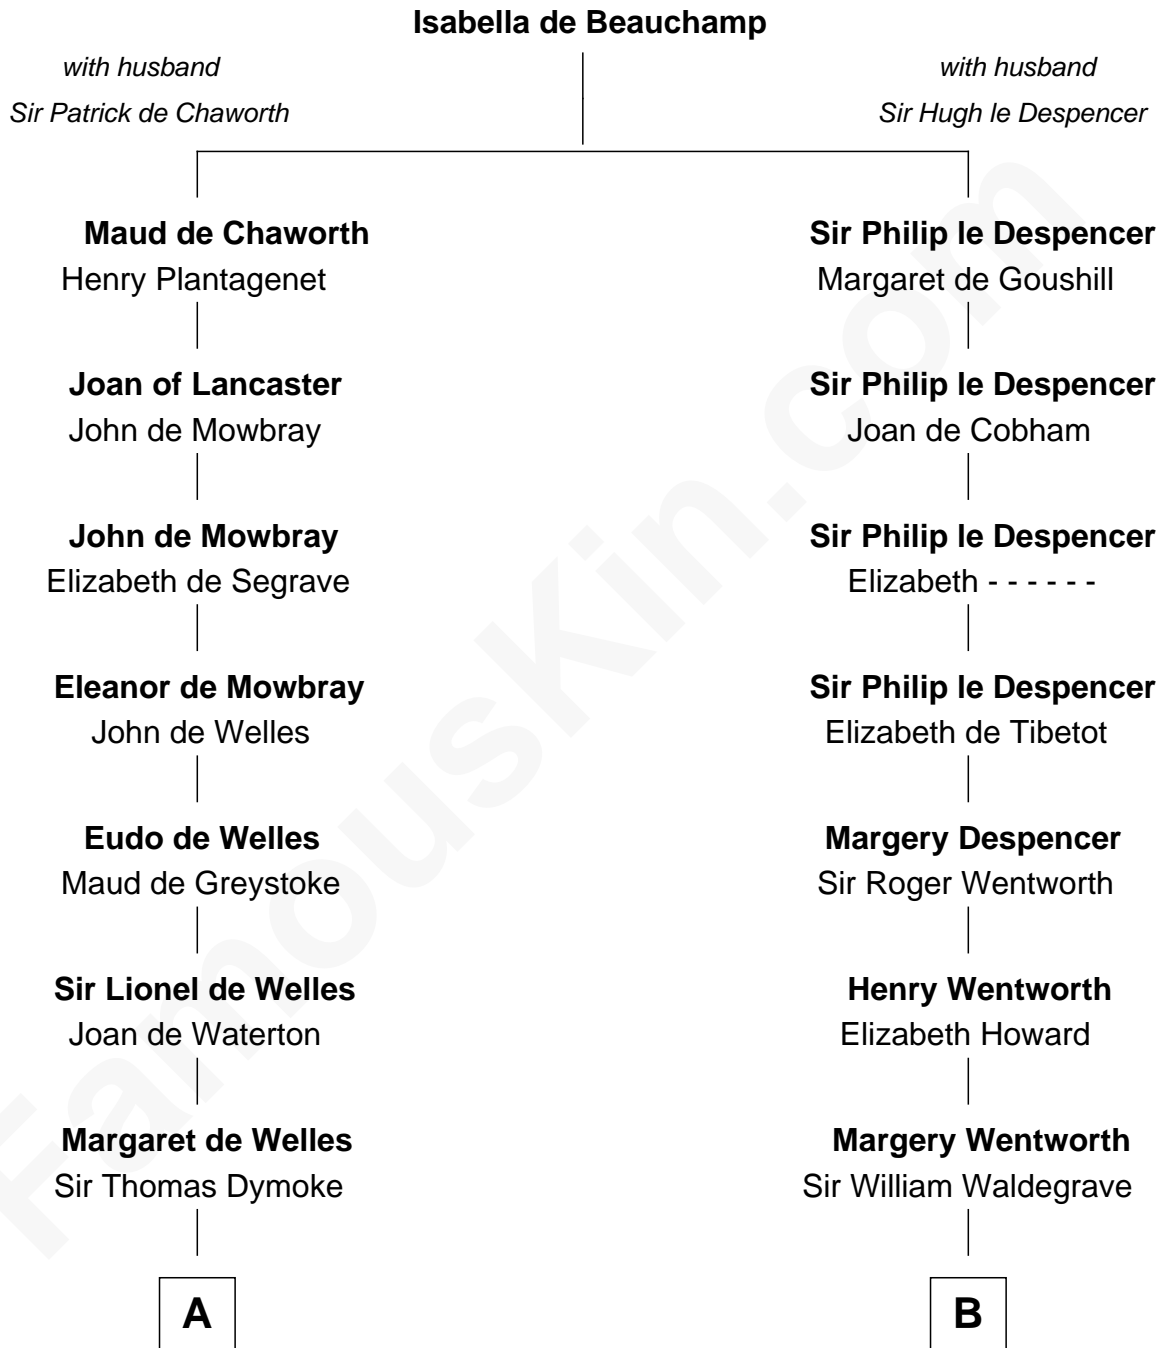

FamousKin.com

Relationship Chart of

Thomas Nelson

Signer of the Declaration of Independence

15th cousin 6 times removed of

Jake Gyllenhaal
Movie Actor

C

Anders Leonard Gyllenhaal

Selma Amanda Nelson

Leonard Ephraim Gyllenhaal

Philo Pendleton

Hugh Anders Gyllenhaal

Virginia Lowrie Childs

Stephen Roark Gyllenhaal

Naomi Achs

Jake Gyllenhaal