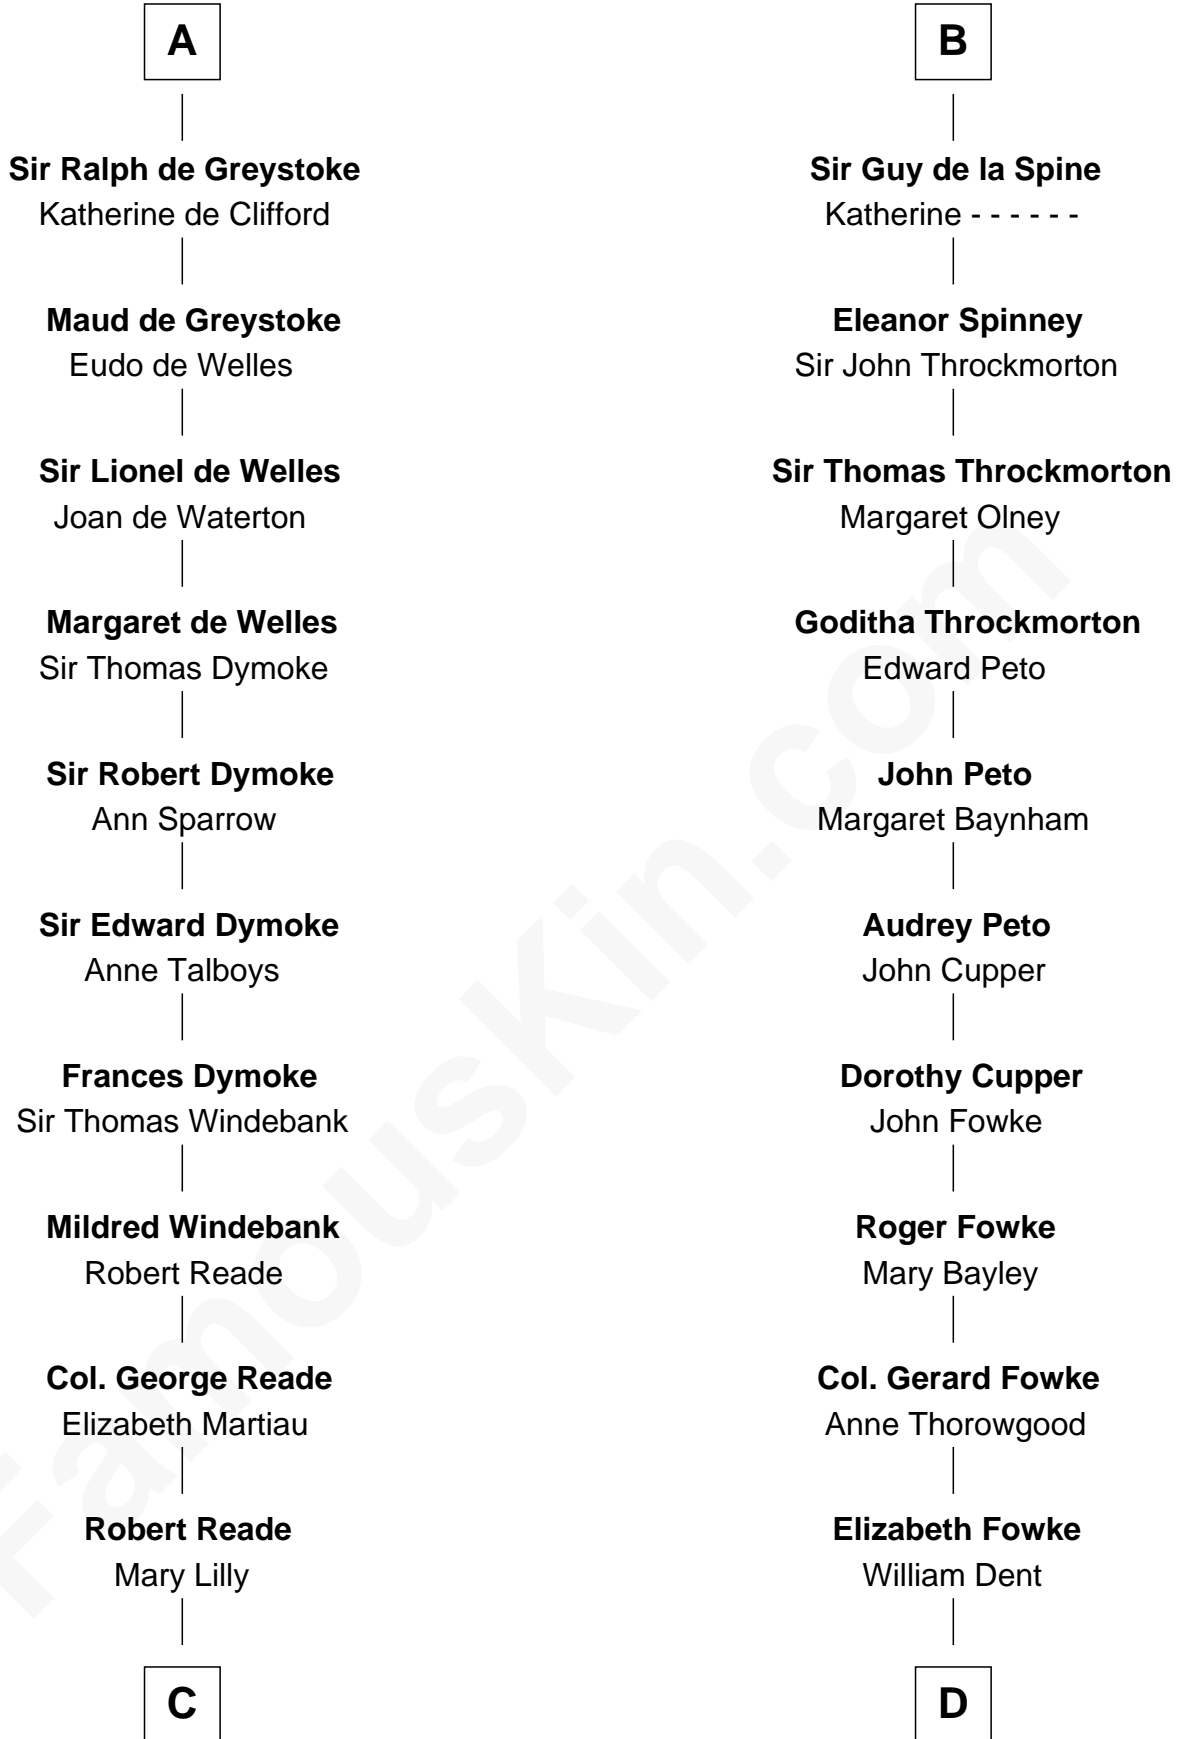

## Relationship Chart of

### Thomas Nelson

*Signer of the Declaration of Independence*

19th cousin 2 times removed of

**General James Longstreet**

*Confederate Army - U.S. Civil War*

**C**

**Margaret Reade**

Thomas Nelson

**William Nelson**

Elizabeth Burwell

**Thomas Nelson**

*Signer of Declaration of Independence*

**D**

**George Dent**

Anne Herbert

**John Dent**

Sarah Marshall

**Thomas Marshall Dent**

Anne Magruder

**Mary Anna Dent**

James Longstreet

**General James Longstreet**

*Confederate Army - U.S. Civil War*

FamousKin.com